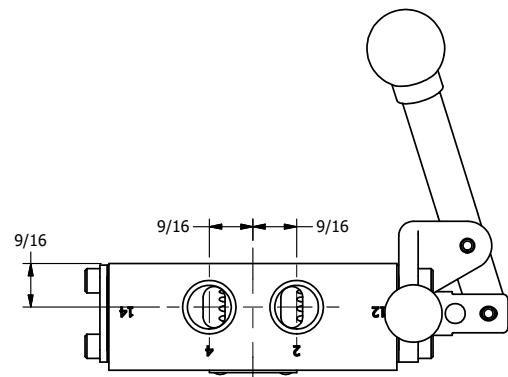

**AAA**  
PRODUCTS  
INTERNATIONAL

**AAA PRODUCTS INTERNATIONAL**  
7114 Harry Hines Blvd  
Dallas, TX 75235

TITLE: 3/8" SIDE PORT, LEVER, 2 POS,  
SPR RTRN, BNT LVR LFT,  
PIN LOCK A & C, HVY DTY, 180D LVR

DRAWING NO.:  
DIM\_HO3BLEHT

4

3

2

1

THE INFORMATION CONTAINED WITHIN THIS DOCUMENT IS PROPRIETARY TO AAA PRODUCTS AND MAY NOT BE DISCLOSED WITHOUT PRIOR WRITTEN CONSENT