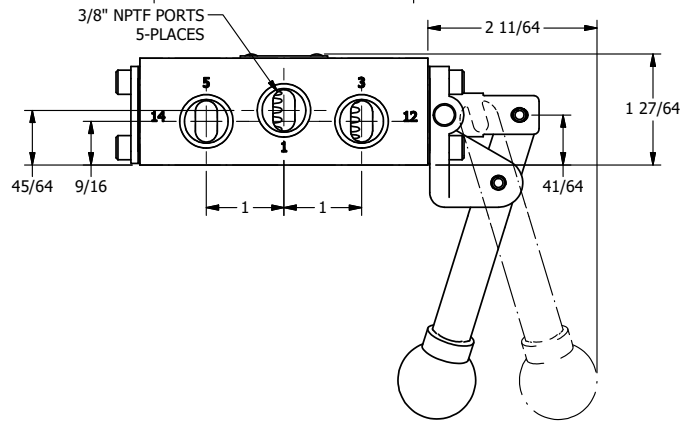

**AAA**  
PRODUCTS  
INTERNATIONAL

**AAA PRODUCTS INTERNATIONAL**  
7114 Harry Hines Blvd  
Dallas, TX 75235

TITLE: 3/8" SIDE PORT, LEVER, 2 POS,  
SPR RTRN, BNT LVR LFT,  
PIN LOCK A & C, HVY DTY, 180D LVR

DRAWING NO.:  
DIM\_HO3BLEHT

4

3

2

1

THE INFORMATION CONTAINED WITHIN THIS DOCUMENT IS PROPRIETARY TO AAA PRODUCTS AND MAY NOT BE DISCLOSED WITHOUT PRIOR WRITTEN CONSENT