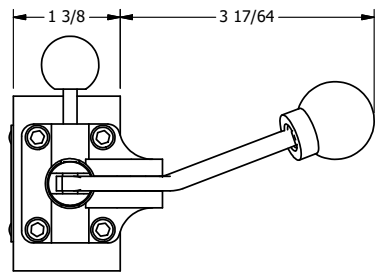

4

3

2

1

B

B

A

A

**AAA**  
PRODUCTS  
INTERNATIONAL

**AAA PRODUCTS INTERNATIONAL**  
7114 Harry Hines Blvd  
Dallas, TX 75235

TITLE: 3/8" SIDE PORT, LEVER, 2 POS,  
SPR RTRN, BNT LVR LFT,  
PIN LOCK A & C, HVY DTY, 180D LVR

DRAWING NO.:  
DIM\_HO3BLEHT

4

3

2

1

THE INFORMATION CONTAINED WITHIN THIS DOCUMENT IS PROPRIETARY TO AAA PRODUCTS AND MAY NOT BE DISCLOSED WITHOUT PRIOR WRITTEN CONSENT