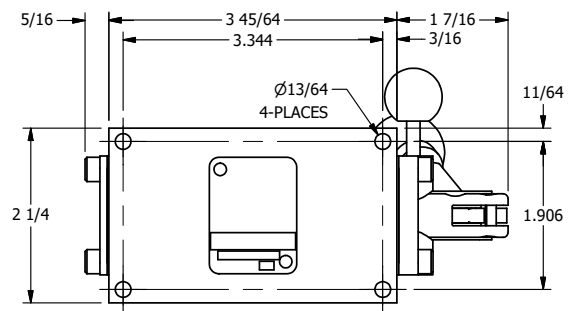

**AAA**  
PRODUCTS  
INTERNATIONAL

**AAA PRODUCTS INTERNATIONAL**  
7114 Harry Hines Blvd  
Dallas, TX 75235

TITLE: 3/8" SIDE PORT, LEVER, 2 POS,  
SPR RTRN, BNT LVR LFT,  
PIN LOCK A & C, HVY DTY, 180D LVR

DRAWING NO.:  
DIM\_HO3BLEHT

4

3

2

1

THE INFORMATION CONTAINED WITHIN THIS DOCUMENT IS PROPRIETARY TO AAA PRODUCTS AND MAY NOT BE DISCLOSED WITHOUT PRIOR WRITTEN CONSENT