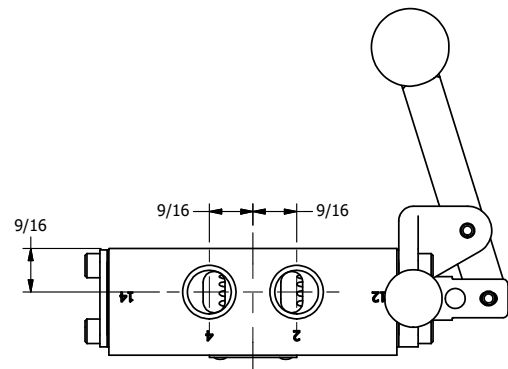

**AAA**  
PRODUCTS  
INTERNATIONAL

**AAA PRODUCTS INTERNATIONAL**  
7114 Harry Hines Blvd  
Dallas, TX 75235

TITLE: 3/8" SIDE PORT, LEVER, 2 POS,  
SPR RTRN, BNT LVR LFT, RED KNOB  
PIN LOCK A & C, HVY DTY, 180D LVR