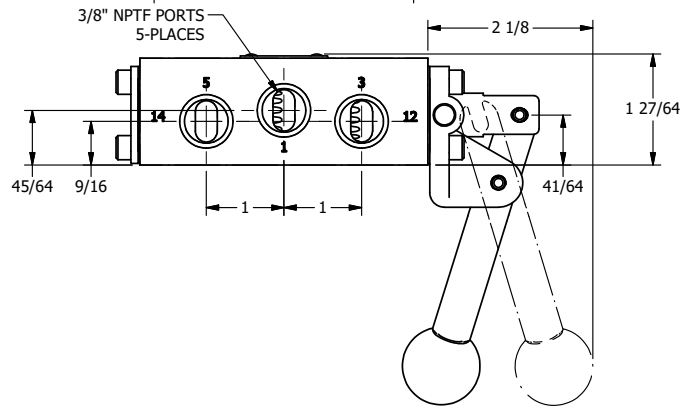

**AAA**  
PRODUCTS  
INTERNATIONAL

**AAA PRODUCTS INTERNATIONAL**  
7114 Harry Hines Blvd  
Dallas, TX 75235

TITLE: 3/8" SIDE PORT, LEVER, 2 POS,  
SPR RTRN, BNT LVR LFT, RED KNOB  
PIN LOCK A & C, HVY DTY, 180D LVR