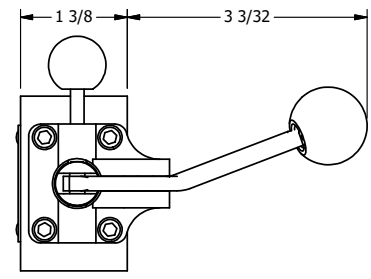

**AAA**  
PRODUCTS  
INTERNATIONAL

**AAA PRODUCTS INTERNATIONAL**  
7114 Harry Hines Blvd  
Dallas, TX 75235

TITLE: 3/8" SIDE PORT, LEVER, 2 POS,  
SPR RTRN, BNT LVR LFT, RED KNOB  
PIN LOCK A & C, HVY DTY, 180D LVR

DRAWING NO.:  
DIM\_HO3BLEHJT

4

3

2

1

THE INFORMATION CONTAINED WITHIN THIS DOCUMENT IS PROPRIETARY TO AAA PRODUCTS AND MAY NOT BE DISCLOSED WITHOUT PRIOR WRITTEN CONSENT