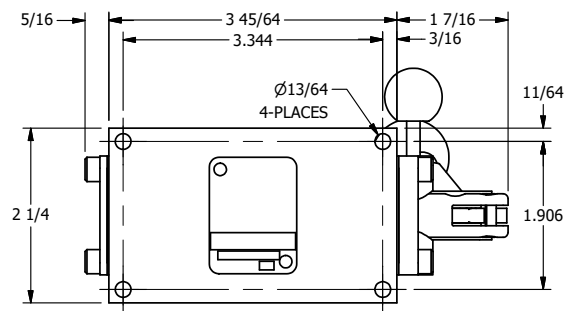

**AAA**  
PRODUCTS  
INTERNATIONAL

**AAA PRODUCTS INTERNATIONAL**  
7114 Harry Hines Blvd  
Dallas, TX 75235

TITLE: 3/8" SIDE PORT, LEVER, 2 POS,  
SPR RTRN, BNT LVR LFT, RED KNOB  
PIN LOCK A & C, HVY DTY, 180D LVR