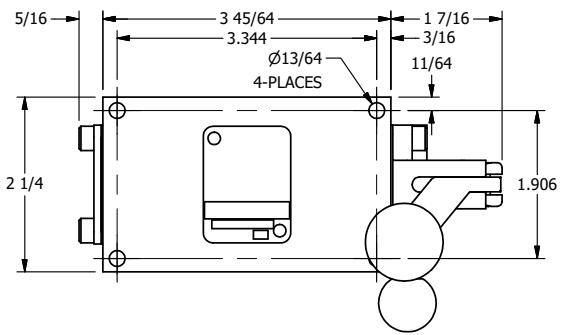

4

3

2

1

AAA
PRODUCTS
INTERNATIONAL

**AAA PRODUCTS
INTERNATIONAL**
7114 Harry Hines Blvd
Dallas, TX 75235

TITLE: 3/8" SIDE PORT, LEVER, 2 POS,
SPR RTRN, BNT LVR LFT,
PIN LOCK A & C, HVY DTY, RED KNOB

DRAWING NO.:
DIM_HO3BLEHJ