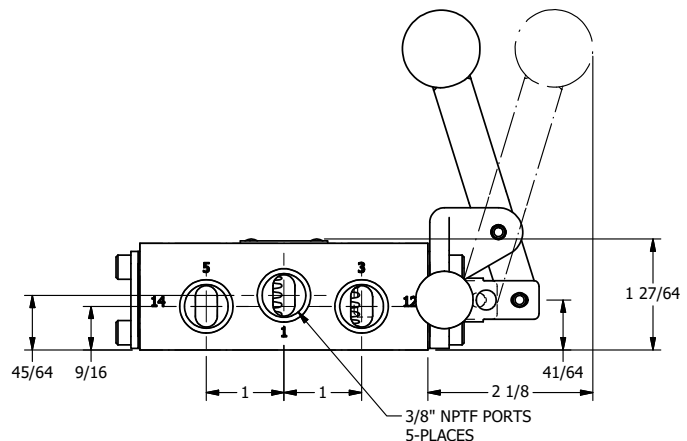

4

3

2

1

AAA
PRODUCTS
INTERNATIONAL

**AAA PRODUCTS
INTERNATIONAL**
7114 Harry Hines Blvd
Dallas, TX 75235

TITLE: 3/8" SIDE PORT, LEVER, 2 POS,
SPR RTRN, BNT LVR LFT,
PIN LOCK A & C, HVY DTY, RED KNOB

DRAWING NO.:
DIM_HO3BLEHJ