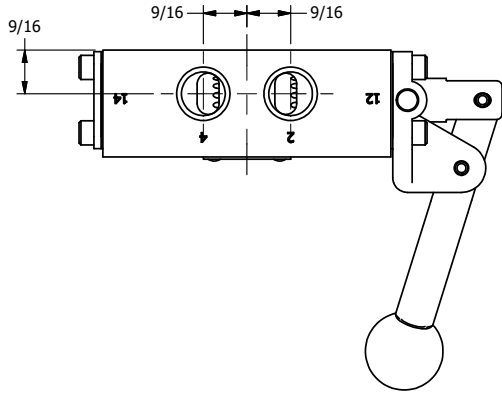

4

3

2

1

AAA
PRODUCTS
INTERNATIONAL

**AAA PRODUCTS
INTERNATIONAL**
7114 Harry Hines Blvd
Dallas, TX 75235

TITLE: 3/8" SIDE PORT, LEVER, 2 POS,
SPR RTRN, BNT LVR LFT,
PIN LOCK A & C, HVY DTY, RED KNOB

DRAWING NO.:
DIM_HO3BLEHJ