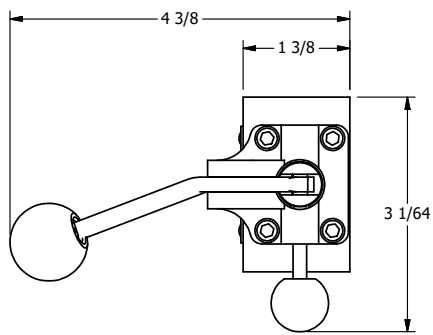

4

3

2

1

AAA
PRODUCTS
INTERNATIONAL

**AAA PRODUCTS
INTERNATIONAL**
7114 Harry Hines Blvd
Dallas, TX 75235

TITLE: 3/8" SIDE PORT, LEVER, 2 POS,
SPR RTRN, BNT LVR LFT,
PIN LOCK A & C, HVY DTY, RED KNOB

DRAWING NO.:
DIM_HO3BLEHJ