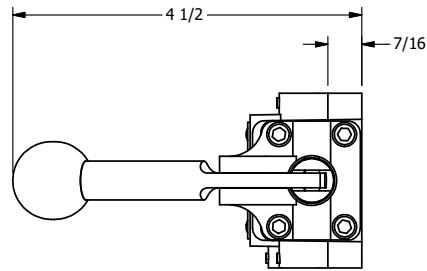

4

3

2

1

**AAA**  
PRODUCTS  
INTERNATIONAL

**AAA PRODUCTS INTERNATIONAL**  
7114 Harry Hines Blvd  
Dallas, TX 75235

TITLE: 1/4" SIDE PORT, LEVER, 2 POS,  
SPRING RTRN, STAINLESS

DRAWING NO.:  
DIM\_H02SS