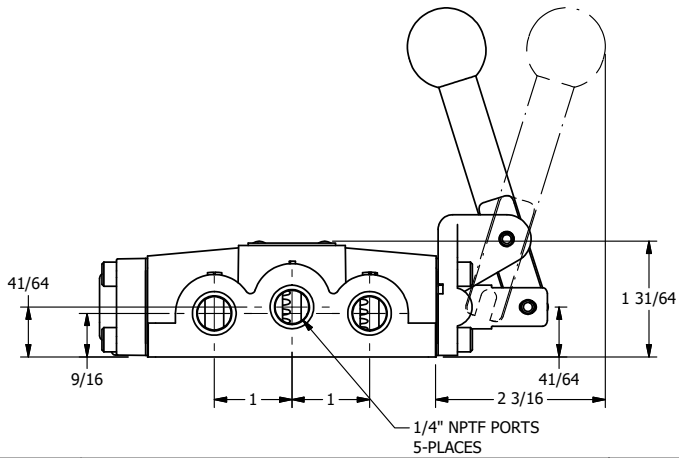

4

3

2

1

**AAA**  
PRODUCTS  
INTERNATIONAL

**AAA PRODUCTS INTERNATIONAL**  
7114 Harry Hines Blvd  
Dallas, TX 75235

TITLE: 1/4" SIDE PORT, LEVER, 2 POS,  
SPRING RTRN, STAINLESS

DRAWING NO.:  
DIM\_H02SS