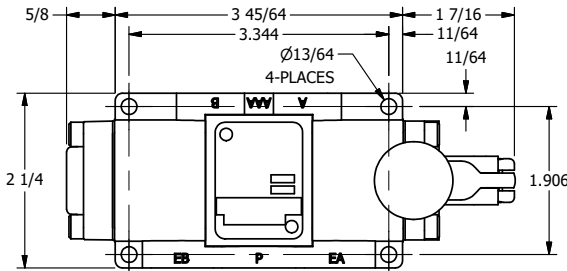

4

3

2

1

**AAA**  
PRODUCTS  
INTERNATIONAL

**AAA PRODUCTS INTERNATIONAL**  
7114 Harry Hines Blvd  
Dallas, TX 75235

TITLE: 1/4" SIDE PORT, LEVER, 2 POS,  
SPRING RTRN, STAINLESS

DRAWING NO.:  
DIM\_H02SS