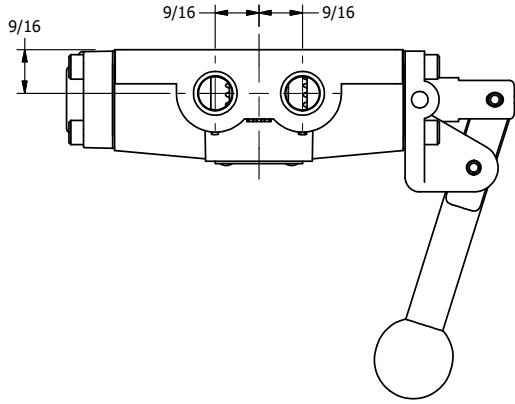

4

3

2

1

**AAA**  
PRODUCTS  
INTERNATIONAL

**AAA PRODUCTS INTERNATIONAL**  
7114 Harry Hines Blvd  
Dallas, TX 75235

TITLE: 1/4" SIDE PORT, LEVER, 2 POS,  
SPRING RTRN, STAINLESS

DRAWING NO.:  
DIM\_H02SS