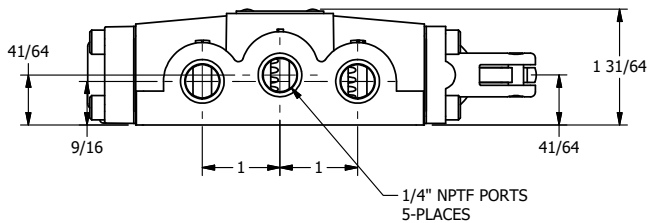

4

3

2

1

7/16

AAA
PRODUCTS
INTERNATIONAL

**AAA PRODUCTS
INTERNATIONAL**
7114 Harry Hines Blvd
Dallas, TX 75235

TITLE: 1/4" SIDE PORT, LEVER, 2 POS,
SPRING RETURN, 90D LEVER,
STAINLESS