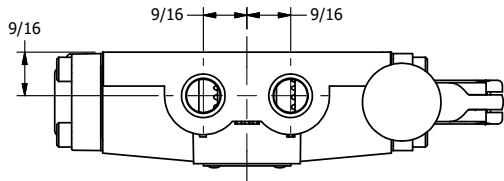

4

3

2

1

7/16

AAA
PRODUCTS
INTERNATIONAL

**AAA PRODUCTS
INTERNATIONAL**
7114 Harry Hines Blvd
Dallas, TX 75235

TITLE: 1/4" SIDE PORT, LEVER, 2 POS,
SPRING RETURN, 90D LEVER,
STAINLESS