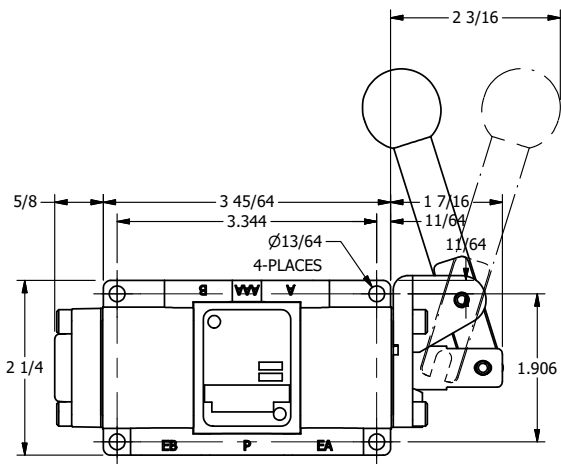

4

3

2

1

7/16

AAA
PRODUCTS
INTERNATIONAL

**AAA PRODUCTS
INTERNATIONAL**
7114 Harry Hines Blvd
Dallas, TX 75235

TITLE: 1/4" SIDE PORT, LEVER, 2 POS,
SPRING RETURN, 90D LEVER,
STAINLESS

DRAWING NO.:
DIM_HO2RSS

THE INFORMATION CONTAINED WITHIN THIS DOCUMENT IS PROPRIETARY TO AAA PRODUCTS AND MAY NOT BE DISCLOSED WITHOUT PRIOR WRITTEN CONSENT

4

3

2

1

B

B