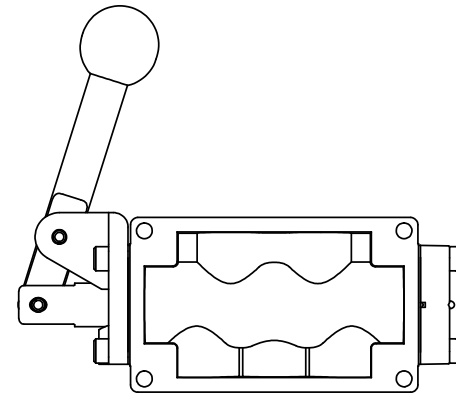

4

3

2

1

7/16

AAA
PRODUCTS
INTERNATIONAL

**AAA PRODUCTS
INTERNATIONAL**
7114 Harry Hines Blvd
Dallas, TX 75235

TITLE: 1/4" SIDE PORT, LEVER, 2 POS,
SPRING RETURN, 90D LEVER,
STAINLESS

DRAWING NO.:
DIM_HO2RSS

THE INFORMATION CONTAINED WITHIN THIS DOCUMENT IS PROPRIETARY TO AAA PRODUCTS AND MAY NOT BE DISCLOSED WITHOUT PRIOR WRITTEN CONSENT

4

3

2

1

B

B