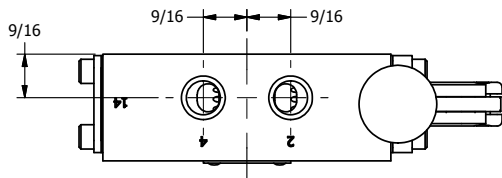

4

3

2

1

**AAA**  
PRODUCTS  
INTERNATIONAL

**AAA PRODUCTS  
INTERNATIONAL**  
7114 Harry Hines Blvd  
Dallas, TX 75235

TITLE: 1/4" SIDE PORT, LEVER, 2 POS,  
SPRING RTRN, 90D LEVER

DRAWING NO.:  
DIM\_H02R