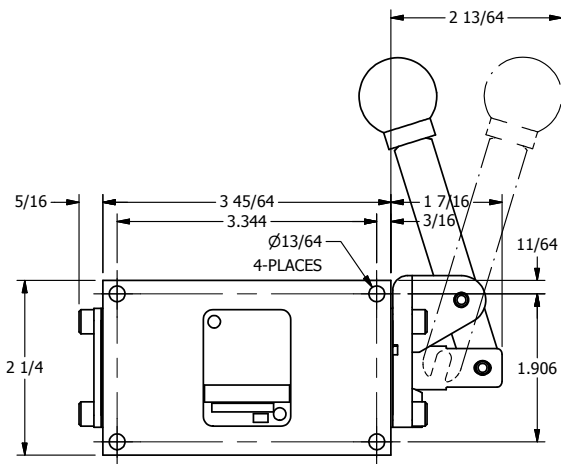

4

3

2

1

**AAA**  
PRODUCTS  
INTERNATIONAL

**AAA PRODUCTS  
INTERNATIONAL**  
7114 Harry Hines Blvd  
Dallas, TX 75235

TITLE: 1/4" SIDE PORT, LEVER, 2 POS,  
SPRING RTRN, 90D LEVER

DRAWING NO.:  
DIM\_H02R