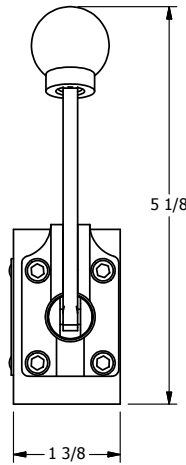

4

3

2

1

**AAA**  
PRODUCTS  
INTERNATIONAL

**AAA PRODUCTS  
INTERNATIONAL**  
7114 Harry Hines Blvd  
Dallas, TX 75235

TITLE: 1/4" SIDE PORT, LEVER, 2 POS,  
SPRING RTRN, 90D LEVER

DRAWING NO.:  
DIM\_H02R