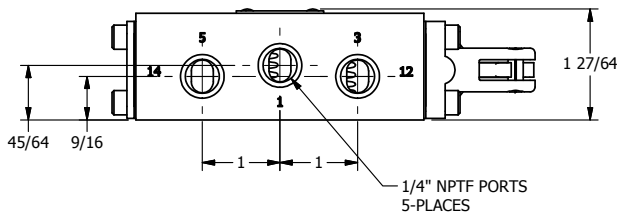

4

3

2

1

**AAA**  
PRODUCTS  
INTERNATIONAL

**AAA PRODUCTS  
INTERNATIONAL**  
7114 Harry Hines Blvd  
Dallas, TX 75235

TITLE: 1/4" SIDE PORT, LEVER, 2 POS,  
SPRING RTRN, 90D LEVER

DRAWING NO.:  
DIM\_H02R