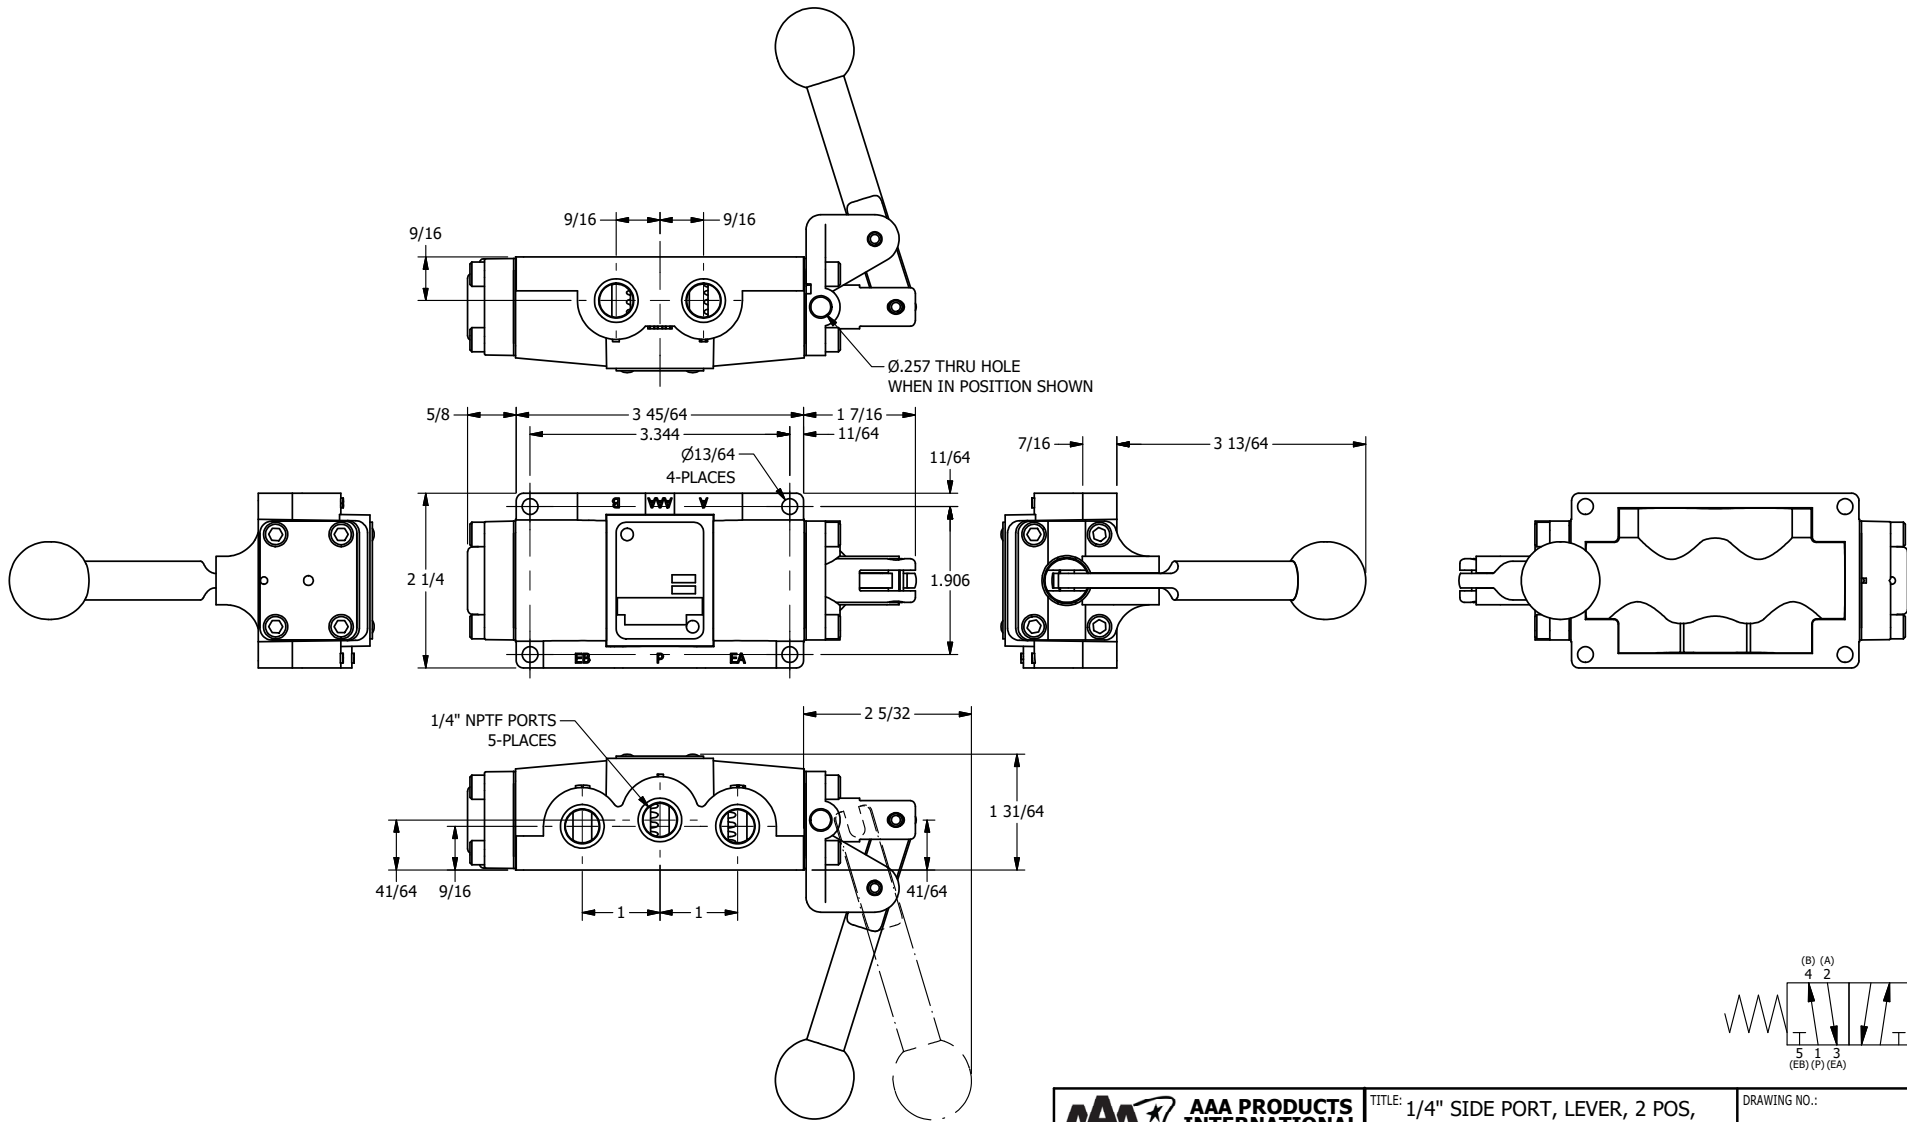

4

3

2

1

B

B

Ø.257 THRU HOLE  
WHEN IN POSITION SHOWN

Ø13/64  
4-PLACES

1/4" NPTF PORTS  
5-PLACES

**AAA**  
PRODUCTS  
INTERNATIONAL

**AAA PRODUCTS  
INTERNATIONAL**  
7114 Harry Hines Blvd  
Dallas, TX 75235

TITLE: 1/4" SIDE PORT, LEVER, 2 POS,  
SPR RTRN, LOCKOUT C,  
180D LVR, STAINLESS

DRAWING NO.:  
DIM\_HO2LOTSS

THE INFORMATION CONTAINED WITHIN THIS DOCUMENT IS PROPRIETARY TO AAA PRODUCTS AND MAY NOT BE DISCLOSED WITHOUT PRIOR WRITTEN CONSENT

4

3

2

1

A

A