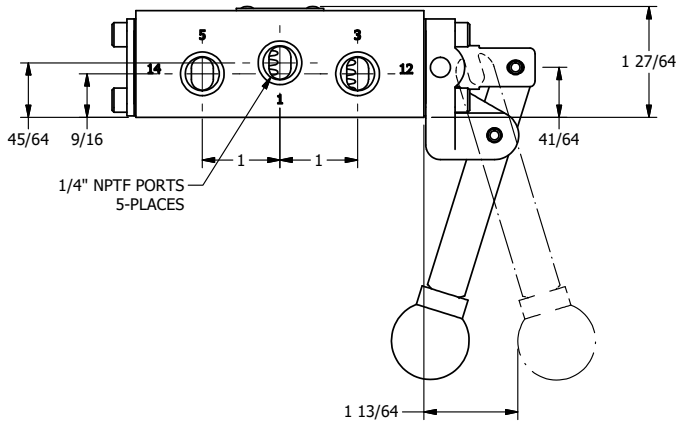

4

3

2

1

B

B

AAA
PRODUCTS
INTERNATIONAL

**AAA PRODUCTS
INTERNATIONAL**
7114 Harry Hines Blvd
Dallas, TX 75235

TITLE: 1/4" SIDE PORT, LEVER, 2 POS,
SPRING RTRN,
LOCKOUT C, 180D LEVER

DRAWING NO.:
DIM_HO2LOT

4

3

2

1

A

A

THE INFORMATION CONTAINED WITHIN THIS DOCUMENT IS PROPRIETARY TO AAA PRODUCTS AND MAY NOT BE DISCLOSED WITHOUT PRIOR WRITTEN CONSENT