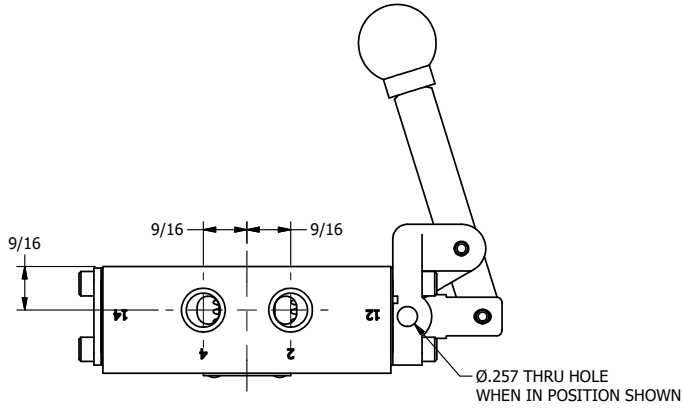

4

3

2

1

B

B

AAA
PRODUCTS
INTERNATIONAL

**AAA PRODUCTS
INTERNATIONAL**
7114 Harry Hines Blvd
Dallas, TX 75235

TITLE: 1/4" SIDE PORT, LEVER, 2 POS,
SPRING RTRN,
LOCKOUT C, 180D LEVER

DRAWING NO.:
DIM_HO2LOT

4

3

2

1

A

A

THE INFORMATION CONTAINED WITHIN THIS DOCUMENT IS PROPRIETARY TO AAA PRODUCTS AND MAY NOT BE DISCLOSED WITHOUT PRIOR WRITTEN CONSENT