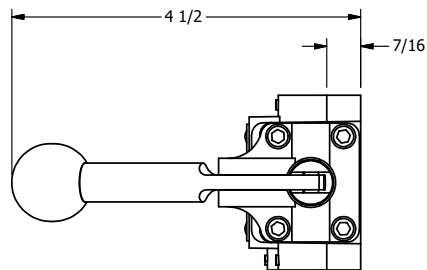

4

3

2

1

AAA
PRODUCTS
INTERNATIONAL

**AAA PRODUCTS
INTERNATIONAL**
7114 Harry Hines Blvd
Dallas, TX 75235

TITLE: 1/4" SIDE PORT, LEVER, 2 POS,
SPRING RTRN, LOCKOUT C,
STAINLESS

DRAWING NO.:
DIM_HO2LOSS