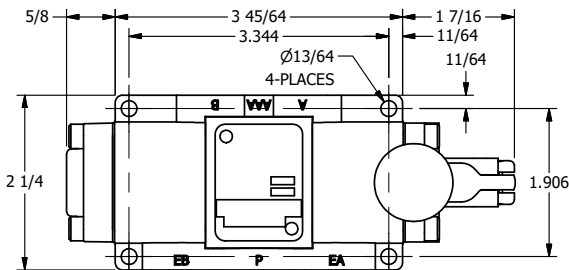

4

3

2

1

AAA
PRODUCTS
INTERNATIONAL

**AAA PRODUCTS
INTERNATIONAL**
7114 Harry Hines Blvd
Dallas, TX 75235

TITLE: 1/4" SIDE PORT, LEVER, 2 POS,
SPRING RTRN, LOCKOUT C,
STAINLESS

DRAWING NO.:
DIM_HO2LOSS