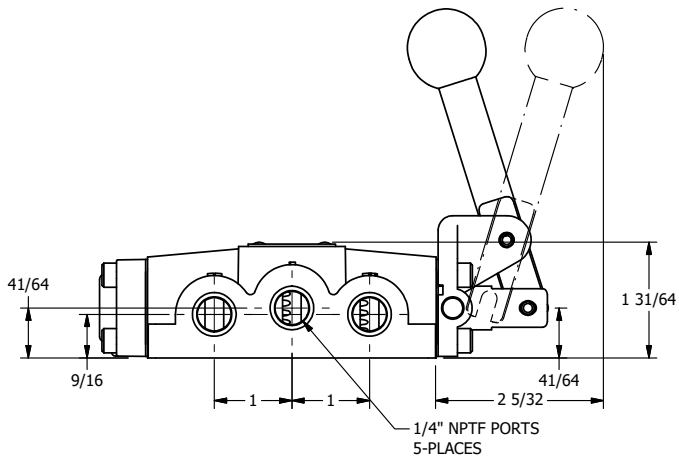

4

3

2

1

AAA
PRODUCTS
INTERNATIONAL

**AAA PRODUCTS
INTERNATIONAL**
7114 Harry Hines Blvd
Dallas, TX 75235

TITLE: 1/4" SIDE PORT, LEVER, 2 POS,
SPRING RTRN, LOCKOUT C,
STAINLESS

DRAWING NO.:
DIM_HO2LOSS