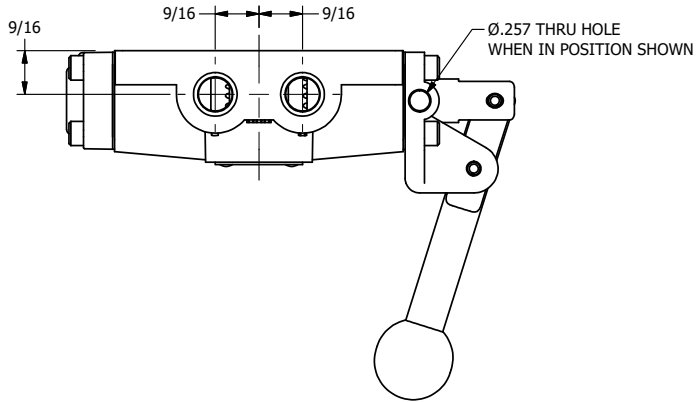

4

3

2

1

AAA
PRODUCTS
INTERNATIONAL

**AAA PRODUCTS
INTERNATIONAL**
7114 Harry Hines Blvd
Dallas, TX 75235

TITLE: 1/4" SIDE PORT, LEVER, 2 POS,
SPRING RTRN, LOCKOUT C,
STAINLESS

DRAWING NO.:
DIM_HO2LOSS