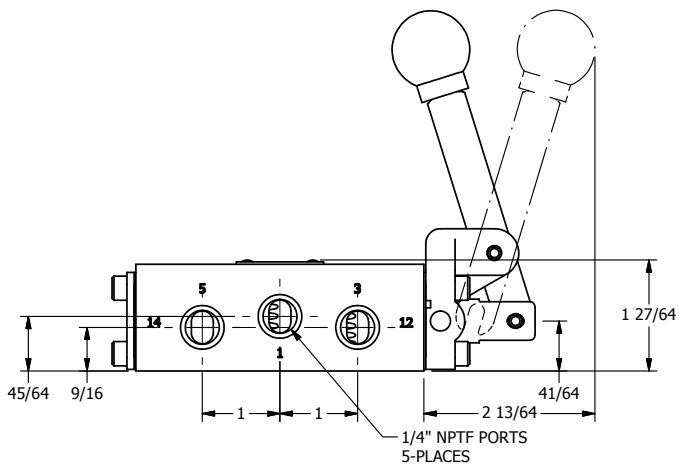

4

3

2

1

AAA
PRODUCTS
INTERNATIONAL

**AAA PRODUCTS
INTERNATIONAL**
7114 Harry Hines Blvd
Dallas, TX 75235

TITLE: 1/4" SIDE PORT, LEVER, 2 POS,
SPRING RTRN, LOCKOUT C

PART NO.:
DIM_HO2LO