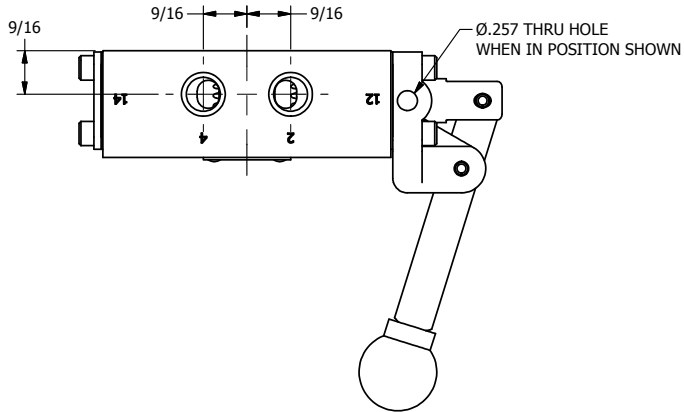

4

3

2

1

AAA
PRODUCTS
INTERNATIONAL

**AAA PRODUCTS
INTERNATIONAL**
7114 Harry Hines Blvd
Dallas, TX 75235

TITLE: 1/4" SIDE PORT, LEVER, 2 POS,
SPRING RTRN, LOCKOUT C

PART NO.:
DIM_HO2LO