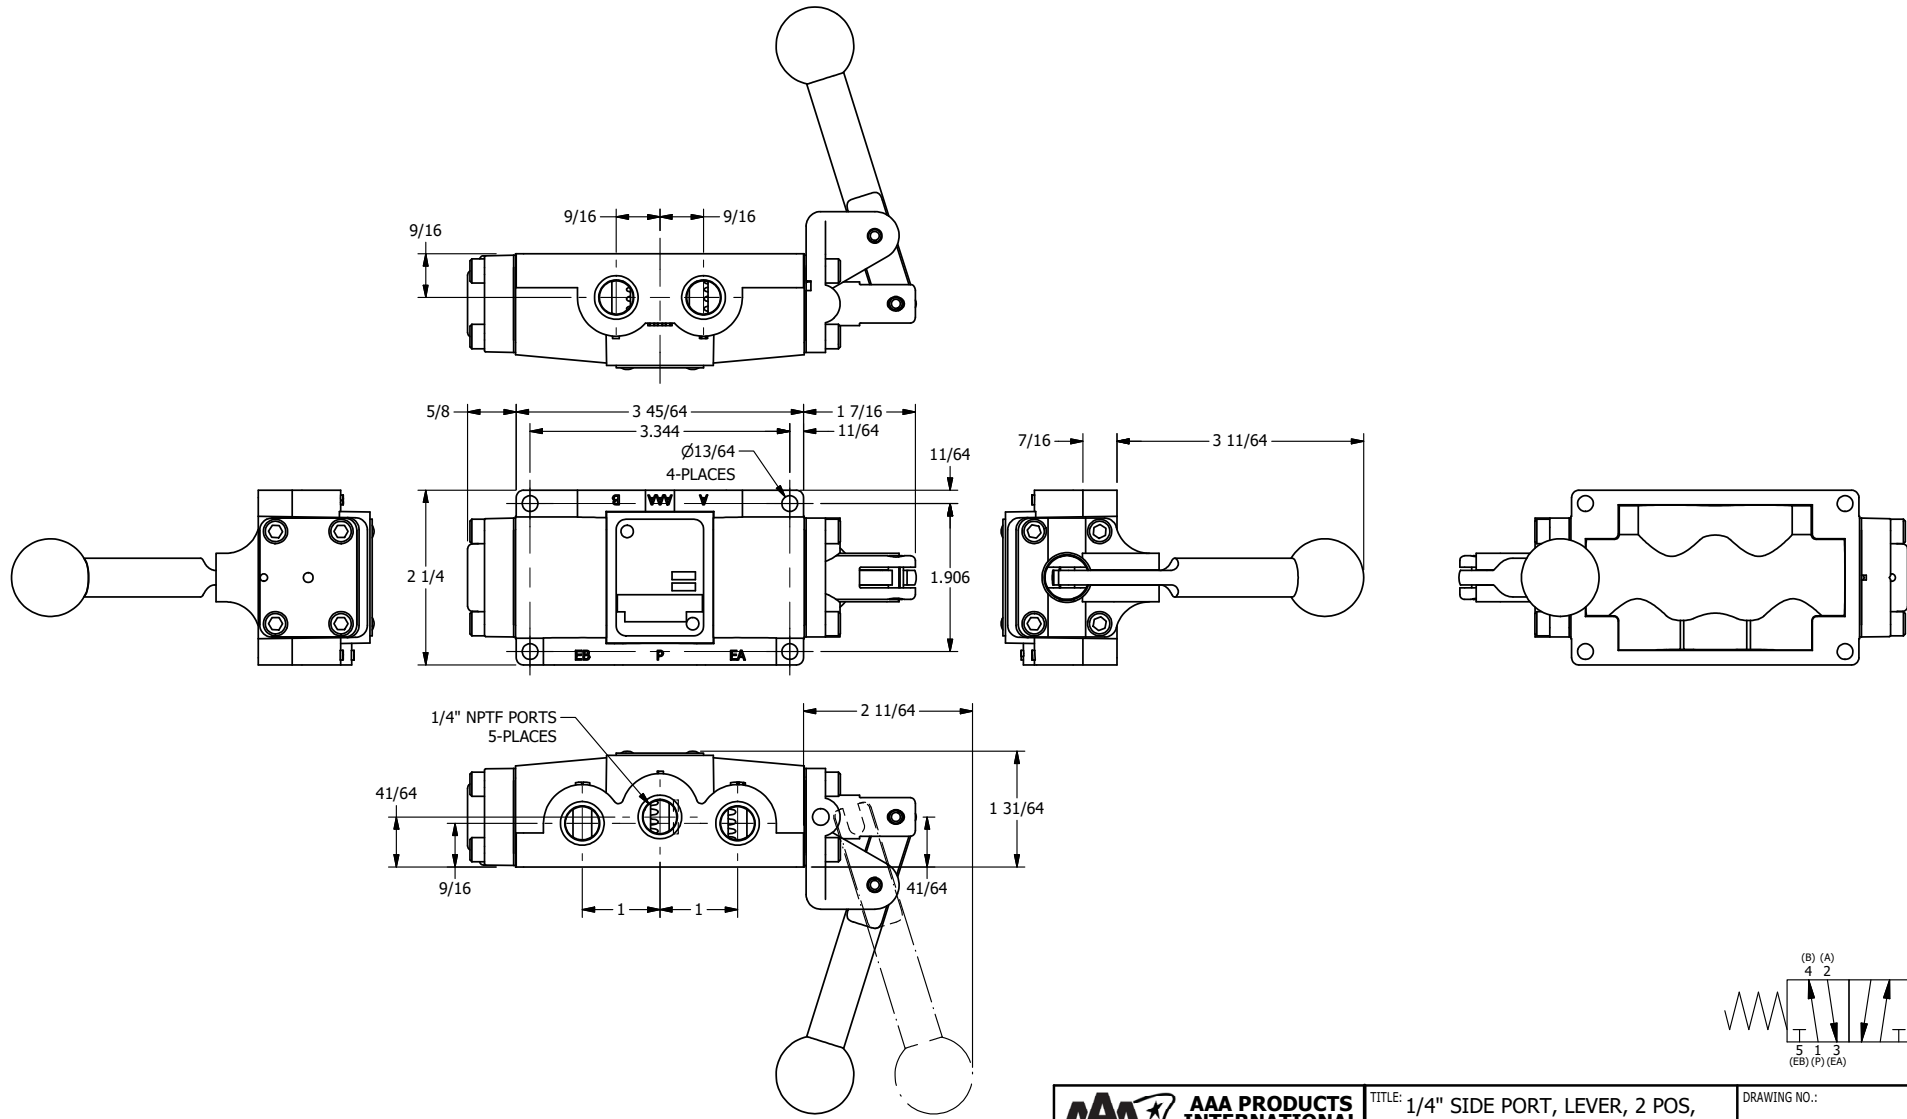

**AAA**  
PRODUCTS  
INTERNATIONAL

**AAA PRODUCTS  
INTERNATIONAL**  
7114 Harry Hines Blvd  
Dallas, TX 75235

TITLE: 1/4" SIDE PORT, LEVER, 2 POS,  
SPR RTRN, RED KNOB,  
180D LVR, STAINLESS

DRAWING NO.:  
DIM\_HO2JTSS