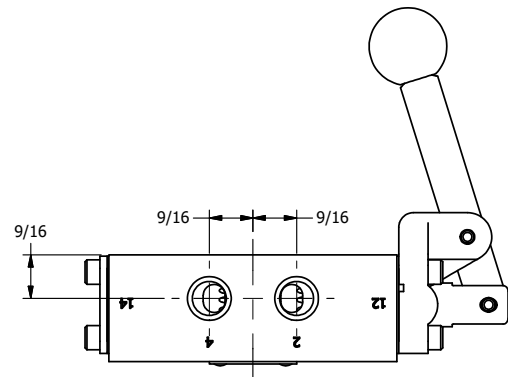

AAA
PRODUCTS
INTERNATIONAL

**AAA PRODUCTS
INTERNATIONAL**
7114 Harry Hines Blvd
Dallas, TX 75235

TITLE: 1/4" SIDE PORT, LEVER, 2 POS,
SPRING RTRN,
RED KNOB, 180D LEVER

DRAWING NO.:
DIM_H02JT

THE INFORMATION CONTAINED WITHIN THIS DOCUMENT IS PROPRIETARY TO AAA PRODUCTS AND MAY NOT BE DISCLOSED WITHOUT PRIOR WRITTEN CONSENT