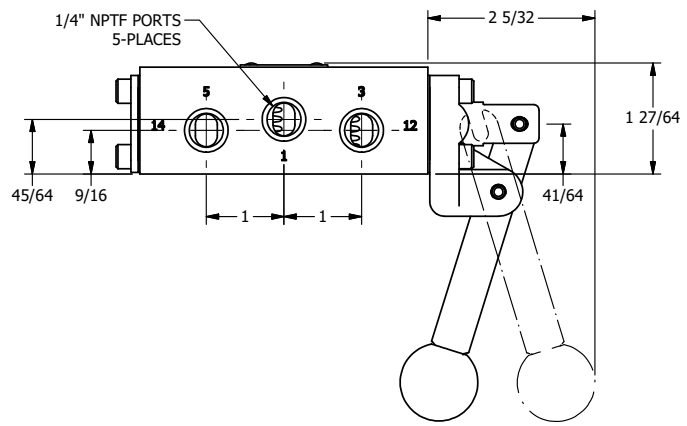

AAA
PRODUCTS
INTERNATIONAL

**AAA PRODUCTS
INTERNATIONAL**
7114 Harry Hines Blvd
Dallas, TX 75235

TITLE: 1/4" SIDE PORT, LEVER, 2 POS,
SPRING RTRN,
RED KNOB, 180D LEVER

DRAWING NO.:
DIM_H02JT

THE INFORMATION CONTAINED WITHIN THIS DOCUMENT IS PROPRIETARY TO AAA PRODUCTS AND MAY NOT BE DISCLOSED WITHOUT PRIOR WRITTEN CONSENT