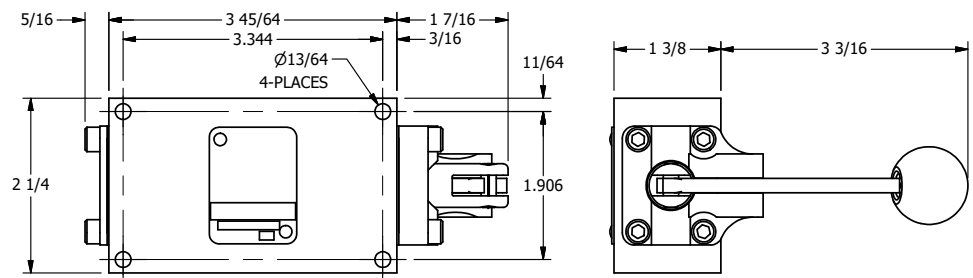

AAA
PRODUCTS
INTERNATIONAL

**AAA PRODUCTS
INTERNATIONAL**
7114 Harry Hines Blvd
Dallas, TX 75235

TITLE: 1/4" SIDE PORT, LEVER, 2 POS,
SPRING RTRN,
RED KNOB, 180D LEVER

DRAWING NO.:
DIM_H02JT

THE INFORMATION CONTAINED WITHIN THIS DOCUMENT IS PROPRIETARY TO AAA PRODUCTS AND MAY NOT BE DISCLOSED WITHOUT PRIOR WRITTEN CONSENT