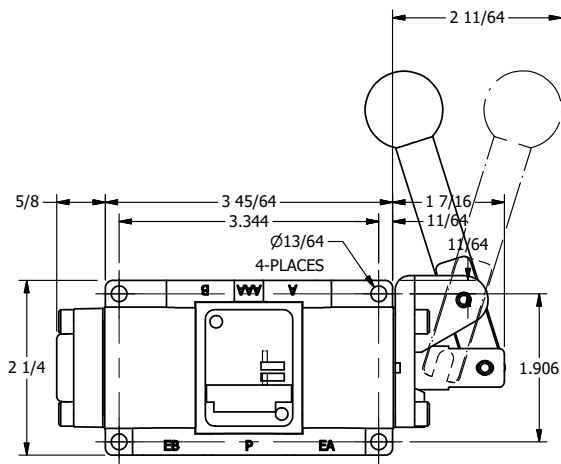

4

3

2

1

7/16

**AAA**  
PRODUCTS  
INTERNATIONAL

**AAA PRODUCTS  
INTERNATIONAL**  
7114 Harry Hines Blvd  
Dallas, TX 75235

TITLE: 1/4" SIDE PORT, LEVER, 2 POS,  
SPR RTRN, RED KNOB,  
90D LVR, STAINLESS

DRAWING NO.:  
DIM\_HO2JRSS

THE INFORMATION CONTAINED WITHIN THIS DOCUMENT IS PROPRIETARY TO AAA PRODUCTS AND MAY NOT BE DISCLOSED WITHOUT PRIOR WRITTEN CONSENT

4

3

2

1

B

B