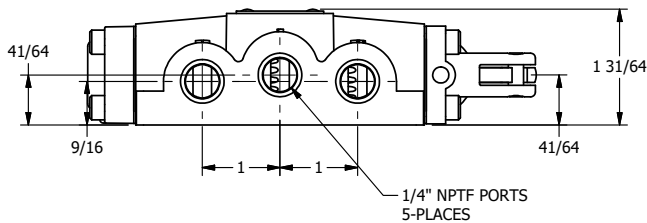

4

3

2

1

7/16

**AAA**  
PRODUCTS  
INTERNATIONAL

**AAA PRODUCTS  
INTERNATIONAL**  
7114 Harry Hines Blvd  
Dallas, TX 75235

TITLE: 1/4" SIDE PORT, LEVER, 2 POS,  
SPR RTRN, RED KNOB,  
90D LVR, STAINLESS