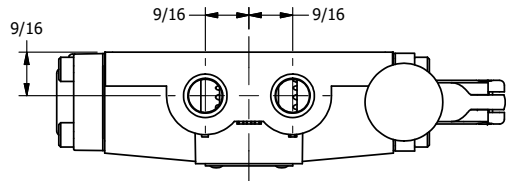

4

3

2

1

7/16

**AAA**  
PRODUCTS  
INTERNATIONAL

**AAA PRODUCTS  
INTERNATIONAL**  
7114 Harry Hines Blvd  
Dallas, TX 75235

TITLE: 1/4" SIDE PORT, LEVER, 2 POS,  
SPR RTRN, RED KNOB,  
90D LVR, STAINLESS