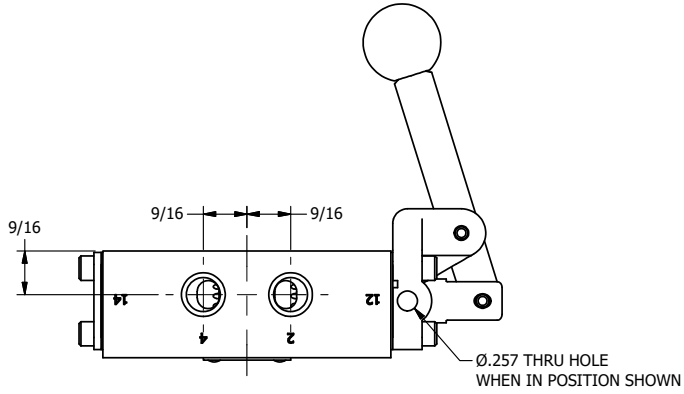

4

3

2

1

B

B

AAA
PRODUCTS
INTERNATIONAL

**AAA PRODUCTS
INTERNATIONAL**
7114 Harry Hines Blvd
Dallas, TX 75235

TITLE: 1/4" SIDE PORT, LEVER, 2 POS,
SPR RTRN, RED KNOB,
LOCKOUT C, 180D LVR

DRAWING NO.:
DIM_HO2JLOT

4

3

2

1

A

A

THE INFORMATION CONTAINED WITHIN THIS DOCUMENT IS PROPRIETARY TO AAA PRODUCTS AND MAY NOT BE DISCLOSED WITHOUT PRIOR WRITTEN CONSENT