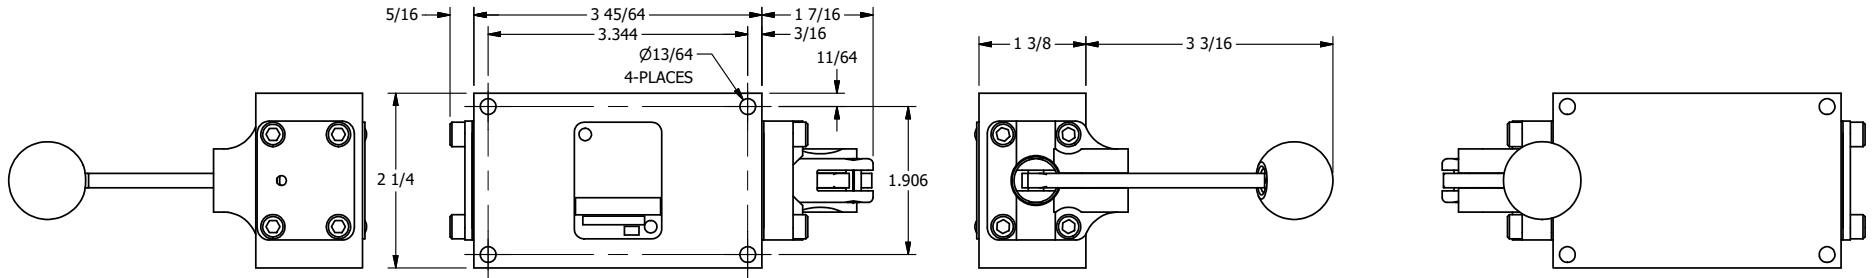

4

3

2

1

B

B

AAA
PRODUCTS
INTERNATIONAL

**AAA PRODUCTS
INTERNATIONAL**
7114 Harry Hines Blvd
Dallas, TX 75235

TITLE: 1/4" SIDE PORT, LEVER, 2 POS,
SPR RTRN, RED KNOB,
LOCKOUT C, 180D LVR

DRAWING NO.:
DIM_HO2JLOT

4

3

2

1

A

A

THE INFORMATION CONTAINED WITHIN THIS DOCUMENT IS PROPRIETARY TO AAA PRODUCTS AND MAY NOT BE DISCLOSED WITHOUT PRIOR WRITTEN CONSENT