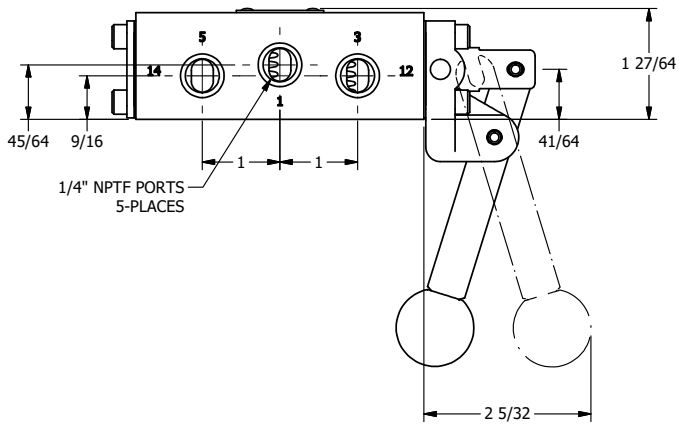

4

3

2

1

B

B

AAA
PRODUCTS
INTERNATIONAL

**AAA PRODUCTS
INTERNATIONAL**
7114 Harry Hines Blvd
Dallas, TX 75235

TITLE: 1/4" SIDE PORT, LEVER, 2 POS,
SPR RTRN, RED KNOB,
LOCKOUT C, 180D LVR

DRAWING NO.:
DIM_HO2JLOT

4

3

2

1

A

A

THE INFORMATION CONTAINED WITHIN THIS DOCUMENT IS PROPRIETARY TO AAA PRODUCTS AND MAY NOT BE DISCLOSED WITHOUT PRIOR WRITTEN CONSENT