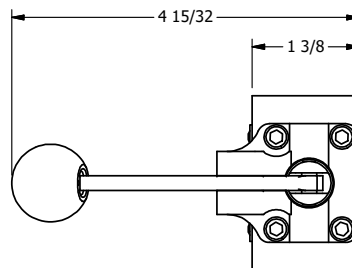

4

3

2

1

AAA
PRODUCTS
INTERNATIONAL

**AAA PRODUCTS
INTERNATIONAL**
7114 Harry Hines Blvd
Dallas, TX 75235

TITLE: 1/4" SIDE PORT, LEVER, 2 POS,
SPRING RTRN, RED KNOB, LOCKOUT C

DRAWING NO.:
DIM_HO2JLO