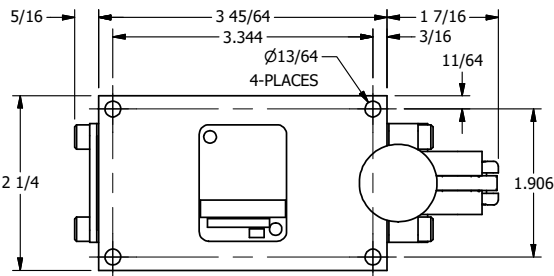

4

3

2

1

AAA
PRODUCTS
INTERNATIONAL

**AAA PRODUCTS
INTERNATIONAL**
7114 Harry Hines Blvd
Dallas, TX 75235

TITLE: 1/4" SIDE PORT, LEVER, 2 POS,
SPRING RTRN, RED KNOB, LOCKOUT C

DRAWING NO.:
DIM_HO2JLO