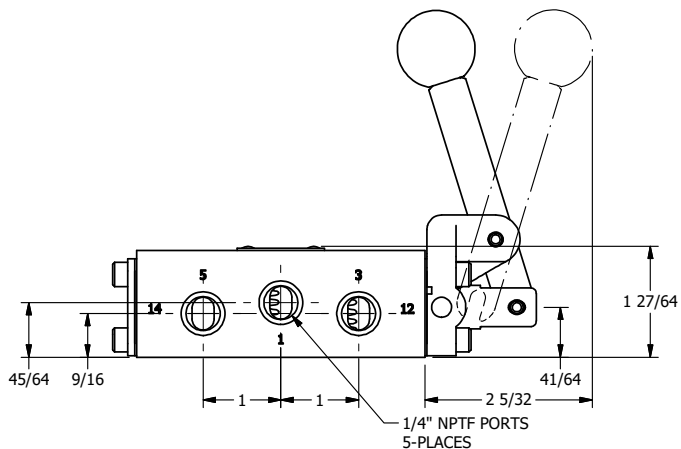

4

3

2

1

AAA
PRODUCTS
INTERNATIONAL

**AAA PRODUCTS
INTERNATIONAL**
7114 Harry Hines Blvd
Dallas, TX 75235

TITLE: 1/4" SIDE PORT, LEVER, 2 POS,
SPRING RTRN, RED KNOB, LOCKOUT C

DRAWING NO.:
DIM_HO2JLO