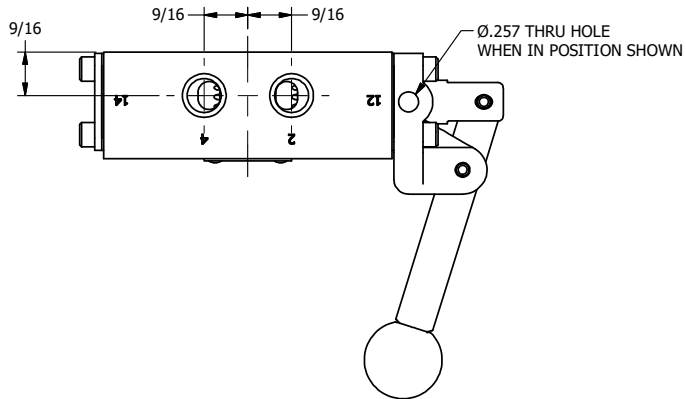

4

3

2

1

AAA
PRODUCTS
INTERNATIONAL

**AAA PRODUCTS
INTERNATIONAL**
7114 Harry Hines Blvd
Dallas, TX 75235

TITLE: 1/4" SIDE PORT, LEVER, 2 POS,
SPRING RTRN, RED KNOB, LOCKOUT C

DRAWING NO.:
DIM_HO2JLO