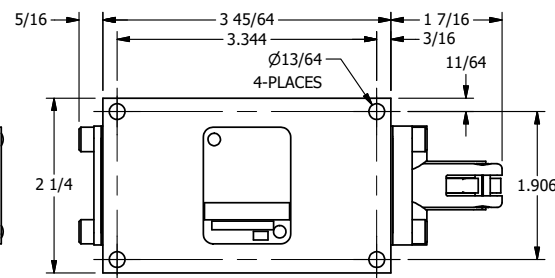

AAA
PRODUCTS
INTERNATIONAL

AAA PRODUCTS INTERNATIONAL
7114 Harry Hines Blvd
Dallas, TX 75235

TITLE: 1/4" SIDE PORT, LEVER, 2 POS,
SPR RTRN, HVY DTY, 180D LVR

DRAWING NO.:
DIM_HO2HT

4

3

2

1