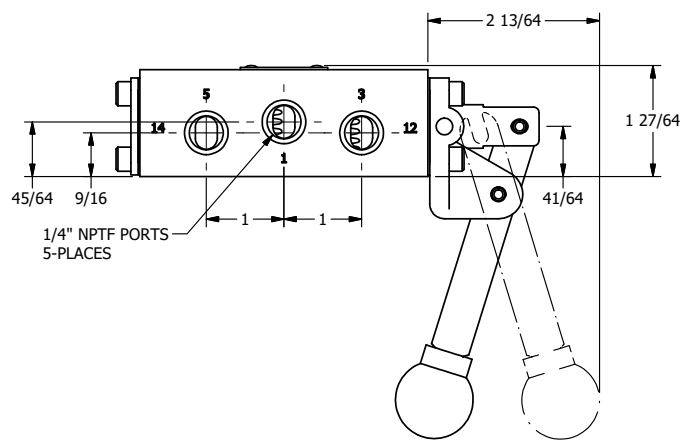

AAA
PRODUCTS
INTERNATIONAL

AAA PRODUCTS INTERNATIONAL
7114 Harry Hines Blvd
Dallas, TX 75235

TITLE: 1/4" SIDE PORT, LEVER, 2 POS,
SPR RTRN, HVY DTY, 180D LVR

DRAWING NO.:
DIM_HO2HT

4

3

2

1