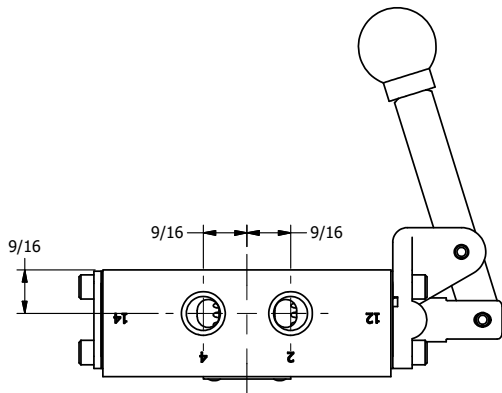

AAA
PRODUCTS
INTERNATIONAL

AAA PRODUCTS INTERNATIONAL
7114 Harry Hines Blvd
Dallas, TX 75235

TITLE: 1/4" SIDE PORT, LEVER, 2 POS,
SPR RTRN, HVY DTY, 180D LVR

DRAWING NO.:
DIM_HO2HT

4

3

2

1