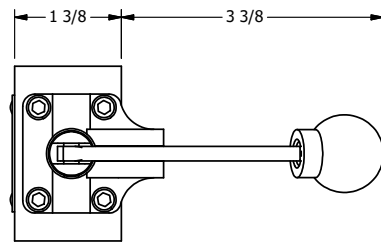

AAA
PRODUCTS
INTERNATIONAL

AAA PRODUCTS INTERNATIONAL
7114 Harry Hines Blvd
Dallas, TX 75235

TITLE: 1/4" SIDE PORT, LEVER, 2 POS,
SPR RTRN, HVY DTY, 180D LVR

DRAWING NO.:
DIM_HO2HT

4

3

2

1