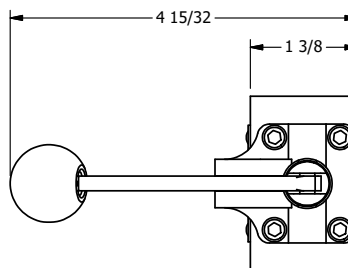

4

3

2

1

**AAA**  
PRODUCTS  
INTERNATIONAL

**AAA PRODUCTS  
INTERNATIONAL**  
7114 Harry Hines Blvd  
Dallas, TX 75235

TITLE: 1/4" SIDE PORT, LEVER, 2 POS,  
SPR RTRN, HVY DTY,  
RED KNOB, LOCKOUT C

DRAWING NO.:  
DIM\_HO2HJLO