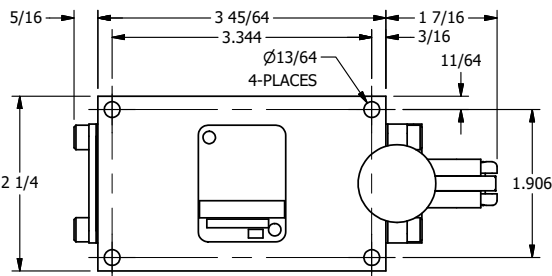

4

3

2

1

**AAA**  
PRODUCTS  
INTERNATIONAL

**AAA PRODUCTS  
INTERNATIONAL**  
7114 Harry Hines Blvd  
Dallas, TX 75235

TITLE: 1/4" SIDE PORT, LEVER, 2 POS,  
SPR RTRN, HVY DTY,  
RED KNOB, LOCKOUT C

DRAWING NO.:  
DIM\_HO2HJLO