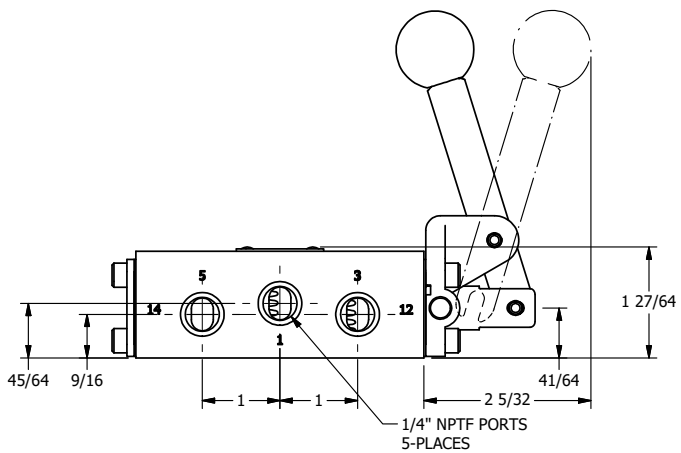

4

3

2

1

**AAA**  
PRODUCTS  
INTERNATIONAL

**AAA PRODUCTS  
INTERNATIONAL**  
7114 Harry Hines Blvd  
Dallas, TX 75235

TITLE: 1/4" SIDE PORT, LEVER, 2 POS,  
SPR RTRN, HVY DTY,  
RED KNOB, LOCKOUT C

DRAWING NO.:  
DIM\_HO2HJLO