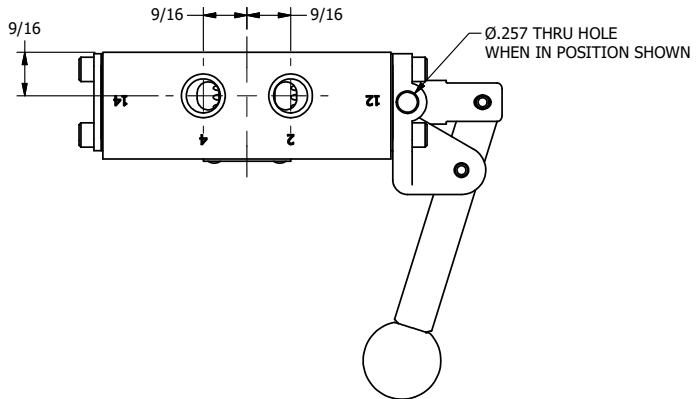

4

3

2

1

**AAA**  
PRODUCTS  
INTERNATIONAL

**AAA PRODUCTS  
INTERNATIONAL**  
7114 Harry Hines Blvd  
Dallas, TX 75235

TITLE: 1/4" SIDE PORT, LEVER, 2 POS,  
SPR RTRN, HVY DTY,  
RED KNOB, LOCKOUT C

DRAWING NO.:  
DIM\_HO2HJLO