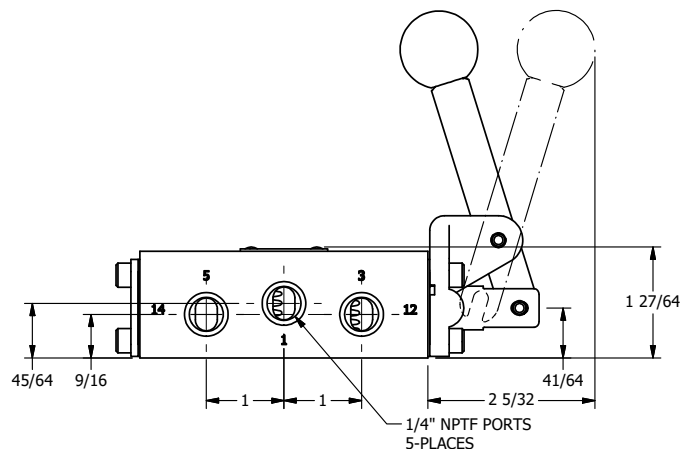

4

3

2

1

**AAA**  
PRODUCTS  
INTERNATIONAL

**AAA PRODUCTS  
INTERNATIONAL**  
7114 Harry Hines Blvd  
Dallas, TX 75235

TITLE: 1/4" SIDE PORT, LEVER, 2 POS,  
SPR RTRN, HVY DTY, RED KNOB

DRAWING NO.:  
DIM\_HO2HJ