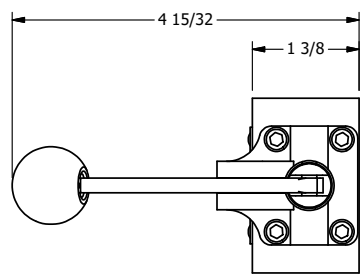

4

3

2

1

**AAA**  
PRODUCTS  
INTERNATIONAL

**AAA PRODUCTS  
INTERNATIONAL**  
7114 Harry Hines Blvd  
Dallas, TX 75235

TITLE: 1/4" SIDE PORT, LEVER, 2 POS,  
SPR RTRN, HVY DTY, RED KNOB

DRAWING NO.:  
DIM\_HO2HJ