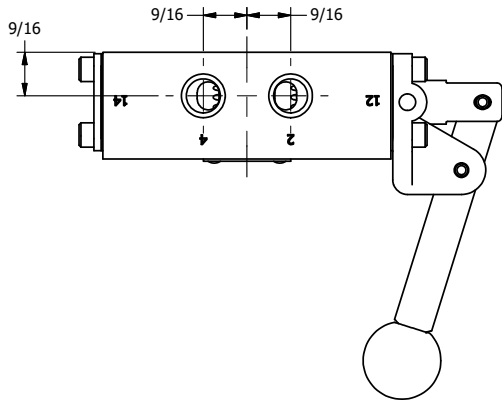

4

3

2

1

**AAA**  
PRODUCTS  
INTERNATIONAL

**AAA PRODUCTS  
INTERNATIONAL**  
7114 Harry Hines Blvd  
Dallas, TX 75235

TITLE: 1/4" SIDE PORT, LEVER, 2 POS,  
SPR RTRN, HVY DTY, RED KNOB

DRAWING NO.:  
DIM\_HO2HJ