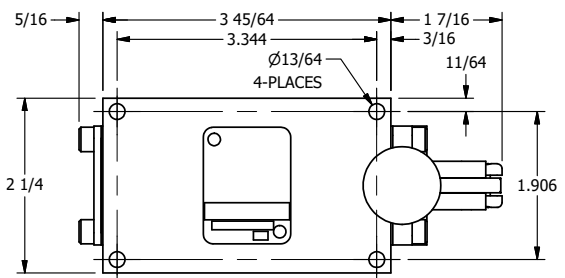

4

3

2

1

**AAA**  
PRODUCTS  
INTERNATIONAL

**AAA PRODUCTS  
INTERNATIONAL**  
7114 Harry Hines Blvd  
Dallas, TX 75235

TITLE: 1/4" SIDE PORT, LEVER, 2 POS,  
SPR RTRN, HVY DTY, RED KNOB

DRAWING NO.:  
DIM\_HO2HJ