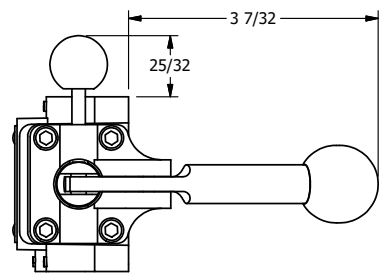

4

3

2

1

B

B

A

A

AAA
PRODUCTS
INTERNATIONAL

AAA PRODUCTS INTERNATIONAL
7114 Harry Hines Blvd
Dallas, TX 75235

TITLE: 1/4" SIDE PORT, LEVER, 2 POS,
SPR RTRN, PIN LOCK A & C,
180D LVR, STAINLESS

DRAWING NO.:
DIM_H02ETSS

4

3

2