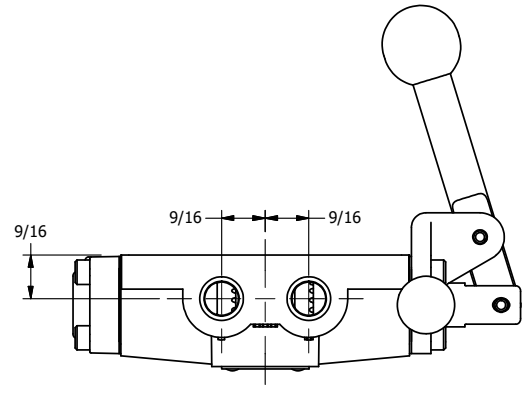

4

3

2

1

B

B

A

A

AAA
PRODUCTS
INTERNATIONAL

AAA PRODUCTS INTERNATIONAL
7114 Harry Hines Blvd
Dallas, TX 75235

TITLE: 1/4" SIDE PORT, LEVER, 2 POS,
SPR RTRN, PIN LOCK A & C,
180D LVR, STAINLESS

DRAWING NO.:
DIM_H02ETSS

4

3

2