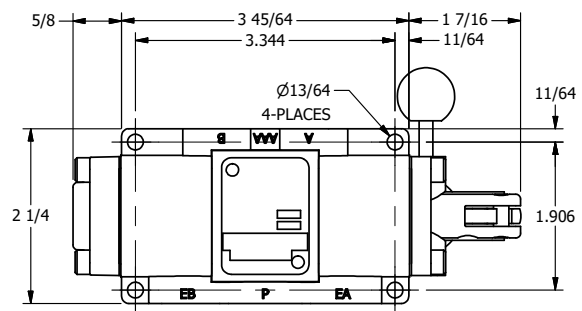

AAA
PRODUCTS
INTERNATIONAL

AAA PRODUCTS INTERNATIONAL
7114 Harry Hines Blvd
Dallas, TX 75235

TITLE: 1/4" SIDE PORT, LEVER, 2 POS,
SPR RTRN, PIN LOCK A & C,
180D LVR, STAINLESS

DRAWING NO.:
DIM_H02ETSS

4

3

2