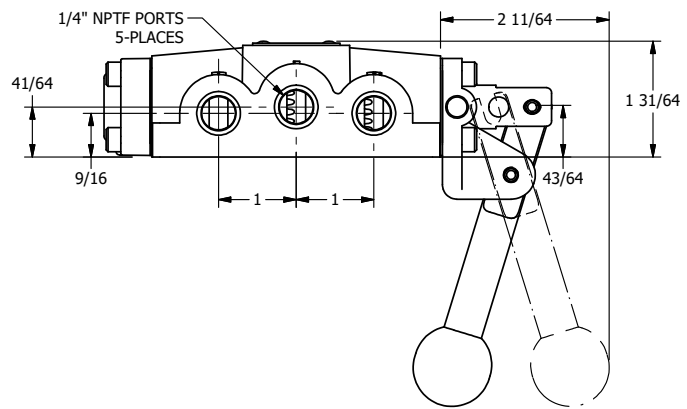

AAA
PRODUCTS
INTERNATIONAL

AAA PRODUCTS INTERNATIONAL
7114 Harry Hines Blvd
Dallas, TX 75235

TITLE: 1/4" SIDE PORT, LEVER, 2 POS,
SPR RTRN, PIN LOCK A & C,
180D LVR, STAINLESS

DRAWING NO.:
DIM_H02ETSS

4

3

2