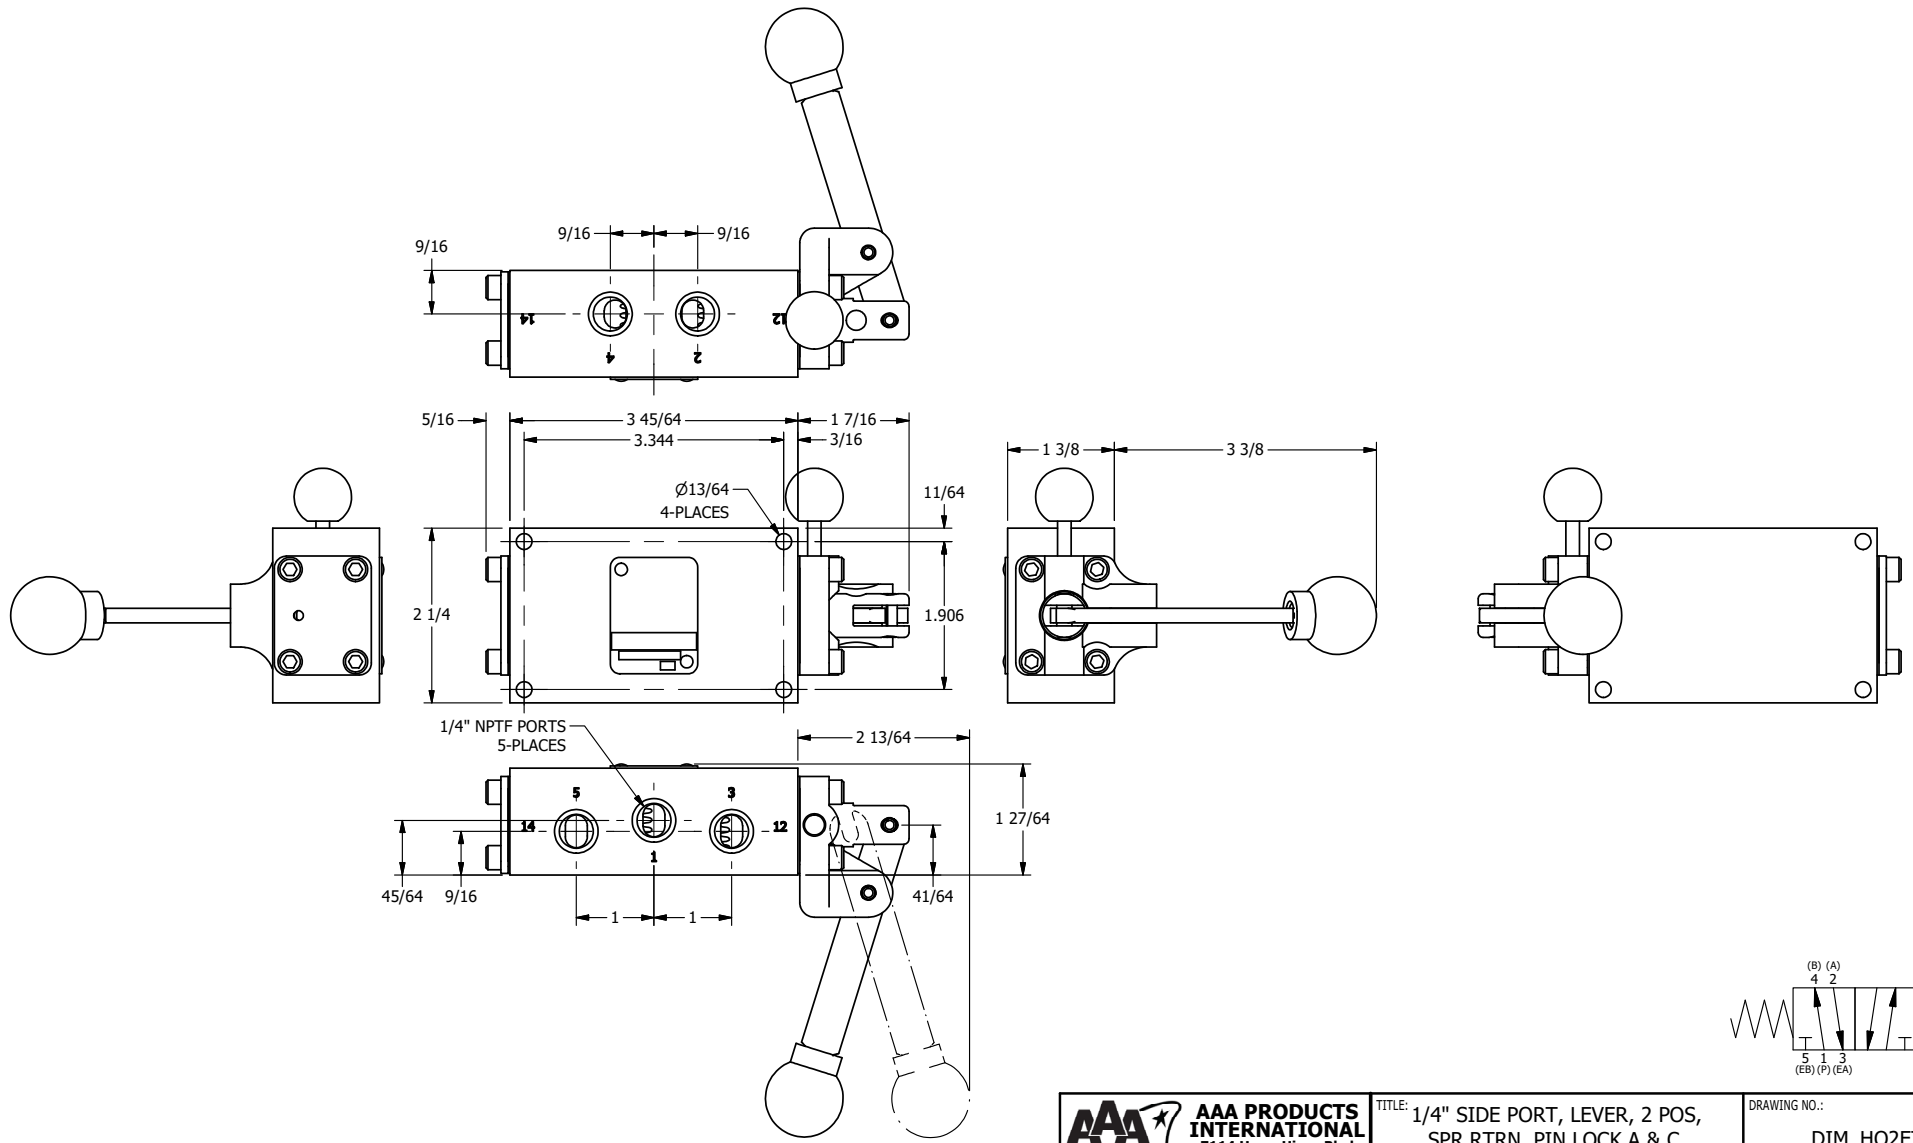

AAA
PRODUCTS
INTERNATIONAL

**AAA PRODUCTS
INTERNATIONAL**
7114 Harry Hines Blvd
Dallas, TX 75235

TITLE: 1/4" SIDE PORT, LEVER, 2 POS,
SPR RTRN, PIN LOCK A & C,
180D LVR

DRAWING NO.:
DIM_HO2ET

THE INFORMATION CONTAINED WITHIN THIS DOCUMENT IS PROPRIETARY TO AAA PRODUCTS AND MAY NOT BE DISCLOSED WITHOUT PRIOR WRITTEN CONSENT