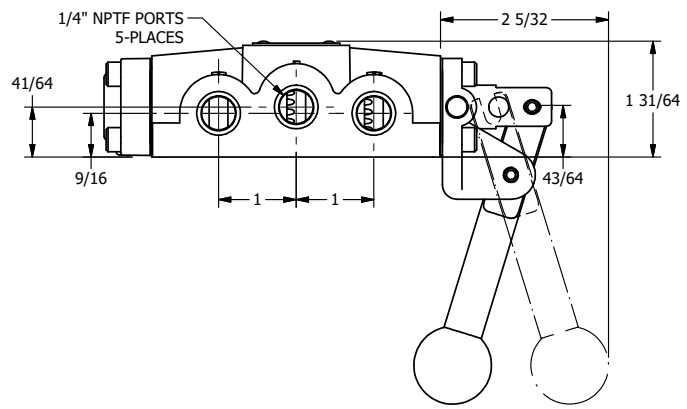

AAA
PRODUCTS
INTERNATIONAL
7114 Harry Hines Blvd
Dallas, TX 75235

TITLE: 1/4" SIDE PORT, LEVER, 2 POS,
SPR RTRN, PIN LOCK A & C,
RED KNOB, 180D LVR, STAINLESS

DRAWING NO.:
DIM_HO2EJTSS

4

3

2

1

THE INFORMATION CONTAINED WITHIN THIS DOCUMENT IS PROPRIETARY TO AAA PRODUCTS AND MAY NOT BE DISCLOSED WITHOUT PRIOR WRITTEN CONSENT