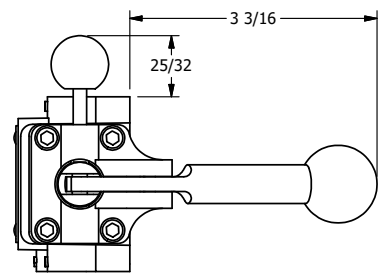

4

3

2

1

B

B

A

A

AAA
PRODUCTS
INTERNATIONAL
7114 Harry Hines Blvd
Dallas, TX 75235

TITLE: 1/4" SIDE PORT, LEVER, 2 POS,
SPR RTRN, PIN LOCK A & C,
RED KNOB, 180D LVR, STAINLESS

DRAWING NO.:
DIM_HO2EJTSS

4

3

2

1

THE INFORMATION CONTAINED WITHIN THIS DOCUMENT IS PROPRIETARY TO AAA PRODUCTS AND MAY NOT BE DISCLOSED WITHOUT PRIOR WRITTEN CONSENT