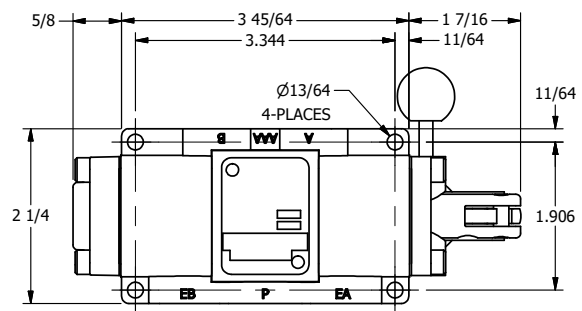

AAA
PRODUCTS
INTERNATIONAL
7114 Harry Hines Blvd
Dallas, TX 75235

TITLE: 1/4" SIDE PORT, LEVER, 2 POS,
SPR RTRN, PIN LOCK A & C,
RED KNOB, 180D LVR, STAINLESS

DRAWING NO.:
DIM_HO2EJTSS

4

3

2

1

THE INFORMATION CONTAINED WITHIN THIS DOCUMENT IS PROPRIETARY TO AAA PRODUCTS AND MAY NOT BE DISCLOSED WITHOUT PRIOR WRITTEN CONSENT