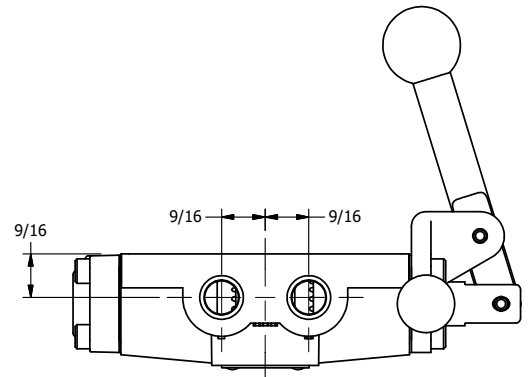

4

3

2

1

B

B

A

A

AAA
PRODUCTS
INTERNATIONAL
7114 Harry Hines Blvd
Dallas, TX 75235

TITLE: 1/4" SIDE PORT, LEVER, 2 POS,
SPR RTRN, PIN LOCK A & C,
RED KNOB, 180D LVR, STAINLESS

DRAWING NO.:
DIM_HO2EJTSS

4

3

2

1

THE INFORMATION CONTAINED WITHIN THIS DOCUMENT IS PROPRIETARY TO AAA PRODUCTS AND MAY NOT BE DISCLOSED WITHOUT PRIOR WRITTEN CONSENT