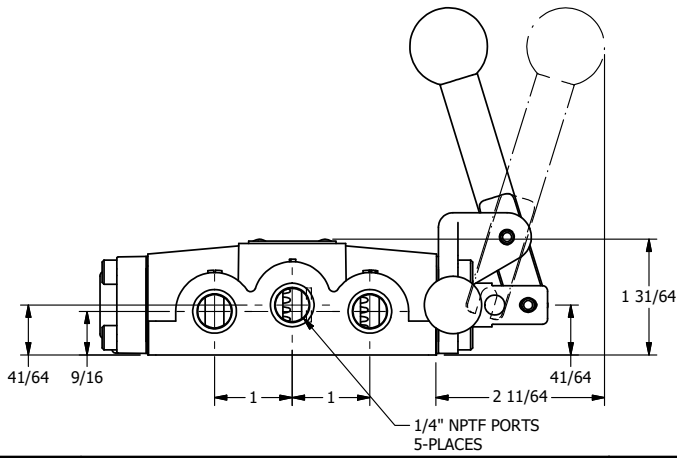

4

3

2

1

AAA
PRODUCTS
INTERNATIONAL
7114 Harry Hines Blvd
Dallas, TX 75235

TITLE: 1/4" SIDE PORT, LEVER, 2 POS,
SPR RTRN, PIN LOCK A & C,
RED KNOB, STAINLESS

DRAWING NO.:
DIM_HO2EJSS

THE INFORMATION CONTAINED WITHIN THIS DOCUMENT IS PROPRIETARY TO AAA PRODUCTS AND MAY NOT BE DISCLOSED WITHOUT PRIOR WRITTEN CONSENT