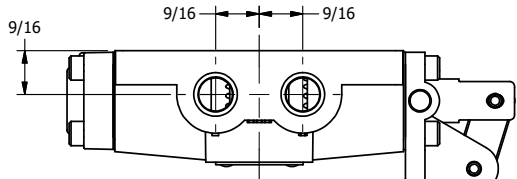

4

3

2

1

AAA
PRODUCTS
INTERNATIONAL
7114 Harry Hines Blvd
Dallas, TX 75235

TITLE: 1/4" SIDE PORT, LEVER, 2 POS,
SPR RTRN, PIN LOCK A & C,
RED KNOB, STAINLESS

DRAWING NO.:
DIM_HO2EJSS

THE INFORMATION CONTAINED WITHIN THIS DOCUMENT IS PROPRIETARY TO AAA PRODUCTS AND MAY NOT BE DISCLOSED WITHOUT PRIOR WRITTEN CONSENT