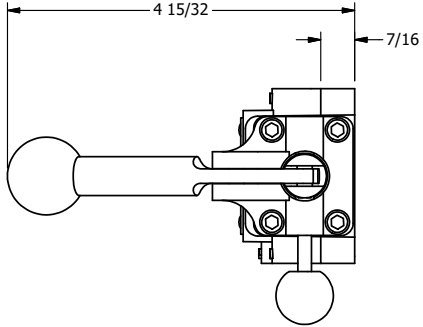

4

3

2

1

AAA
PRODUCTS
INTERNATIONAL
7114 Harry Hines Blvd
Dallas, TX 75235

TITLE: 1/4" SIDE PORT, LEVER, 2 POS,
SPR RTRN, PIN LOCK A & C,
RED KNOB, STAINLESS

DRAWING NO.:
DIM_HO2EJSS

THE INFORMATION CONTAINED WITHIN THIS DOCUMENT IS PROPRIETARY TO AAA PRODUCTS AND MAY NOT BE DISCLOSED WITHOUT PRIOR WRITTEN CONSENT