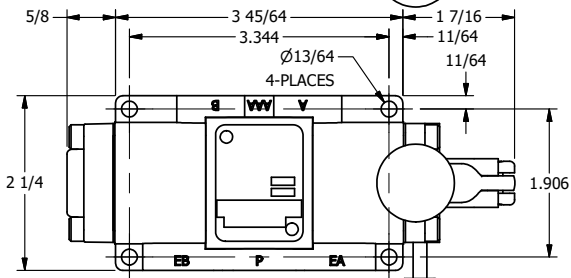

4

3

2

1

AAA
PRODUCTS
INTERNATIONAL
7114 Harry Hines Blvd
Dallas, TX 75235

TITLE: 1/4" SIDE PORT, LEVER, 2 POS,
SPR RTRN, PIN LOCK A & C,
RED KNOB, STAINLESS

DRAWING NO.:
DIM_HO2EJSS

THE INFORMATION CONTAINED WITHIN THIS DOCUMENT IS PROPRIETARY TO AAA PRODUCTS AND MAY NOT BE DISCLOSED WITHOUT PRIOR WRITTEN CONSENT