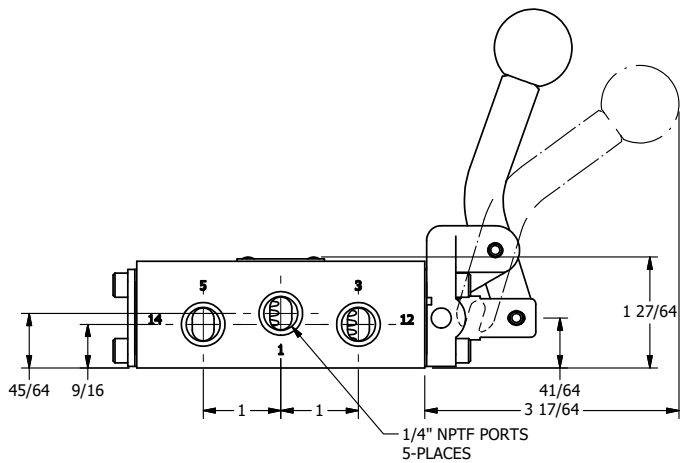

4

3

2

1

AAA
PRODUCTS
INTERNATIONAL

**AAA PRODUCTS
INTERNATIONAL**
7114 Harry Hines Blvd
Dallas, TX 75235

TITLE: 1/4" SIDE PORT, LEVER, 2 POS,
SPR RTRN, CRVD LVR,
RED KNOB, LOCKOUT C

DRAWING NO.:
DIM_HO2CJLO