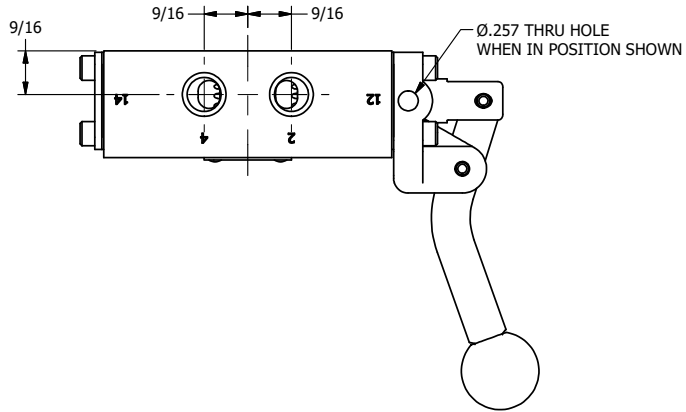

4

3

2

1

AAA
PRODUCTS
INTERNATIONAL

**AAA PRODUCTS
INTERNATIONAL**
7114 Harry Hines Blvd
Dallas, TX 75235

TITLE: 1/4" SIDE PORT, LEVER, 2 POS,
SPR RTRN, CRVD LVR,
RED KNOB, LOCKOUT C

DRAWING NO.:
DIM_HO2CJLO