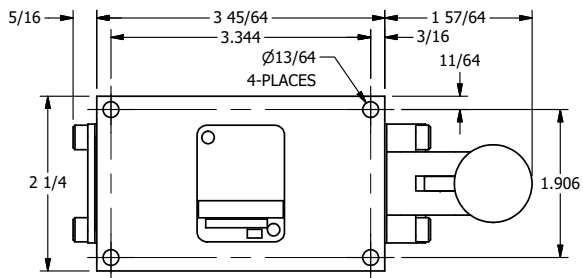

4

3

2

1

AAA
PRODUCTS
INTERNATIONAL

**AAA PRODUCTS
INTERNATIONAL**
7114 Harry Hines Blvd
Dallas, TX 75235

TITLE: 1/4" SIDE PORT, LEVER, 2 POS,
SPR RTRN, CRVD LVR,
RED KNOB, LOCKOUT C

DRAWING NO.:
DIM_HO2CJLO