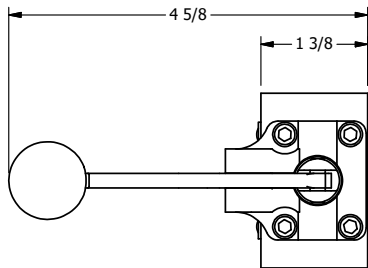

4

3

2

1

AAA
PRODUCTS
INTERNATIONAL

**AAA PRODUCTS
INTERNATIONAL**
7114 Harry Hines Blvd
Dallas, TX 75235

TITLE: 1/4" SIDE PORT, LEVER, 2 POS,
SPR RTRN, CRVD LVR,
RED KNOB, LOCKOUT C

DRAWING NO.:
DIM_HO2CJLO