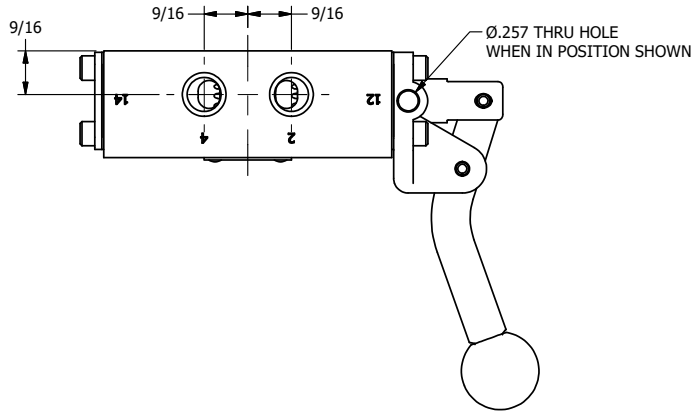

4

3

2

1

AAA
PRODUCTS
INTERNATIONAL

AAA PRODUCTS INTERNATIONAL
7114 Harry Hines Blvd
Dallas, TX 75235

TITLE: 1/4" SIDE PORT, LEVER, 2 POS,
SPR RTRN, CRVD LVR,
HVY DTY, RED KNOB, LOCKOUT C

DRAWING NO.:
DIM_HO2CHJLO