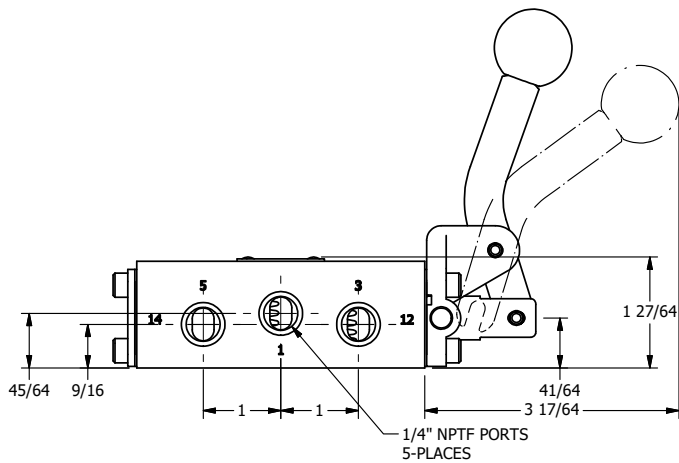

4

3

2

1

AAA
PRODUCTS
INTERNATIONAL

AAA PRODUCTS INTERNATIONAL
7114 Harry Hines Blvd
Dallas, TX 75235

TITLE: 1/4" SIDE PORT, LEVER, 2 POS,
SPR RTRN, CRVD LVR,
HVY DTY, RED KNOB, LOCKOUT C

DRAWING NO.:
DIM_HO2CHJLO