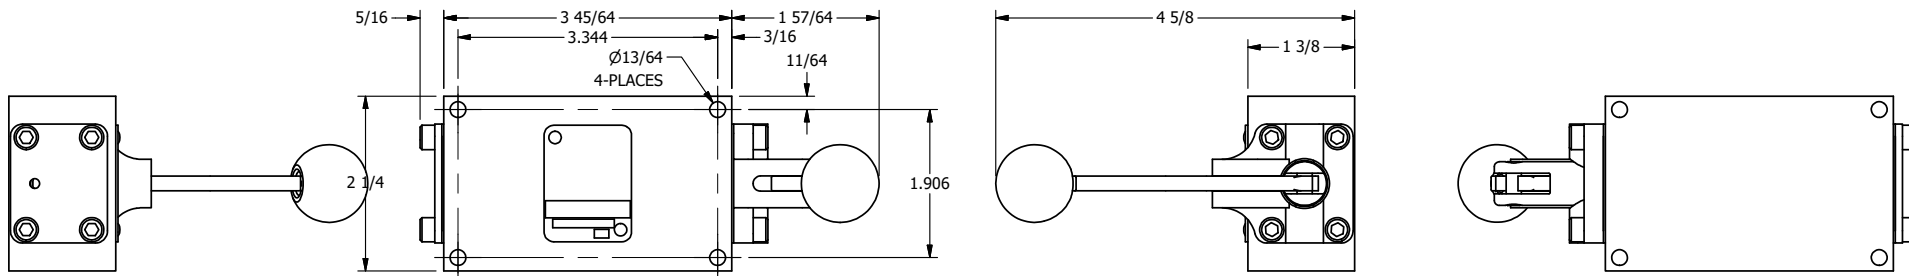

4

3

2

1

AAA
PRODUCTS
INTERNATIONAL

AAA PRODUCTS INTERNATIONAL
7114 Harry Hines Blvd
Dallas, TX 75235

TITLE: 1/4" SIDE PORT, LEVER, 2 POS,
SPR RTRN, CRVD LVR,
HVY DTY, RED KNOB, LOCKOUT C

DRAWING NO.:
DIM_HO2CHJLO