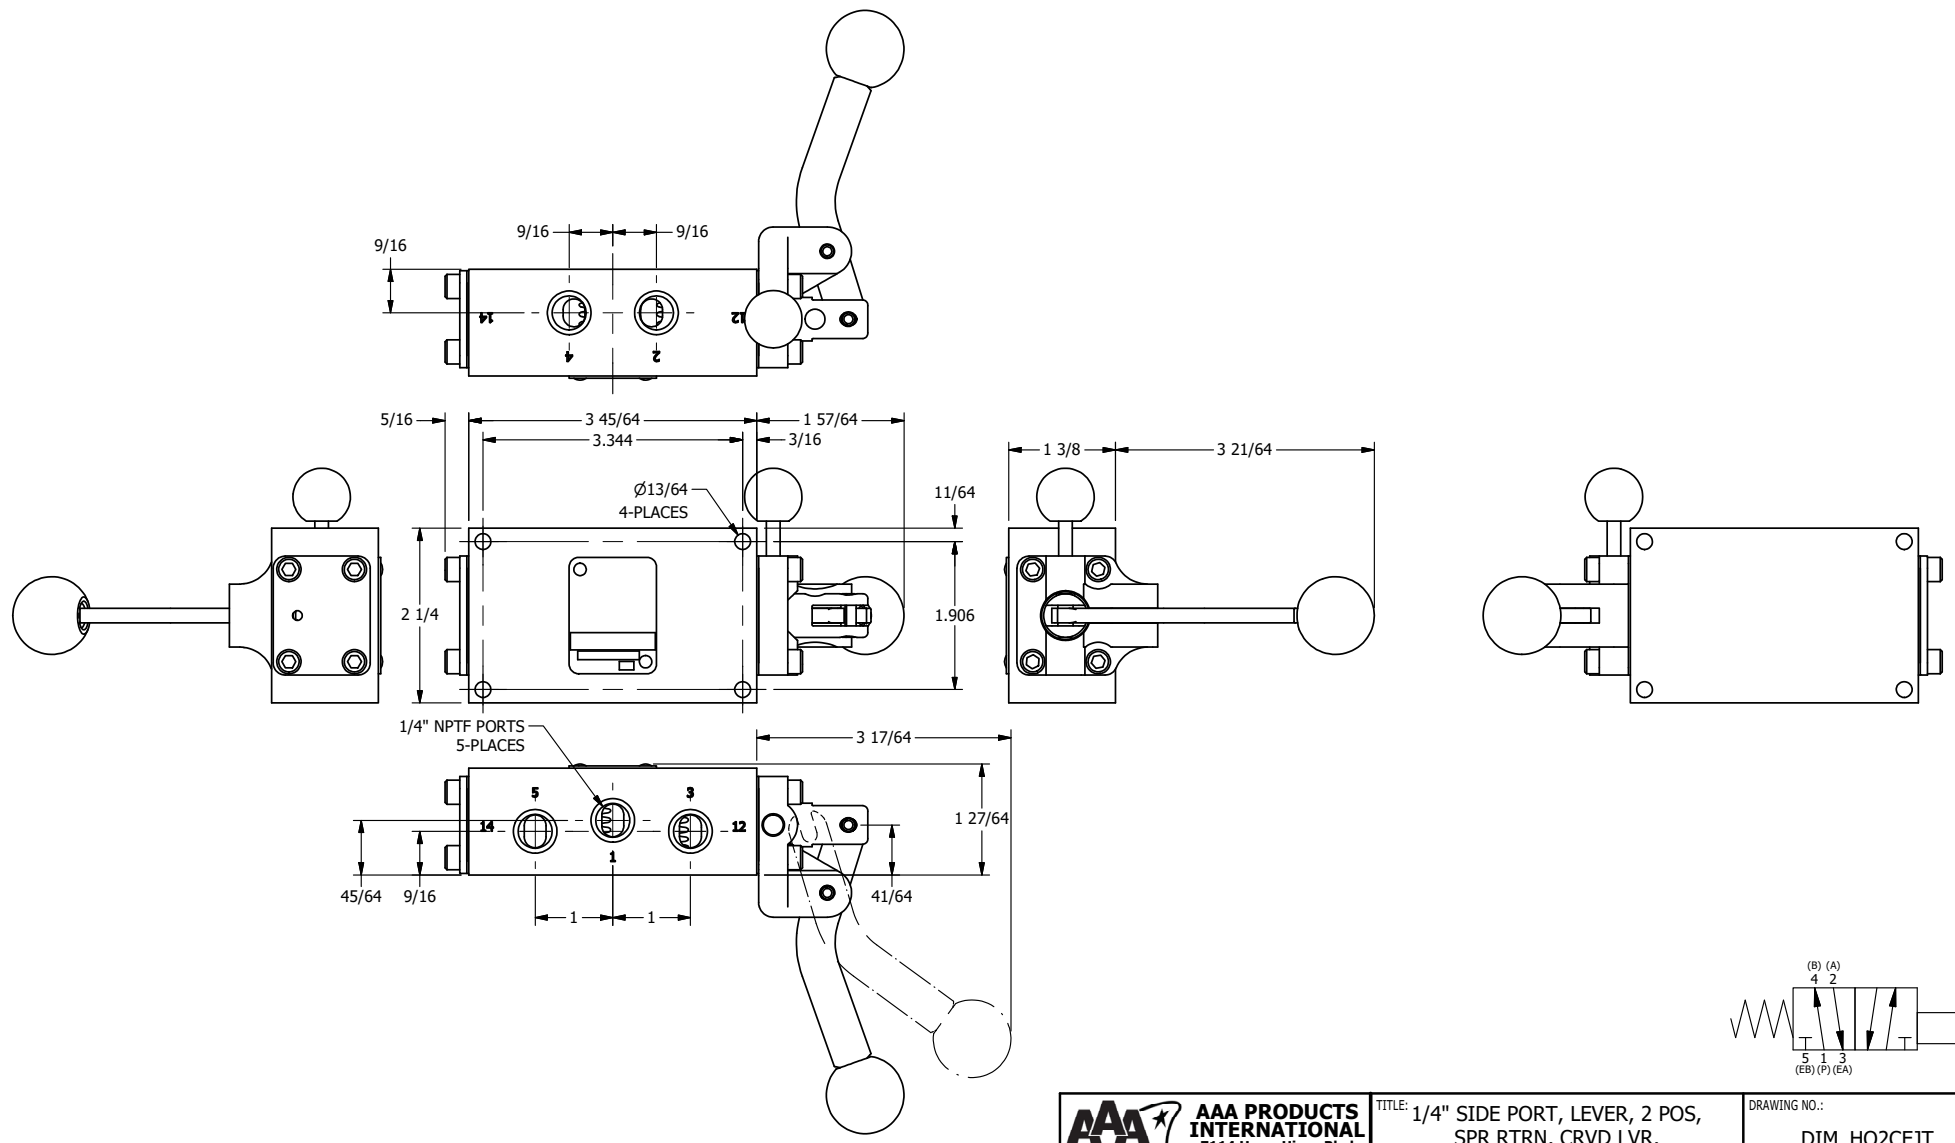

AAA
PRODUCTS
INTERNATIONAL

**AAA PRODUCTS
INTERNATIONAL**
7114 Harry Hines Blvd
Dallas, TX 75235

TITLE: $1/4"$ SIDE PORT, LEVER, 2 POS,
SPR RTRN, CRVD LVR,
PIN LOCK A & C, RED KNOB, 180D LVR

DRAWING NO.:
DIM_HO2CEJT