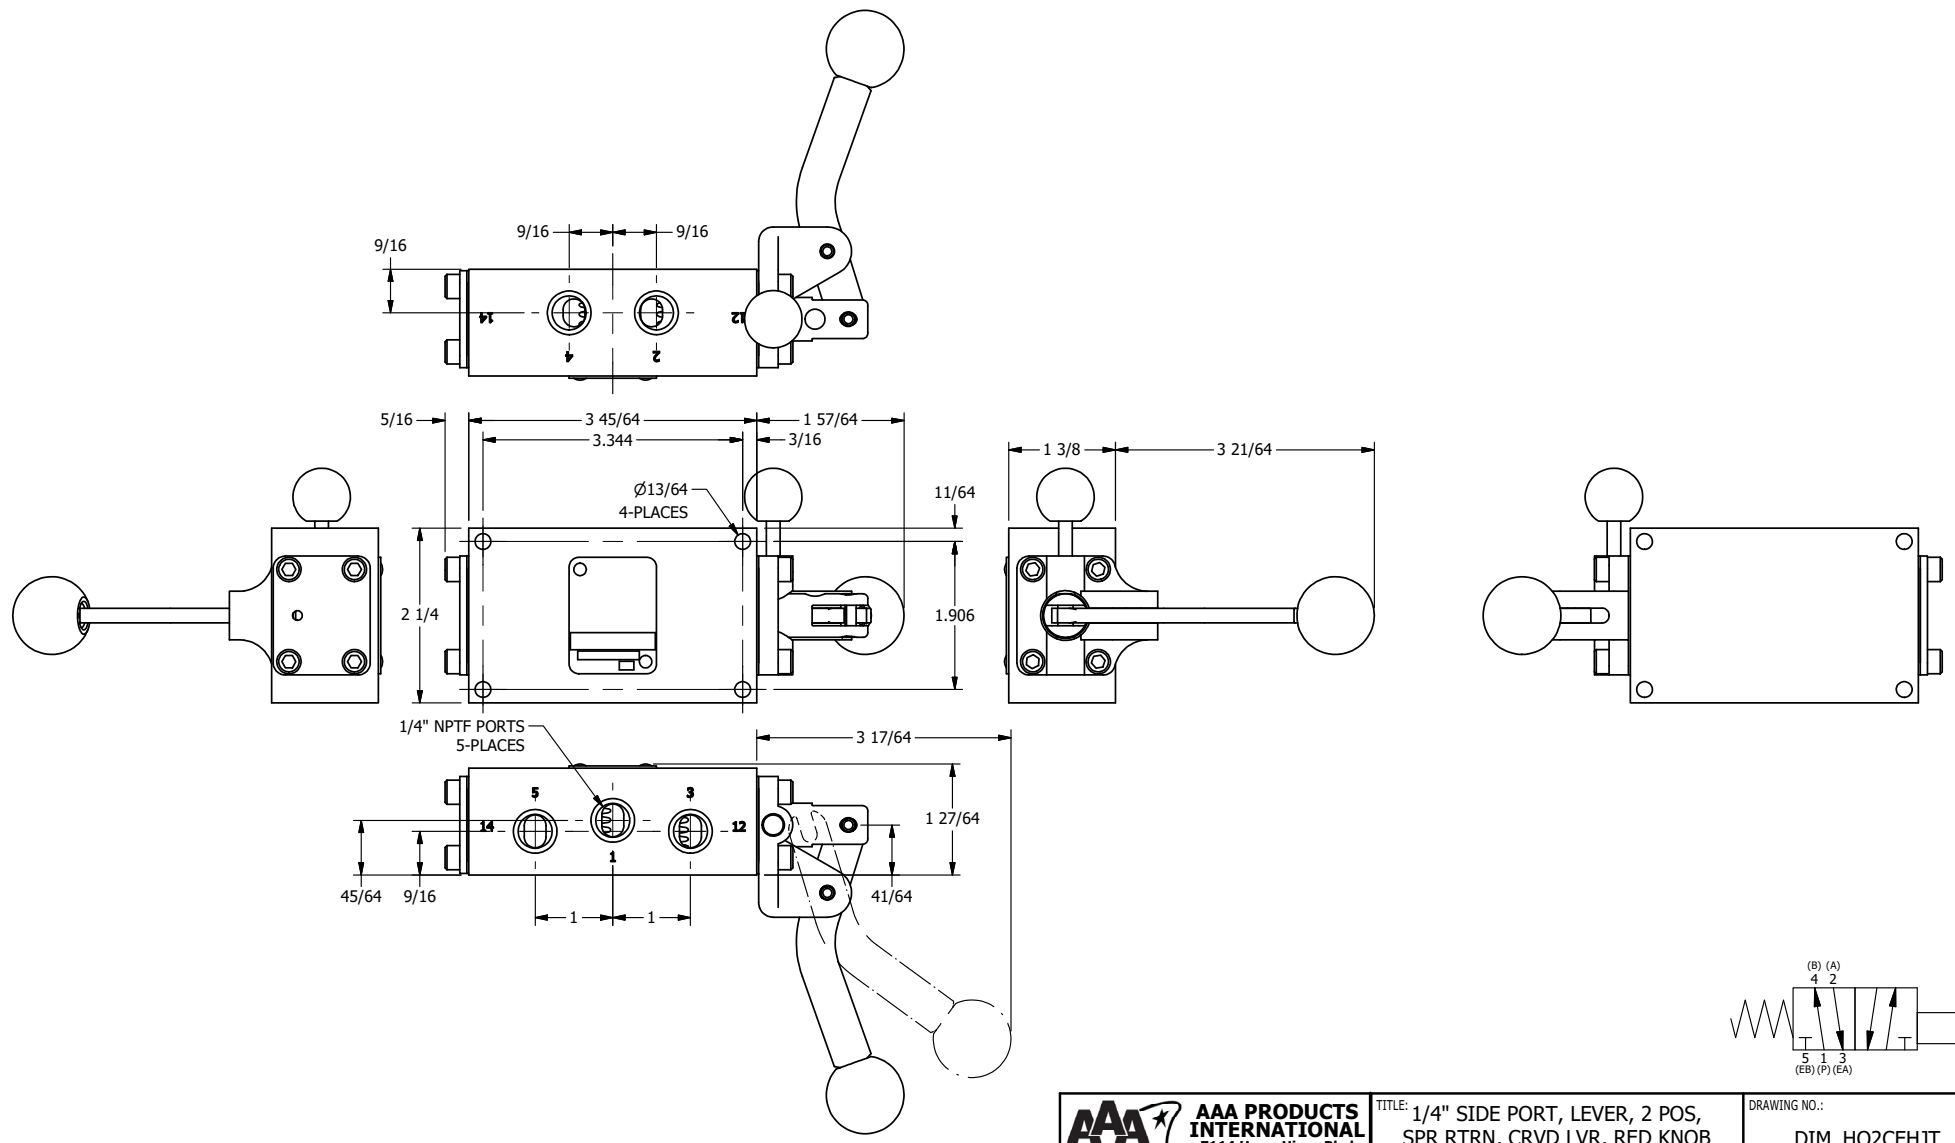

AAA
PRODUCTS
INTERNATIONAL

AAA PRODUCTS INTERNATIONAL
7114 Harry Hines Blvd
Dallas, TX 75235

TITLE: 1/4" SIDE PORT, LEVER, 2 POS,
SPR RTRN, CRVD LVR, RED KNOB
PIN LOCK A & C, HVY DTY, 180D LVR

DRAWING NO.:
DIM_HO2CEHJT