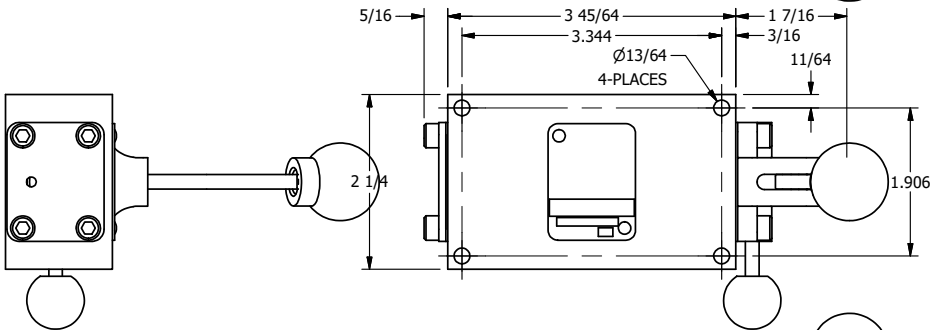

4

3

2

1

**AAA**  
PRODUCTS  
INTERNATIONAL

**AAA PRODUCTS  
INTERNATIONAL**  
7114 Harry Hines Blvd  
Dallas, TX 75235

TITLE: 1/4" SIDE PORT, LEVER, 2 POS,  
SPR RTRN, CRVD LVR,  
PIN LOCK A & C, HVY DTY

DRAWING NO.:  
DIM\_HO2CEH