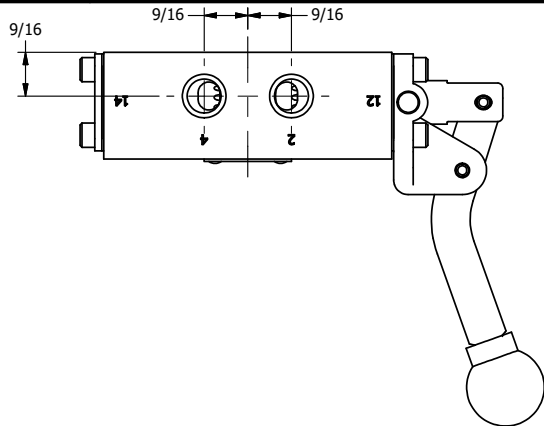

4

3

2

1

**AAA**  
PRODUCTS  
INTERNATIONAL

**AAA PRODUCTS  
INTERNATIONAL**  
7114 Harry Hines Blvd  
Dallas, TX 75235

TITLE: 1/4" SIDE PORT, LEVER, 2 POS,  
SPR RTRN, CRVD LVR,  
PIN LOCK A & C, HVY DTY

DRAWING NO.:  
DIM\_HO2CEH