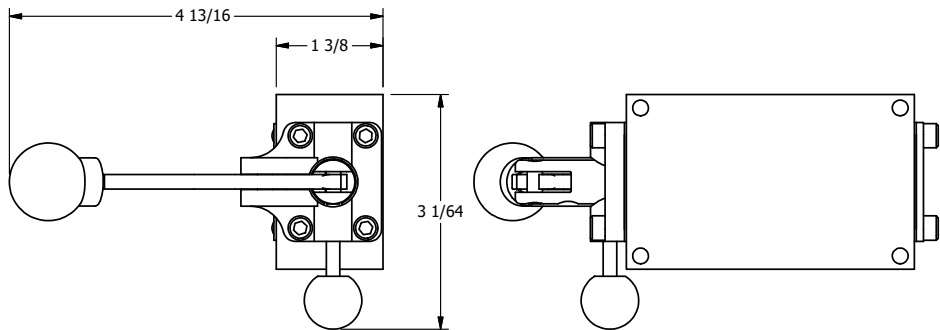

4

3

2

1

**AAA**  
PRODUCTS  
INTERNATIONAL

**AAA PRODUCTS  
INTERNATIONAL**  
7114 Harry Hines Blvd  
Dallas, TX 75235

TITLE: 1/4" SIDE PORT, LEVER, 2 POS,  
SPR RTRN, CRVD LVR,  
PIN LOCK A & C, HVY DTY

DRAWING NO.:  
DIM\_HO2CEH