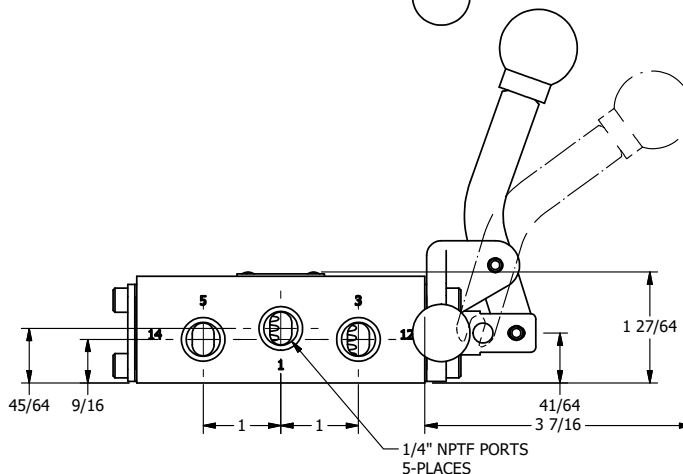

4

3

2

1

**AAA**  
PRODUCTS  
INTERNATIONAL

**AAA PRODUCTS  
INTERNATIONAL**  
7114 Harry Hines Blvd  
Dallas, TX 75235

TITLE: 1/4" SIDE PORT, LEVER, 2 POS,  
SPR RTRN, CRVD LVR,  
PIN LOCK A & C, HVY DTY

DRAWING NO.:  
DIM\_HO2CEH