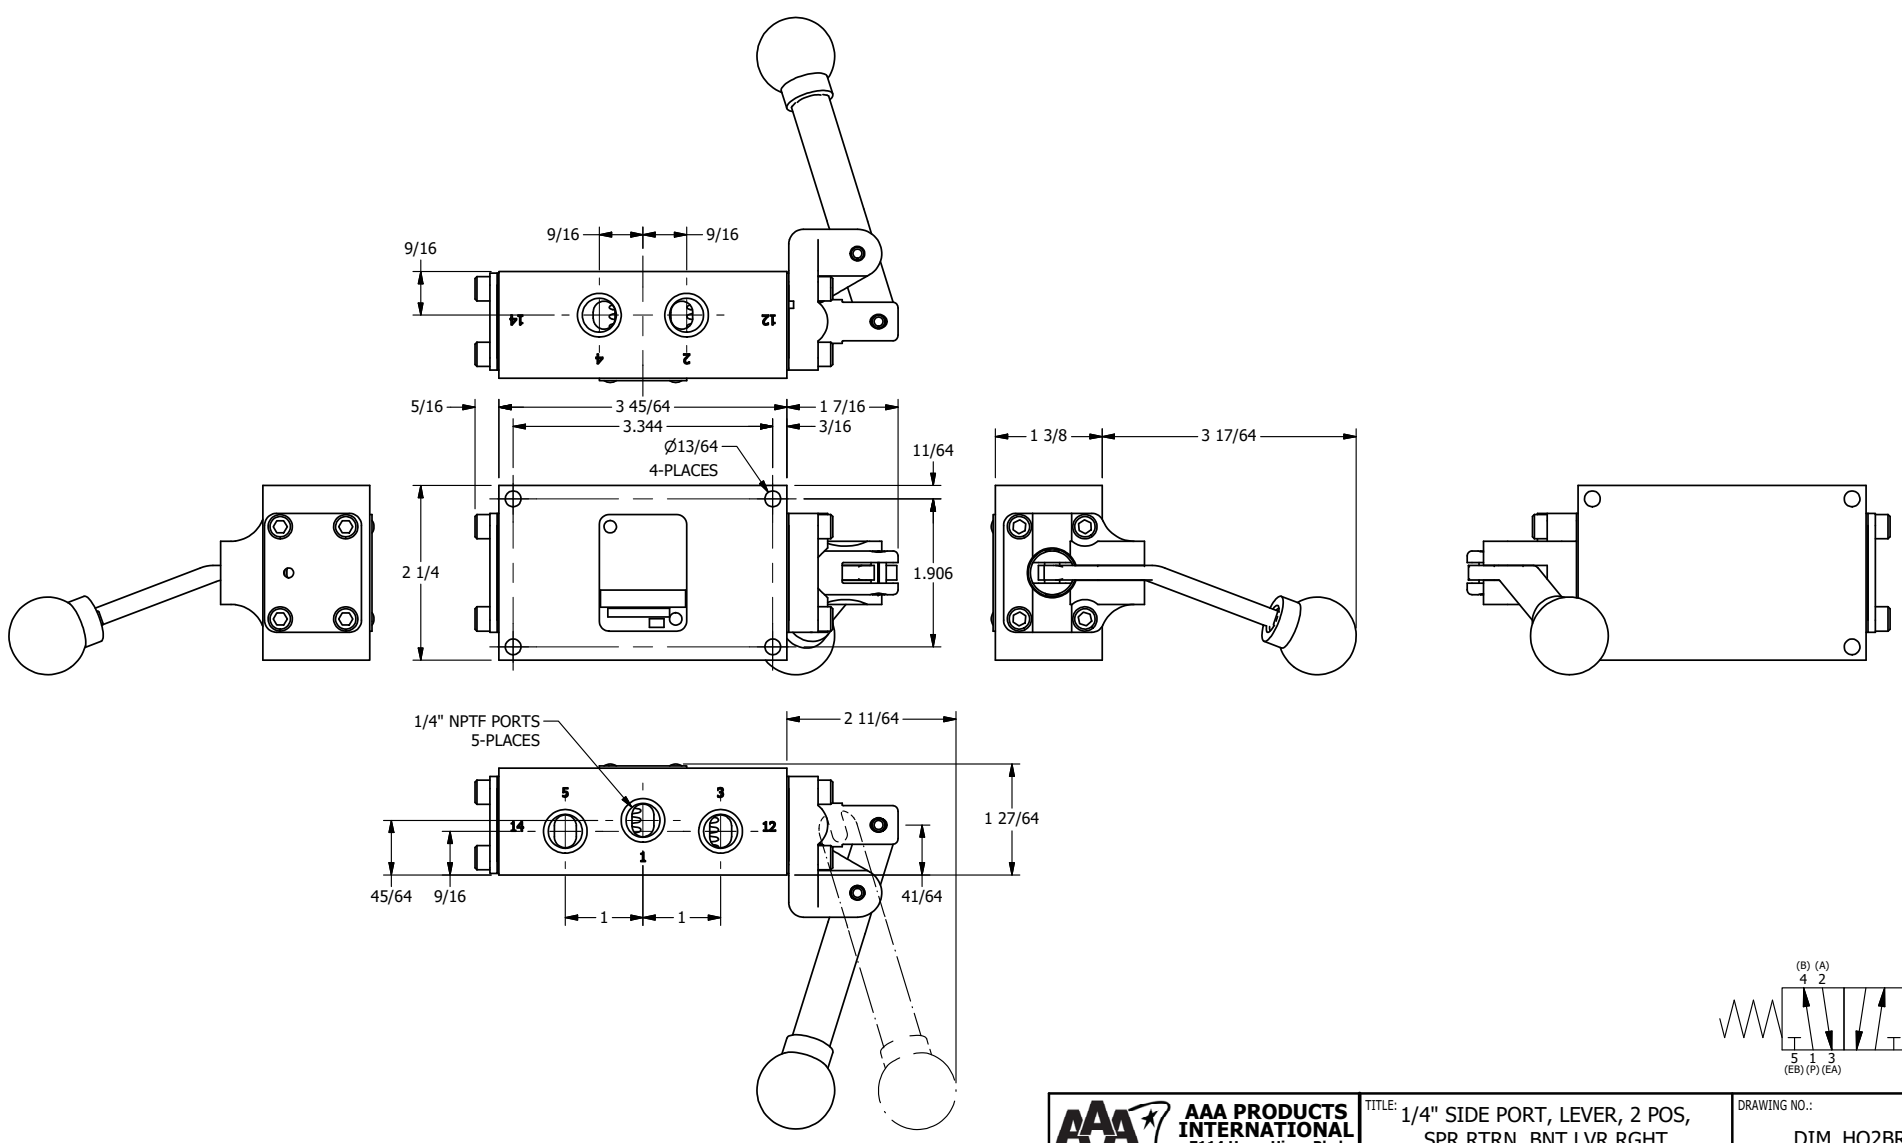

4

3

2

1

B

B

A

A

**AAA**  
PRODUCTS  
INTERNATIONAL

**AAA PRODUCTS  
INTERNATIONAL**  
7114 Harry Hines Blvd  
Dallas, TX 75235

TITLE: 1/4" SIDE PORT, LEVER, 2 POS,  
SPR RTRN, BNT LVR RGHT  
180D LVR

DRAWING NO.:  
DIM\_HO2BRT