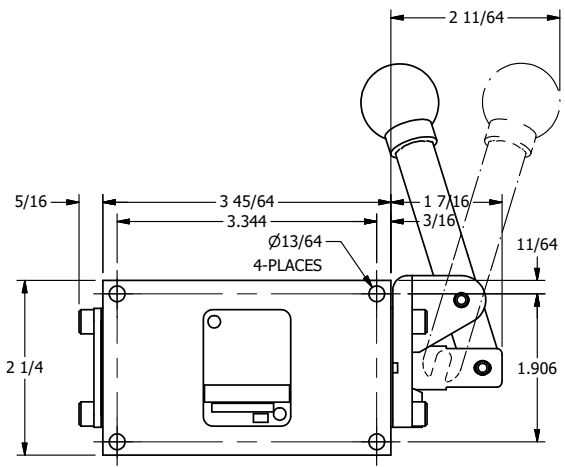

4

3

2

1

**AAA**  
PRODUCTS  
INTERNATIONAL

**AAA PRODUCTS  
INTERNATIONAL**  
7114 Harry Hines Blvd  
Dallas, TX 75235

TITLE: 1/4" SIDE PORT, LEVER, 2 POS,  
SPR RTRN, BNT LVR RGHT  
90D LVR

DRAWING NO.:  
DIM\_HO2BRR