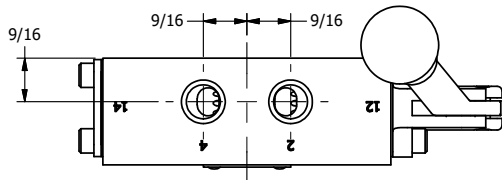

4

3

2

1

**AAA**  
PRODUCTS  
INTERNATIONAL

**AAA PRODUCTS  
INTERNATIONAL**  
7114 Harry Hines Blvd  
Dallas, TX 75235

TITLE: 1/4" SIDE PORT, LEVER, 2 POS,  
SPR RTRN, BNT LVR RGHT  
90D LVR

DRAWING NO.:  
DIM\_HO2BRR