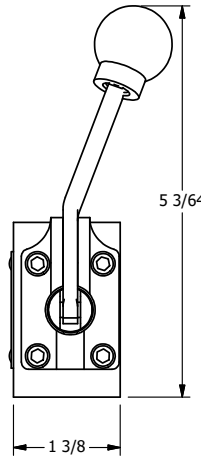

4

3

2

1

**AAA**  
PRODUCTS  
INTERNATIONAL

**AAA PRODUCTS  
INTERNATIONAL**  
7114 Harry Hines Blvd  
Dallas, TX 75235

TITLE: 1/4" SIDE PORT, LEVER, 2 POS,  
SPR RTRN, BNT LVR RGHT  
90D LVR

DRAWING NO.:  
DIM\_HO2BRR