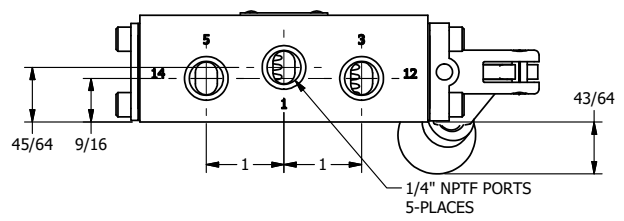

4

3

2

1

**AAA**  
PRODUCTS  
INTERNATIONAL

**AAA PRODUCTS  
INTERNATIONAL**  
7114 Harry Hines Blvd  
Dallas, TX 75235

TITLE: 1/4" SIDE PORT, LEVER, 2 POS,  
SPR RTRN, BNT LVR RGHT  
90D LVR

DRAWING NO.:  
DIM\_HO2BRR