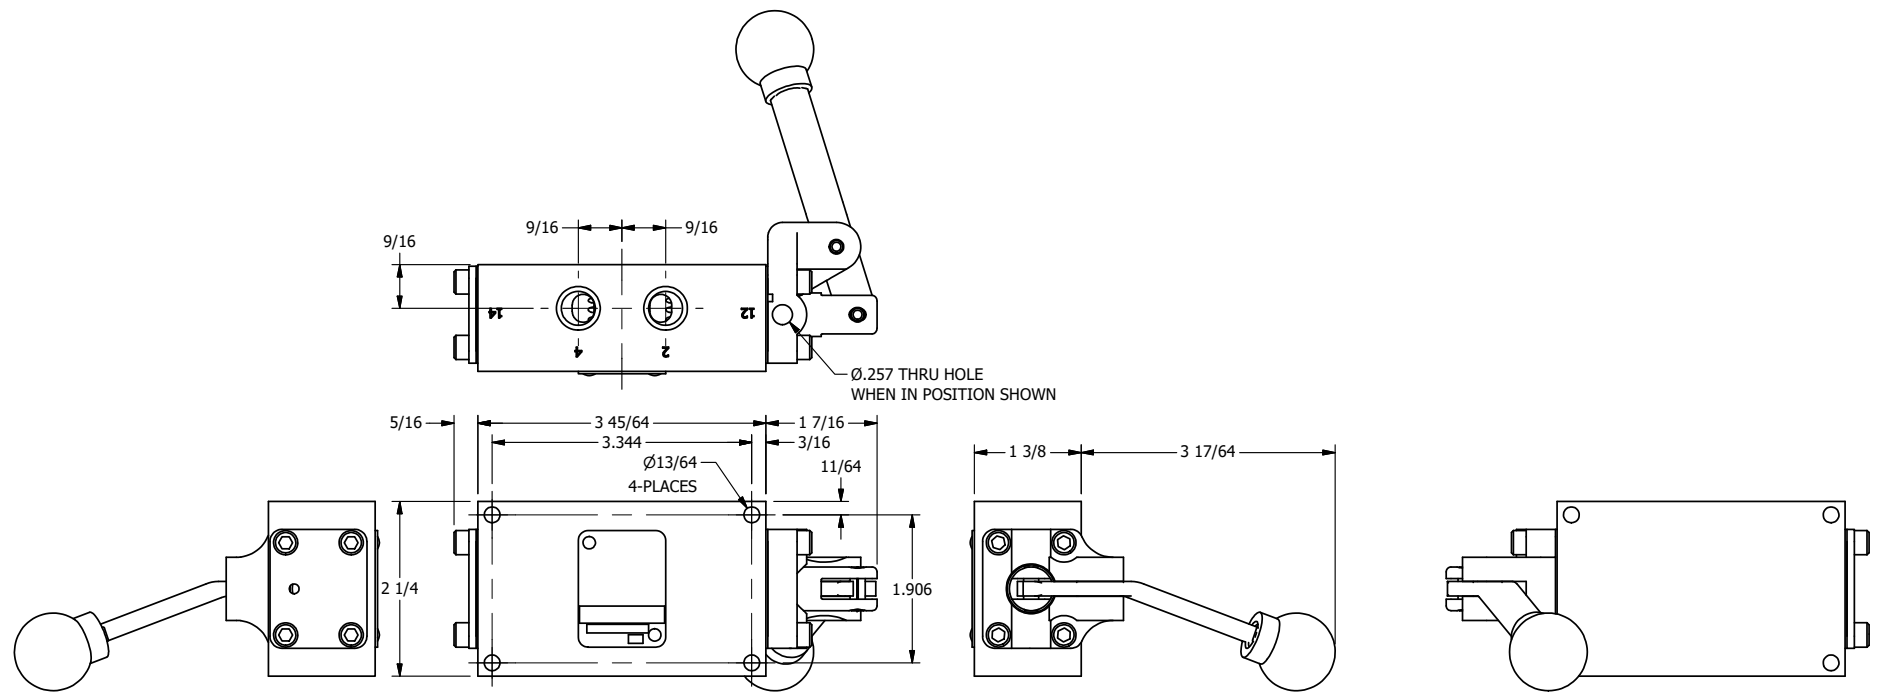

4

3

2

1

B

B

A

A

A

A

4

3

2

1

	AAA PRODUCTS INTERNATIONAL 7114 Harry Hines Blvd Dallas, TX 75235	TITLE: 1/4" SIDE PORT, LEVER, 2 POS, SPR RTRN, BNT LVR RT, LOCKOUT C, 180D LVR	DRAWING NO.: DIM_HO2BRL0T

THE INFORMATION CONTAINED WITHIN THIS DOCUMENT IS PROPRIETARY TO AAA PRODUCTS AND MAY NOT BE DISCLOSED WITHOUT PRIOR WRITTEN CONSENT