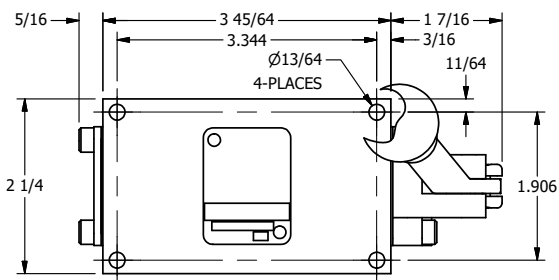

4

3

2

1

**AAA**  
PRODUCTS  
INTERNATIONAL

**AAA PRODUCTS  
INTERNATIONAL**  
7114 Harry Hines Blvd  
Dallas, TX 75235

TITLE: 1/4" SIDE PORT, LEVER, 2 POS,  
SPR RTRN, BNT LVR RGHT  
LOCKOUT C

DRAWING NO.:  
DIM\_HO2BRLO