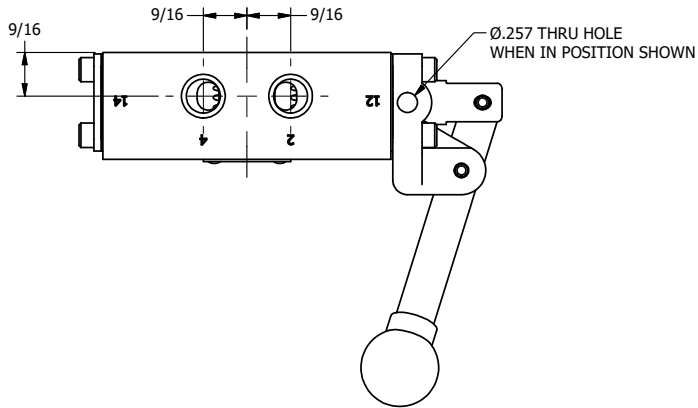

4

3

2

1

**AAA**  
PRODUCTS  
INTERNATIONAL

**AAA PRODUCTS  
INTERNATIONAL**  
7114 Harry Hines Blvd  
Dallas, TX 75235

TITLE: 1/4" SIDE PORT, LEVER, 2 POS,  
SPR RTRN, BNT LVR RGHT  
LOCKOUT C

DRAWING NO.:  
DIM\_HO2BRLO