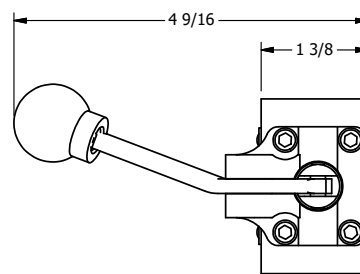

4

3

2

1

**AAA**  
PRODUCTS  
INTERNATIONAL

**AAA PRODUCTS  
INTERNATIONAL**  
7114 Harry Hines Blvd  
Dallas, TX 75235

TITLE: 1/4" SIDE PORT, LEVER, 2 POS,  
SPR RTRN, BNT LVR RGHT  
LOCKOUT C

DRAWING NO.:  
DIM\_HO2BRLO