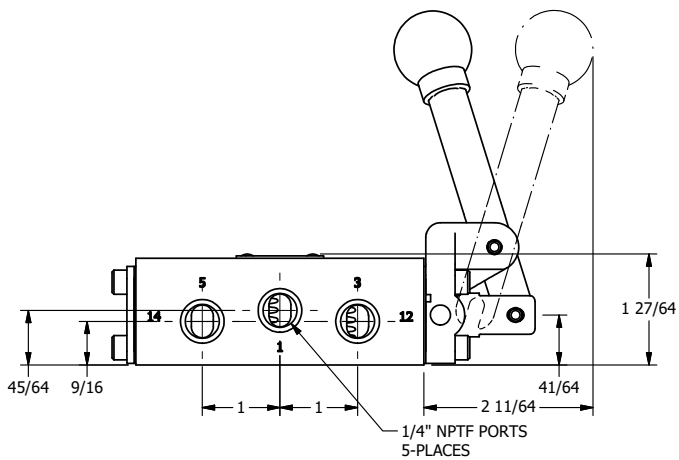

4

3

2

1

**AAA**  
PRODUCTS  
INTERNATIONAL

**AAA PRODUCTS  
INTERNATIONAL**  
7114 Harry Hines Blvd  
Dallas, TX 75235

TITLE: 1/4" SIDE PORT, LEVER, 2 POS,  
SPR RTRN, BNT LVR RGHT  
LOCKOUT C

DRAWING NO.:  
DIM\_HO2BRLO