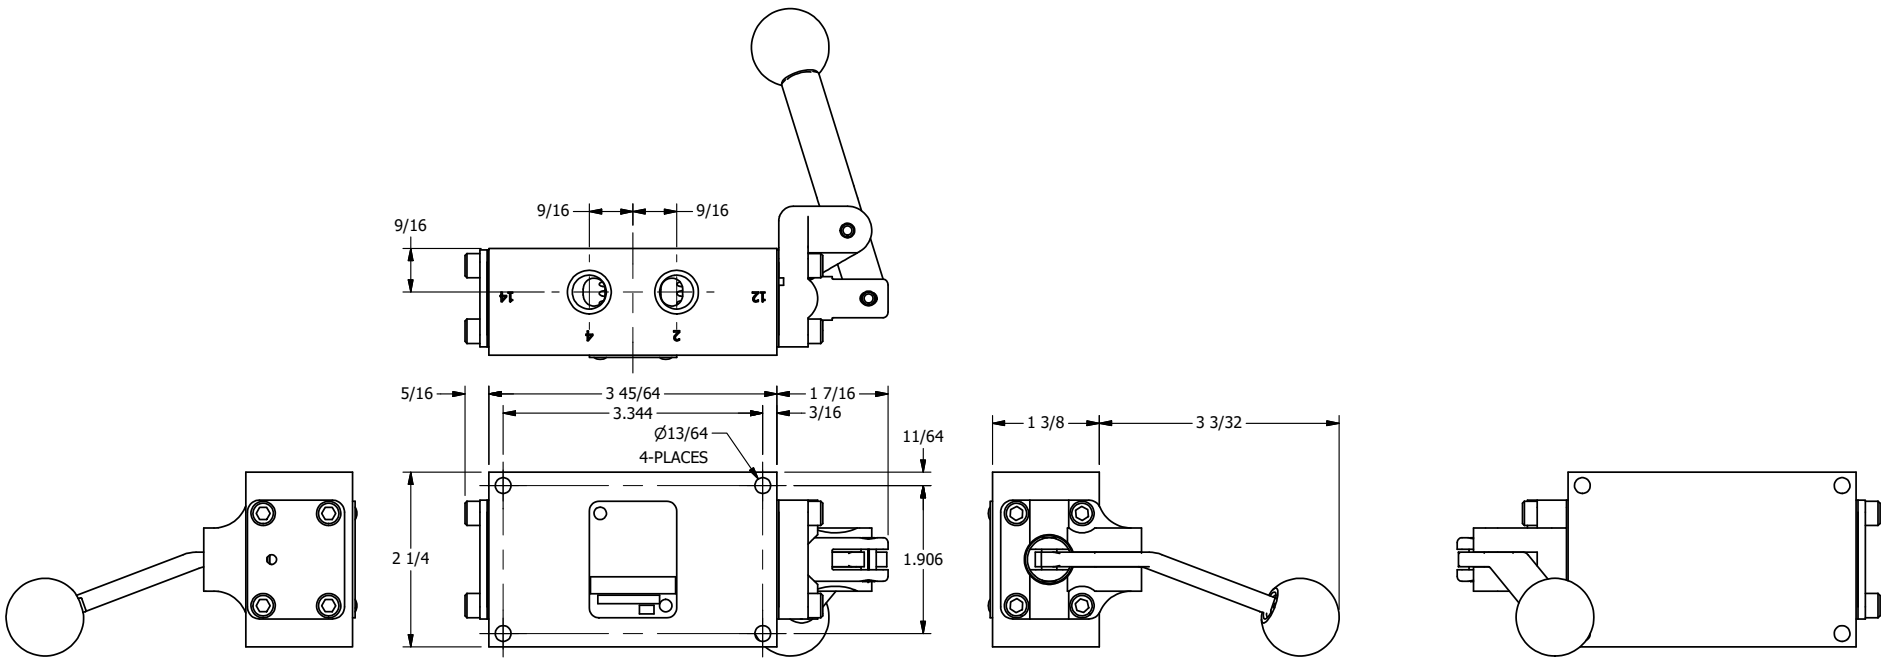

4

3

2

1

**AAA**  
PRODUCTS  
INTERNATIONAL

**AAA PRODUCTS  
INTERNATIONAL**  
7114 Harry Hines Blvd  
Dallas, TX 75235

TITLE: 1/4" SIDE PORT, LEVER, 2 POS,  
SPR RTRN, BNT LVR RT,  
RED KNOB, 180D LVR

DRAWING NO.:  
DIM\_HO2BRJT