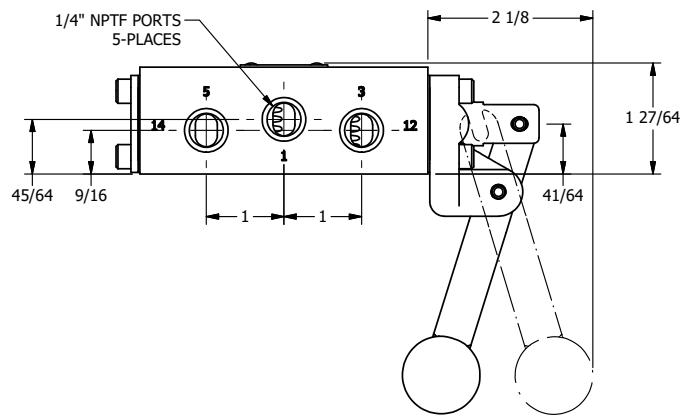

4

3

2

1

**AAA**  
PRODUCTS  
INTERNATIONAL

**AAA PRODUCTS  
INTERNATIONAL**  
7114 Harry Hines Blvd  
Dallas, TX 75235

TITLE: 1/4" SIDE PORT, LEVER, 2 POS,  
SPR RTRN, BNT LVR RT,  
RED KNOB, 180D LVR

DRAWING NO.:  
DIM\_HO2BRJT