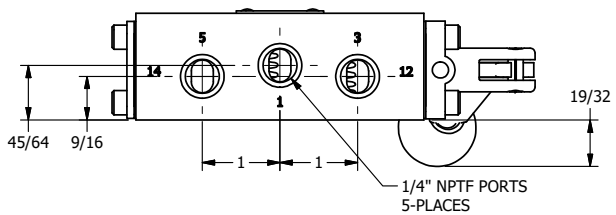

4

3

2

1

**AAA**  
PRODUCTS  
INTERNATIONAL

**AAA PRODUCTS  
INTERNATIONAL**  
7114 Harry Hines Blvd  
Dallas, TX 75235

TITLE: 1/4" SIDE PORT, LEVER, 2 POS,  
SPR RTRN, BNT LVR RT,  
RED KNOB, 90D LVR

DRAWING NO.:  
DIM\_HO2BRJR