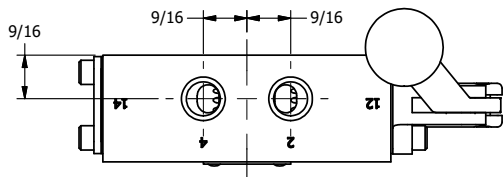

4

3

2

1

**AAA**  
PRODUCTS  
INTERNATIONAL

**AAA PRODUCTS  
INTERNATIONAL**  
7114 Harry Hines Blvd  
Dallas, TX 75235

TITLE: 1/4" SIDE PORT, LEVER, 2 POS,  
SPR RTRN, BNT LVR RT,  
RED KNOB, 90D LVR

DRAWING NO.:  
DIM\_HO2BRJR