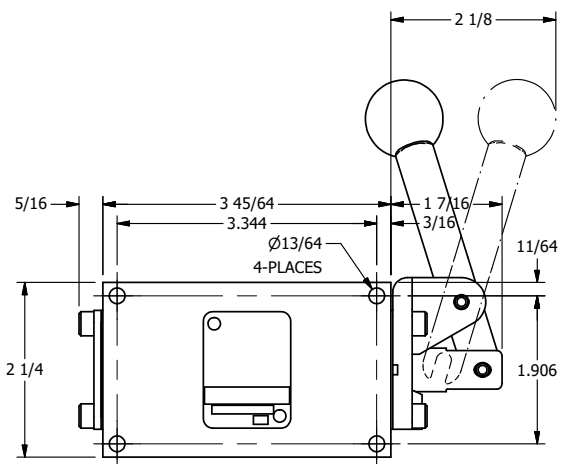

4

3

2

1

**AAA**  
PRODUCTS  
INTERNATIONAL

**AAA PRODUCTS  
INTERNATIONAL**  
7114 Harry Hines Blvd  
Dallas, TX 75235

TITLE: 1/4" SIDE PORT, LEVER, 2 POS,  
SPR RTRN, BNT LVR RT,  
RED KNOB, 90D LVR

DRAWING NO.:  
DIM\_HO2BRJR