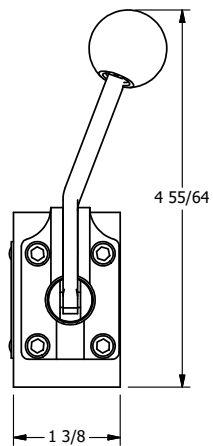

4

3

2

1

**AAA**  
PRODUCTS  
INTERNATIONAL

**AAA PRODUCTS  
INTERNATIONAL**  
7114 Harry Hines Blvd  
Dallas, TX 75235

TITLE: 1/4" SIDE PORT, LEVER, 2 POS,  
SPR RTRN, BNT LVR RT,  
RED KNOB, 90D LVR

DRAWING NO.:  
DIM\_HO2BRJR