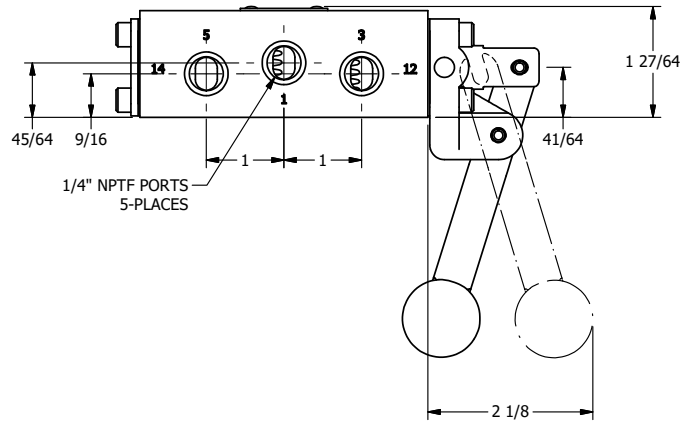

AAA
PRODUCTS
INTERNATIONAL

AAA PRODUCTS INTERNATIONAL
7114 Harry Hines Blvd
Dallas, TX 75235

TITLE: 1/4" SIDE PORT, LEVER, 2 POS,
SPR RTRN, BNT LVR RT,
RED KNOB, LOCKOUT C, 180D LVR

DRAWING NO.:
DIM_H02BRJLOT