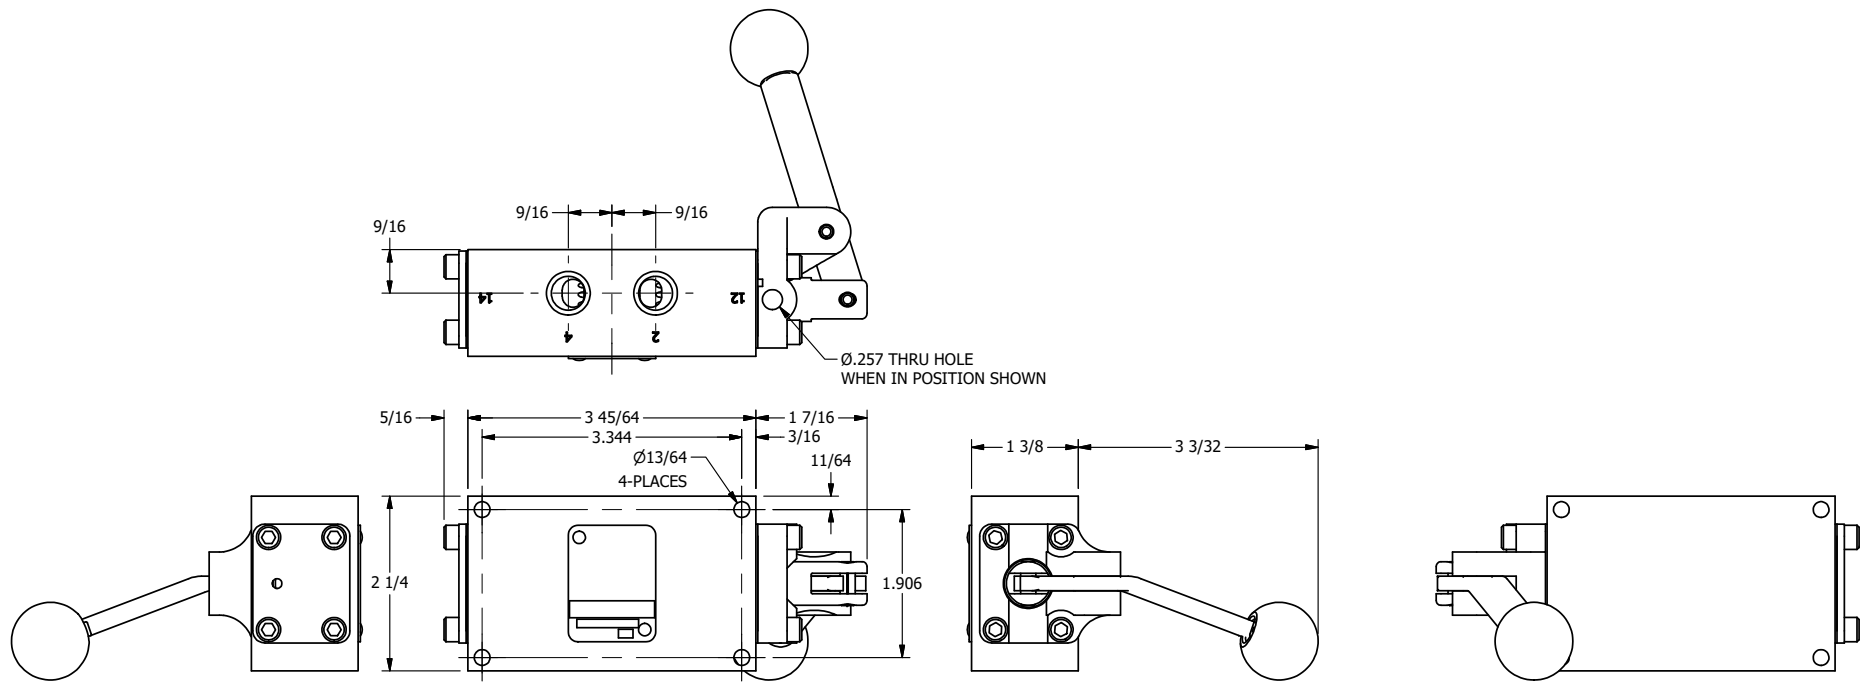

4

3

2

1

B

B

A

A

AAA
PRODUCTS
INTERNATIONAL

AAA PRODUCTS INTERNATIONAL
7114 Harry Hines Blvd
Dallas, TX 75235

TITLE: 1/4" SIDE PORT, LEVER, 2 POS,
SPR RTRN, BNT LVR RT,
RED KNOB, LOCKOUT C, 180D LVR

DRAWING NO.:
DIM_H02BRJLOT

4

3

2

1

THE INFORMATION CONTAINED WITHIN THIS DOCUMENT IS PROPRIETARY TO AAA PRODUCTS AND MAY NOT BE DISCLOSED WITHOUT PRIOR WRITTEN CONSENT