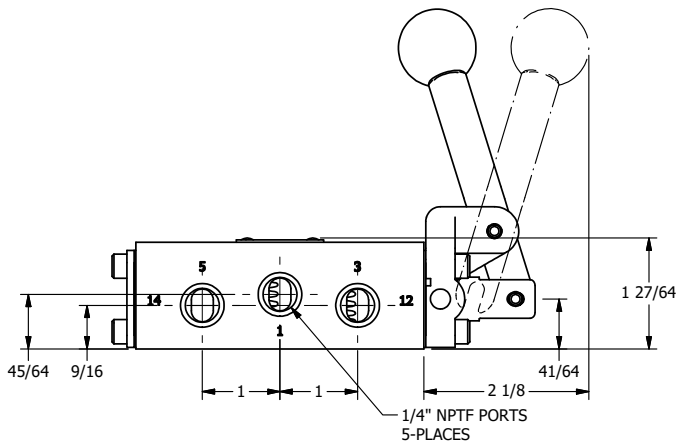

4

3

2

1

AAA
PRODUCTS
INTERNATIONAL

**AAA PRODUCTS
INTERNATIONAL**
7114 Harry Hines Blvd
Dallas, TX 75235

TITLE: 1/4" SIDE PORT, LEVER, 2 POS,
SPR RTRN, BNT LVR RT,
RED KNOB, LOCKOUT C

DRAWING NO.:
DIM_HO2BRJLO