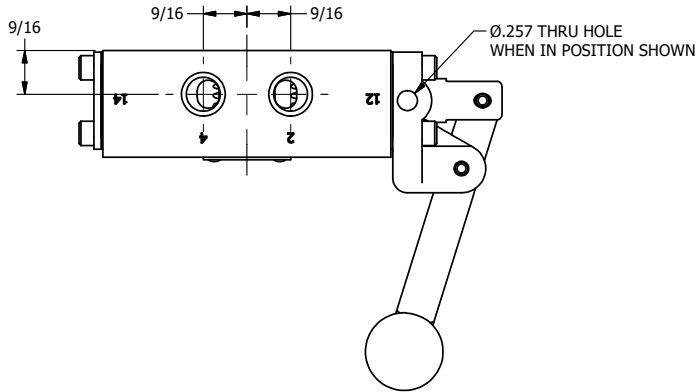

4

3

2

1

AAA
PRODUCTS
INTERNATIONAL

**AAA PRODUCTS
INTERNATIONAL**
7114 Harry Hines Blvd
Dallas, TX 75235

TITLE: 1/4" SIDE PORT, LEVER, 2 POS,
SPR RTRN, BNT LVR RT,
RED KNOB, LOCKOUT C

DRAWING NO.:
DIM_HO2BRJLO