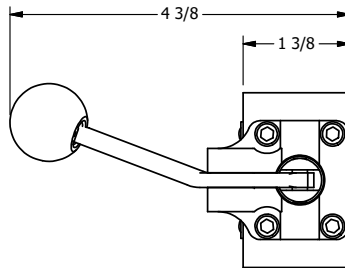

4

3

2

1

AAA
PRODUCTS
INTERNATIONAL

**AAA PRODUCTS
INTERNATIONAL**
7114 Harry Hines Blvd
Dallas, TX 75235

TITLE: 1/4" SIDE PORT, LEVER, 2 POS,
SPR RTRN, BNT LVR RT,
RED KNOB, LOCKOUT C

DRAWING NO.:
DIM_HO2BRJLO