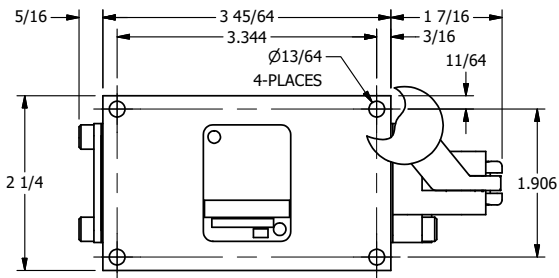

4

3

2

1

AAA
PRODUCTS
INTERNATIONAL

**AAA PRODUCTS
INTERNATIONAL**
7114 Harry Hines Blvd
Dallas, TX 75235

TITLE: 1/4" SIDE PORT, LEVER, 2 POS,
SPR RTRN, BNT LVR RT,
RED KNOB, LOCKOUT C

DRAWING NO.:
DIM_HO2BRJLO