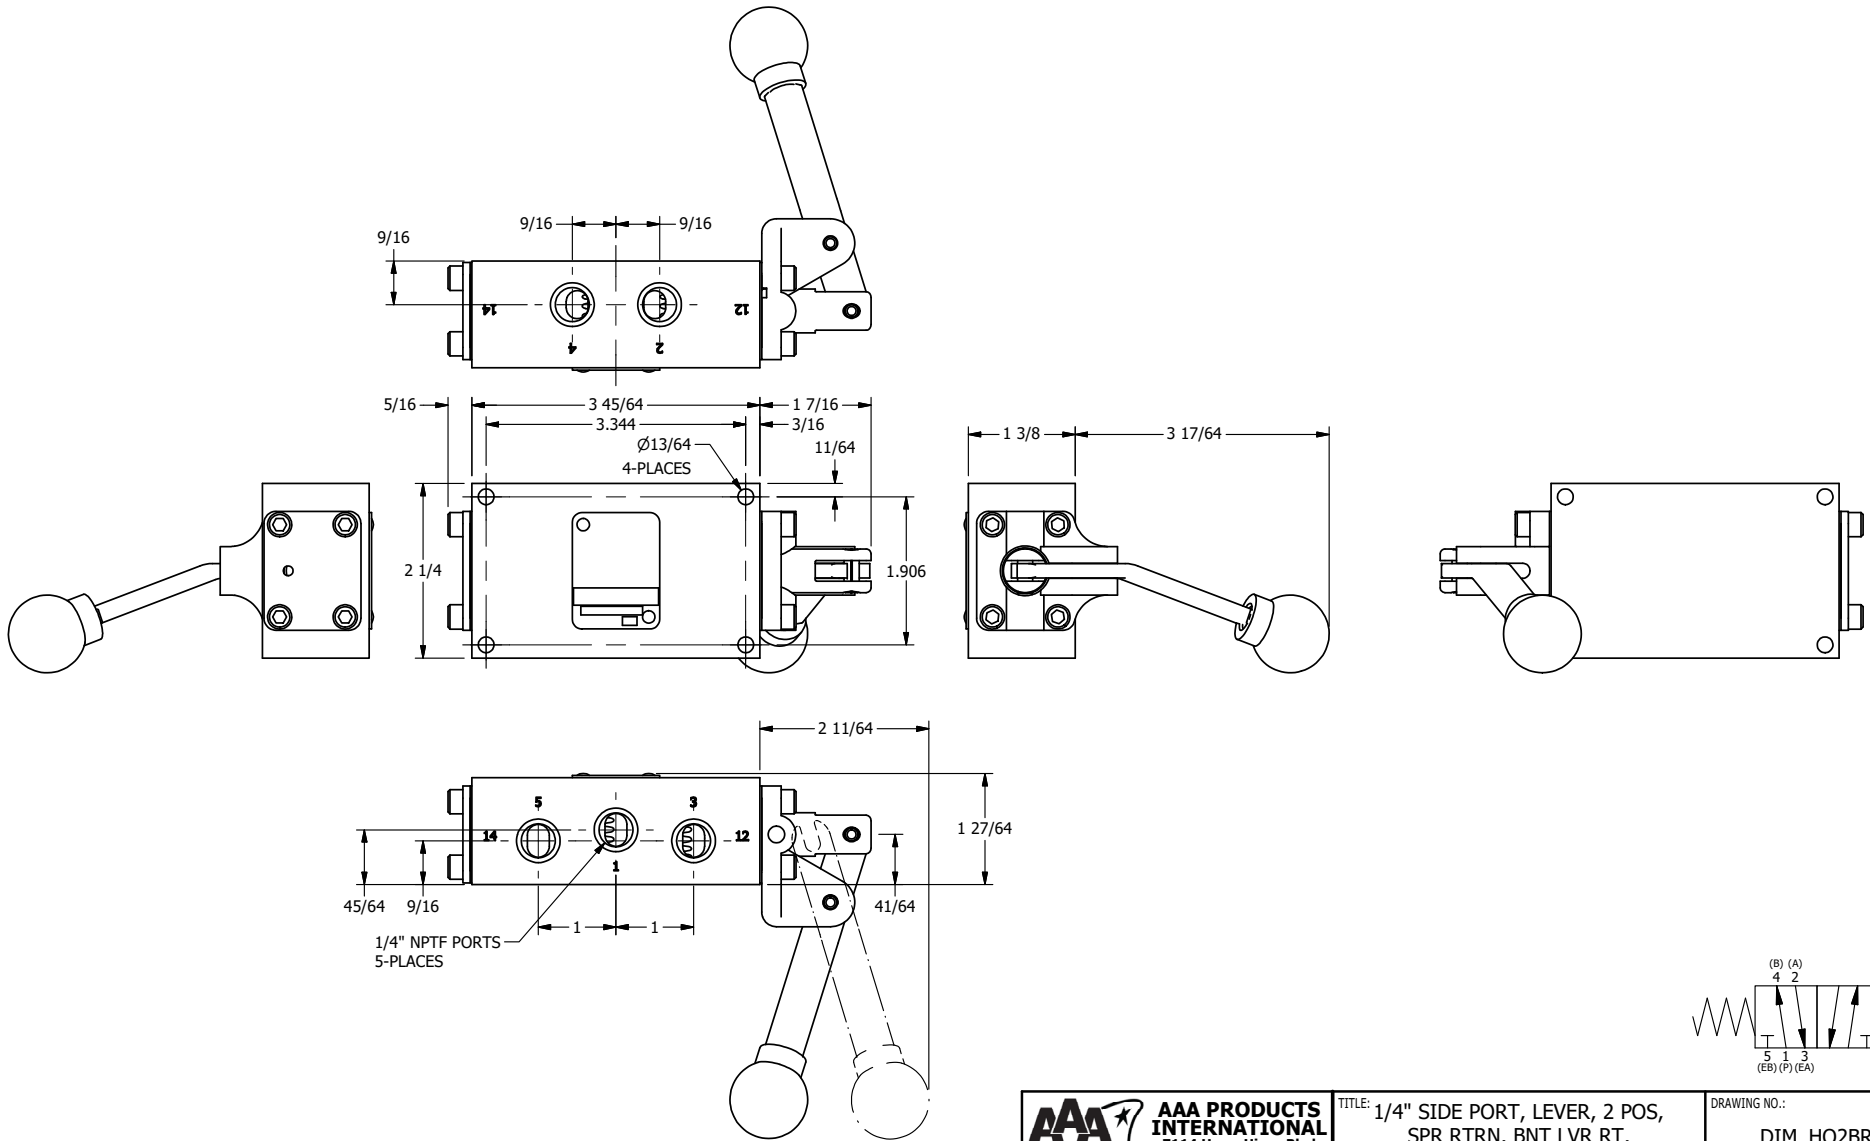

4

3

2

1

AAA
PRODUCTS
INTERNATIONAL

AAA PRODUCTS INTERNATIONAL
7114 Harry Hines Blvd
Dallas, TX 75235

TITLE: 1/4" SIDE PORT, LEVER, 2 POS,
SPR RTRN, BNT LVR RT,
HVY DTY, 180D LVR

DRAWING NO.:
DIM_HO2BRHT