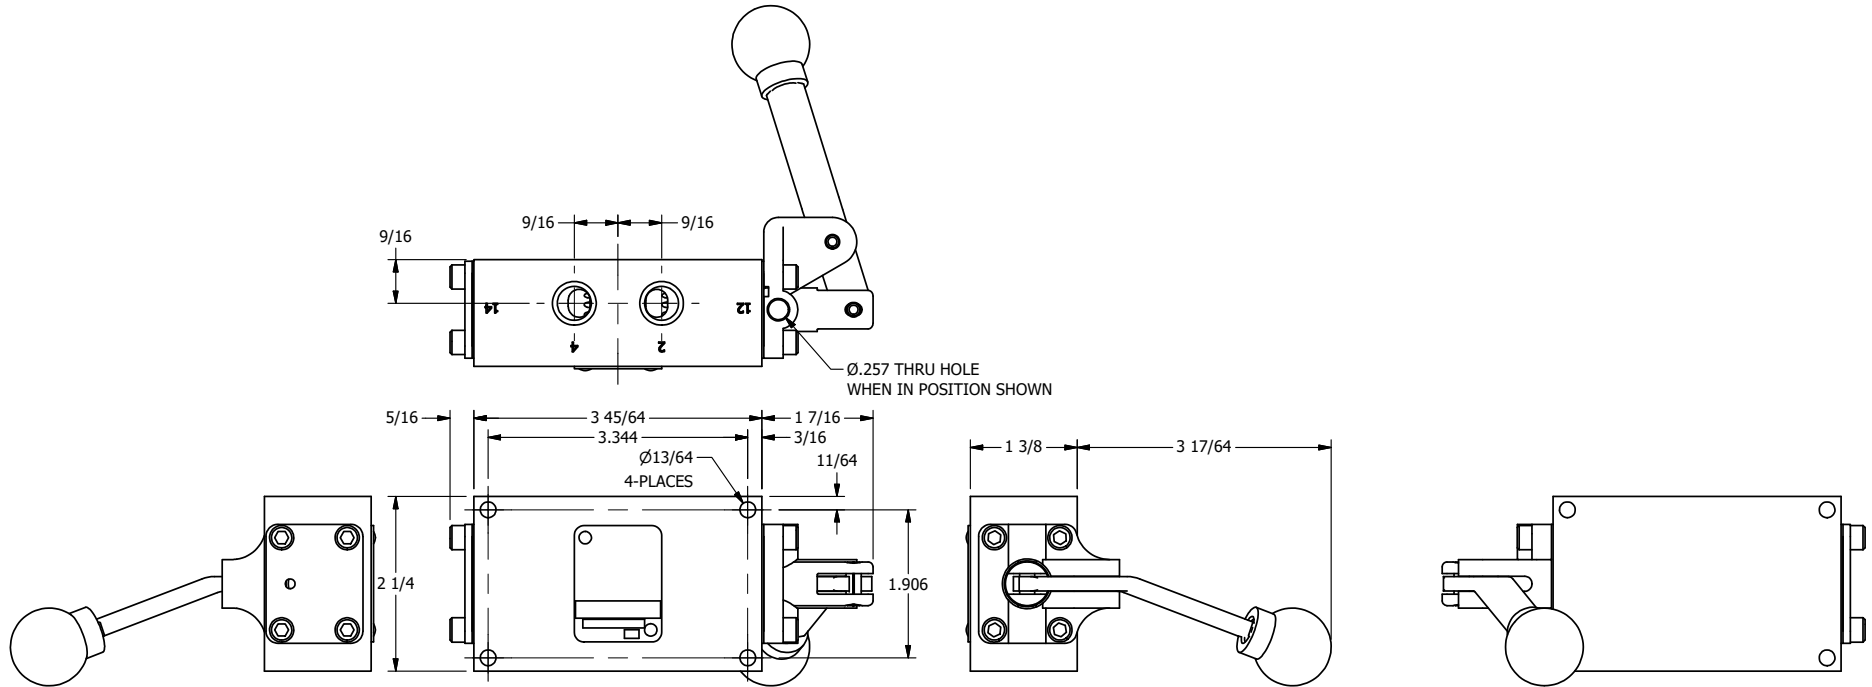

4

3

2

1

B

B

A

A

AAA
PRODUCTS
INTERNATIONAL

**AAA PRODUCTS
INTERNATIONAL**
7114 Harry Hines Blvd
Dallas, TX 75235

TITLE: 1/4" SIDE PORT, LEVER, 2 POS,
SPR RTRN, BNT LVR RT,
HVY DTY, LOCKOUT C, 180D LVR

DRAWING NO.:
DIM_HO2BRHLOT

4

3

2

1

THE INFORMATION CONTAINED WITHIN THIS DOCUMENT IS PROPRIETARY TO AAA PRODUCTS AND MAY NOT BE DISCLOSED WITHOUT PRIOR WRITTEN CONSENT