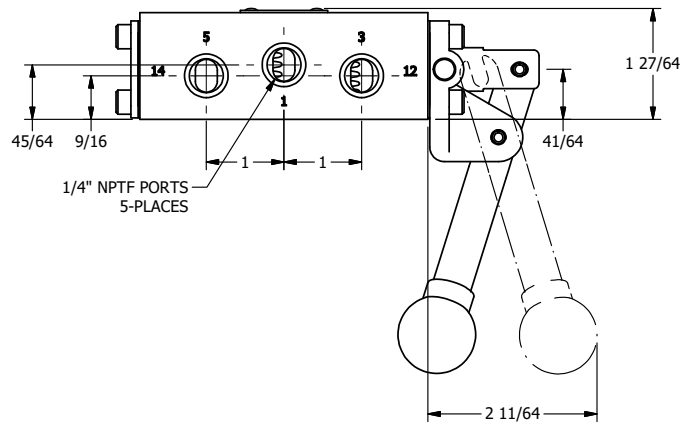

AAA
PRODUCTS
INTERNATIONAL

**AAA PRODUCTS
INTERNATIONAL**
7114 Harry Hines Blvd
Dallas, TX 75235

TITLE: 1/4" SIDE PORT, LEVER, 2 POS,
SPR RTRN, BNT LVR RT,
HVY DTY, LOCKOUT C, 180D LVR

DRAWING NO.:
DIM_HO2BRHLOT