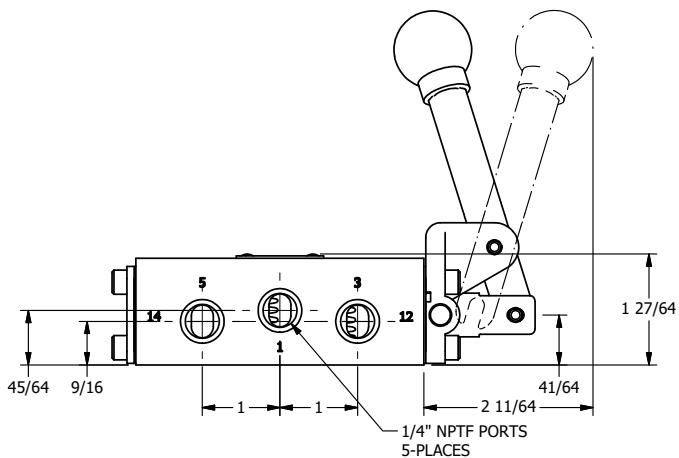

4

3

2

1

**AAA**  
PRODUCTS  
INTERNATIONAL

**AAA PRODUCTS  
INTERNATIONAL**  
7114 Harry Hines Blvd  
Dallas, TX 75235

TITLE: 1/4" SIDE PORT, LEVER, 2 POS,  
SPR RTRN, BNT LVR RT,  
HVY DTY, LOCKOUT C

DRAWING NO.:  
DIM\_HO2BRHLO