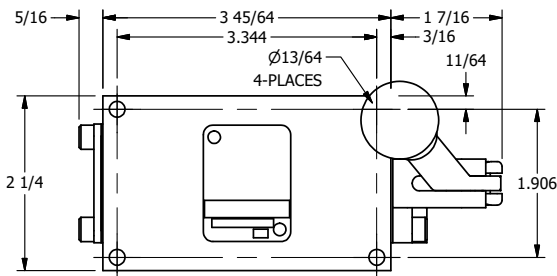

4

3

2

1

**AAA**  
PRODUCTS  
INTERNATIONAL

**AAA PRODUCTS  
INTERNATIONAL**  
7114 Harry Hines Blvd  
Dallas, TX 75235

TITLE: 1/4" SIDE PORT, LEVER, 2 POS,  
SPR RTRN, BNT LVR RT,  
HVY DTY, LOCKOUT C

DRAWING NO.:  
DIM\_HO2BRHLO