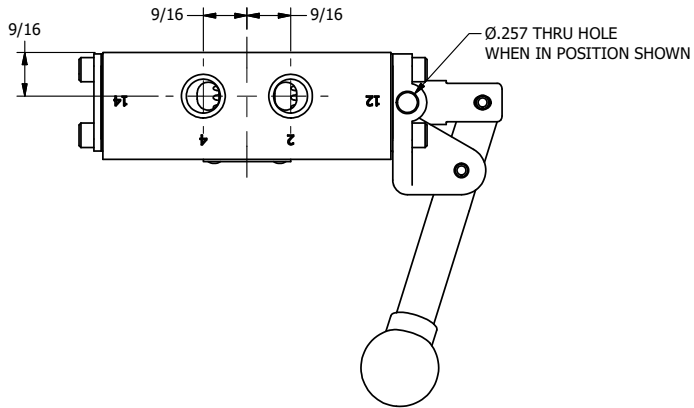

4

3

2

1

**AAA**  
PRODUCTS  
INTERNATIONAL

**AAA PRODUCTS  
INTERNATIONAL**  
7114 Harry Hines Blvd  
Dallas, TX 75235

TITLE: 1/4" SIDE PORT, LEVER, 2 POS,  
SPR RTRN, BNT LVR RT,  
HVY DTY, LOCKOUT C

DRAWING NO.:  
DIM\_HO2BRHLO