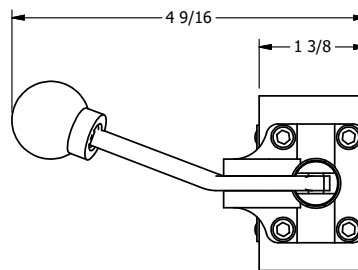

4

3

2

1

**AAA**  
PRODUCTS  
INTERNATIONAL

**AAA PRODUCTS  
INTERNATIONAL**  
7114 Harry Hines Blvd  
Dallas, TX 75235

TITLE: 1/4" SIDE PORT, LEVER, 2 POS,  
SPR RTRN, BNT LVR RT,  
HVY DTY, LOCKOUT C

DRAWING NO.:  
DIM\_HO2BRHLO