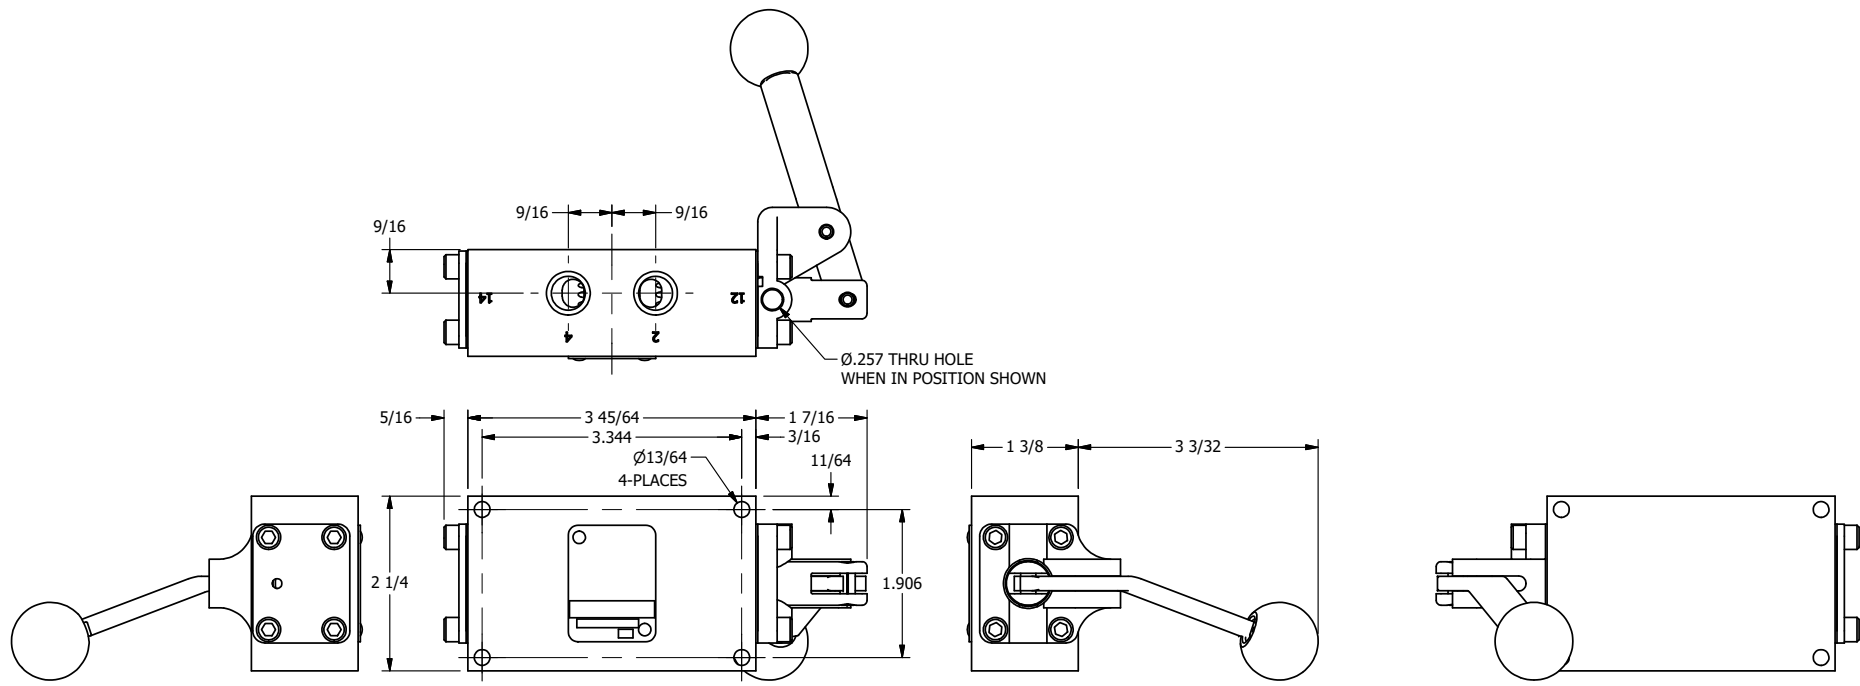

4

3

2

1

B

B

A

A

AAA
PRODUCTS
INTERNATIONAL

**AAA PRODUCTS
INTERNATIONAL**
7114 Harry Hines Blvd
Dallas, TX 75235

TITLE: 1/4" SIDE PORT, LEVER, 2 POS,
SPR RTRN, BNT LVR RT, RED KNOB
HVY DTY, LOCKOUT C, 180D LVR

DRAWING NO.:
DIM_HO2BRHJLOT

4

3

2

1

THE INFORMATION CONTAINED WITHIN THIS DOCUMENT IS PROPRIETARY TO AAA PRODUCTS AND MAY NOT BE DISCLOSED WITHOUT PRIOR WRITTEN CONSENT