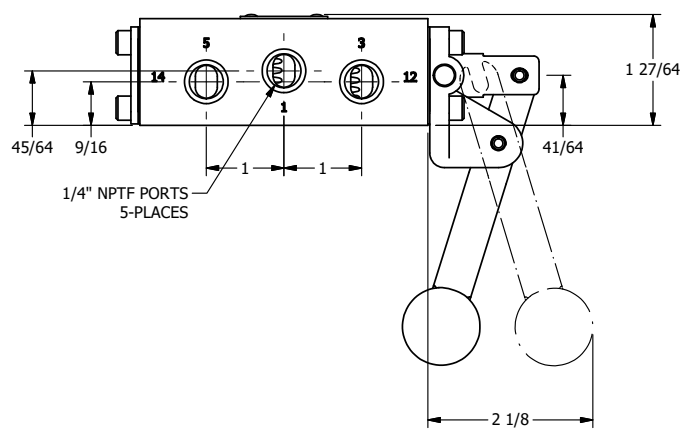

AAA
PRODUCTS
INTERNATIONAL

**AAA PRODUCTS
INTERNATIONAL**
7114 Harry Hines Blvd
Dallas, TX 75235

TITLE: 1/4" SIDE PORT, LEVER, 2 POS,
SPR RTRN, BNT LVR RT, RED KNOB
HVY DTY, LOCKOUT C, 180D LVR

DRAWING NO.:
DIM_HO2BRHJLOT