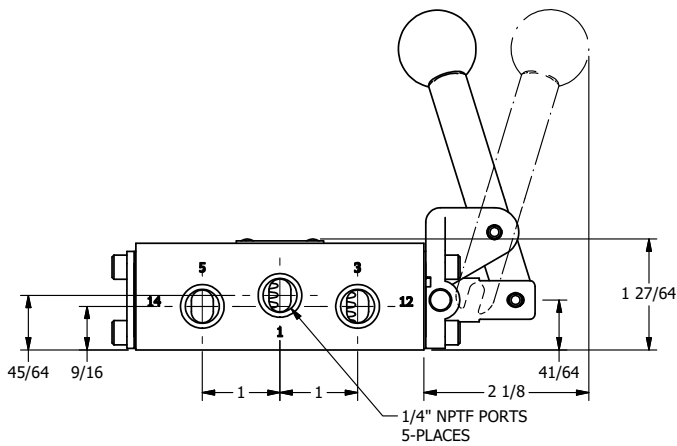

4

3

2

1

**AAA**  
PRODUCTS  
INTERNATIONAL

**AAA PRODUCTS  
INTERNATIONAL**  
7114 Harry Hines Blvd  
Dallas, TX 75235

TITLE: 1/4" SIDE PORT, LEVER, 2 POS,  
SPR RTRN, BNT LVR RT,  
HVY DTY, RED KNOB, LOCKOUT C

DRAWING NO.:  
DIM\_HO2BRHJLO

THE INFORMATION CONTAINED WITHIN THIS DOCUMENT IS PROPRIETARY TO AAA PRODUCTS AND MAY NOT BE DISCLOSED WITHOUT PRIOR WRITTEN CONSENT

4

3

2

1

B

B