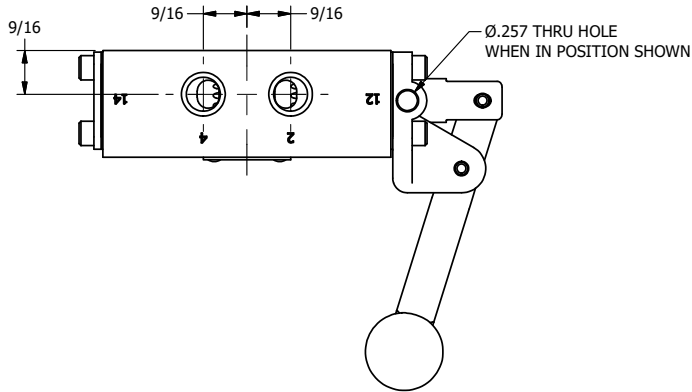

4

3

2

1

**AAA**  
PRODUCTS  
INTERNATIONAL

**AAA PRODUCTS  
INTERNATIONAL**  
7114 Harry Hines Blvd  
Dallas, TX 75235

TITLE: 1/4" SIDE PORT, LEVER, 2 POS,  
SPR RTRN, BNT LVR RT,  
HVY DTY, RED KNOB, LOCKOUT C