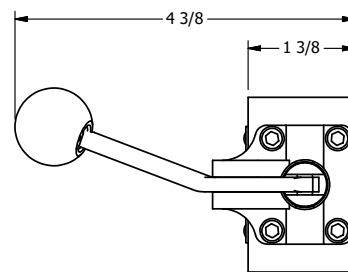

4

3

2

1

**AAA**  
PRODUCTS  
INTERNATIONAL

**AAA PRODUCTS  
INTERNATIONAL**  
7114 Harry Hines Blvd  
Dallas, TX 75235

TITLE: 1/4" SIDE PORT, LEVER, 2 POS,  
SPR RTRN, BNT LVR RT,  
HVY DTY, RED KNOB, LOCKOUT C

DRAWING NO.:  
DIM\_HO2BRHJLO

THE INFORMATION CONTAINED WITHIN THIS DOCUMENT IS PROPRIETARY TO AAA PRODUCTS AND MAY NOT BE DISCLOSED WITHOUT PRIOR WRITTEN CONSENT

4

3

2

1

B

B