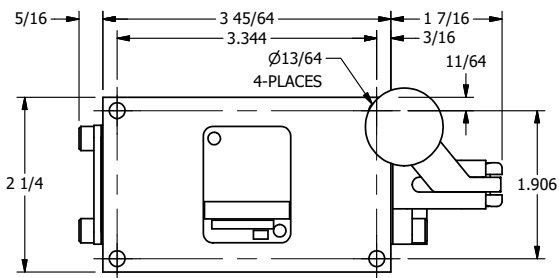

4

3

2

1

**AAA**  
PRODUCTS  
INTERNATIONAL

**AAA PRODUCTS  
INTERNATIONAL**  
7114 Harry Hines Blvd  
Dallas, TX 75235

TITLE: 1/4" SIDE PORT, LEVER, 2 POS,  
SPR RTRN, BNT LVR RT,  
HVY DTY, RED KNOB, LOCKOUT C

DRAWING NO.:  
DIM\_HO2BRHJLO

THE INFORMATION CONTAINED WITHIN THIS DOCUMENT IS PROPRIETARY TO AAA PRODUCTS AND MAY NOT BE DISCLOSED WITHOUT PRIOR WRITTEN CONSENT

4

3

2

1

B

B