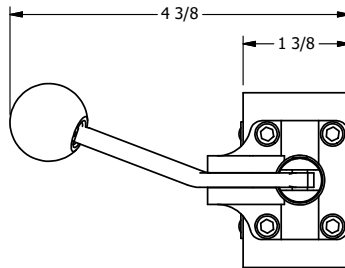

4

3

2

1

AAA
PRODUCTS
INTERNATIONAL

**AAA PRODUCTS
INTERNATIONAL**
7114 Harry Hines Blvd
Dallas, TX 75235

TITLE: 1/4" SIDE PORT, LEVER, 2 POS,
SPR RTRN, BNT LVR RT,
HVY DTY, RED KNOB

DRAWING NO.:
DIM_HO2BRHJ