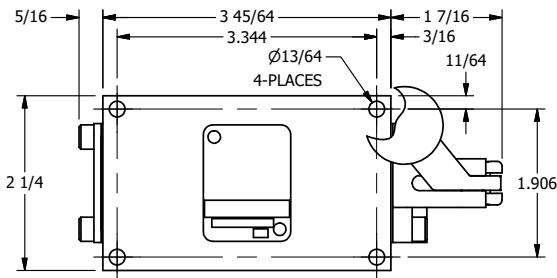

4

3

2

1

AAA
PRODUCTS
INTERNATIONAL

**AAA PRODUCTS
INTERNATIONAL**
7114 Harry Hines Blvd
Dallas, TX 75235

TITLE: 1/4" SIDE PORT, LEVER, 2 POS,
SPR RTRN, BNT LVR RT,
HVY DTY, RED KNOB

DRAWING NO.:
DIM_HO2BRHJ