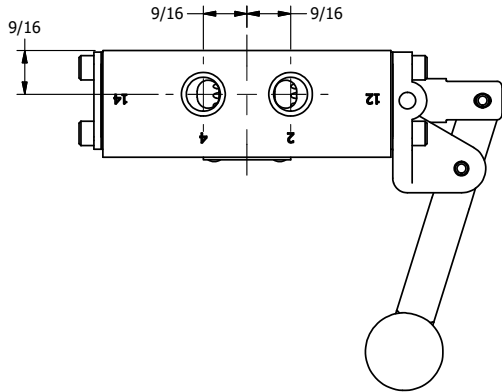

4

3

2

1

AAA
PRODUCTS
INTERNATIONAL

**AAA PRODUCTS
INTERNATIONAL**
7114 Harry Hines Blvd
Dallas, TX 75235

TITLE: 1/4" SIDE PORT, LEVER, 2 POS,
SPR RTRN, BNT LVR RT,
HVY DTY, RED KNOB

DRAWING NO.:
DIM_HO2BRHJ