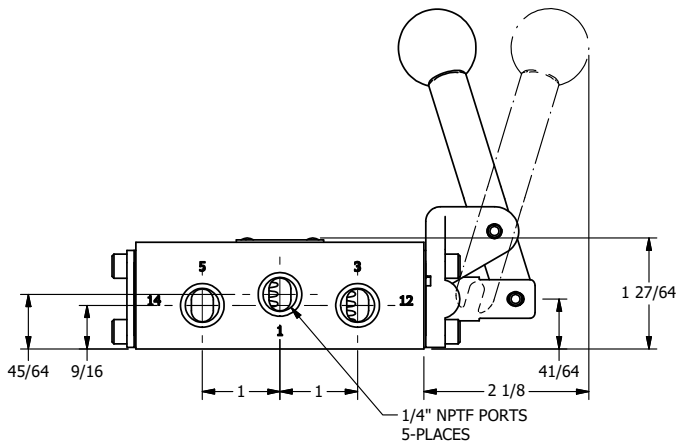

4

3

2

1

AAA
PRODUCTS
INTERNATIONAL

**AAA PRODUCTS
INTERNATIONAL**
7114 Harry Hines Blvd
Dallas, TX 75235

TITLE: 1/4" SIDE PORT, LEVER, 2 POS,
SPR RTRN, BNT LVR RT,
HVY DTY, RED KNOB

DRAWING NO.:
DIM_HO2BRHJ