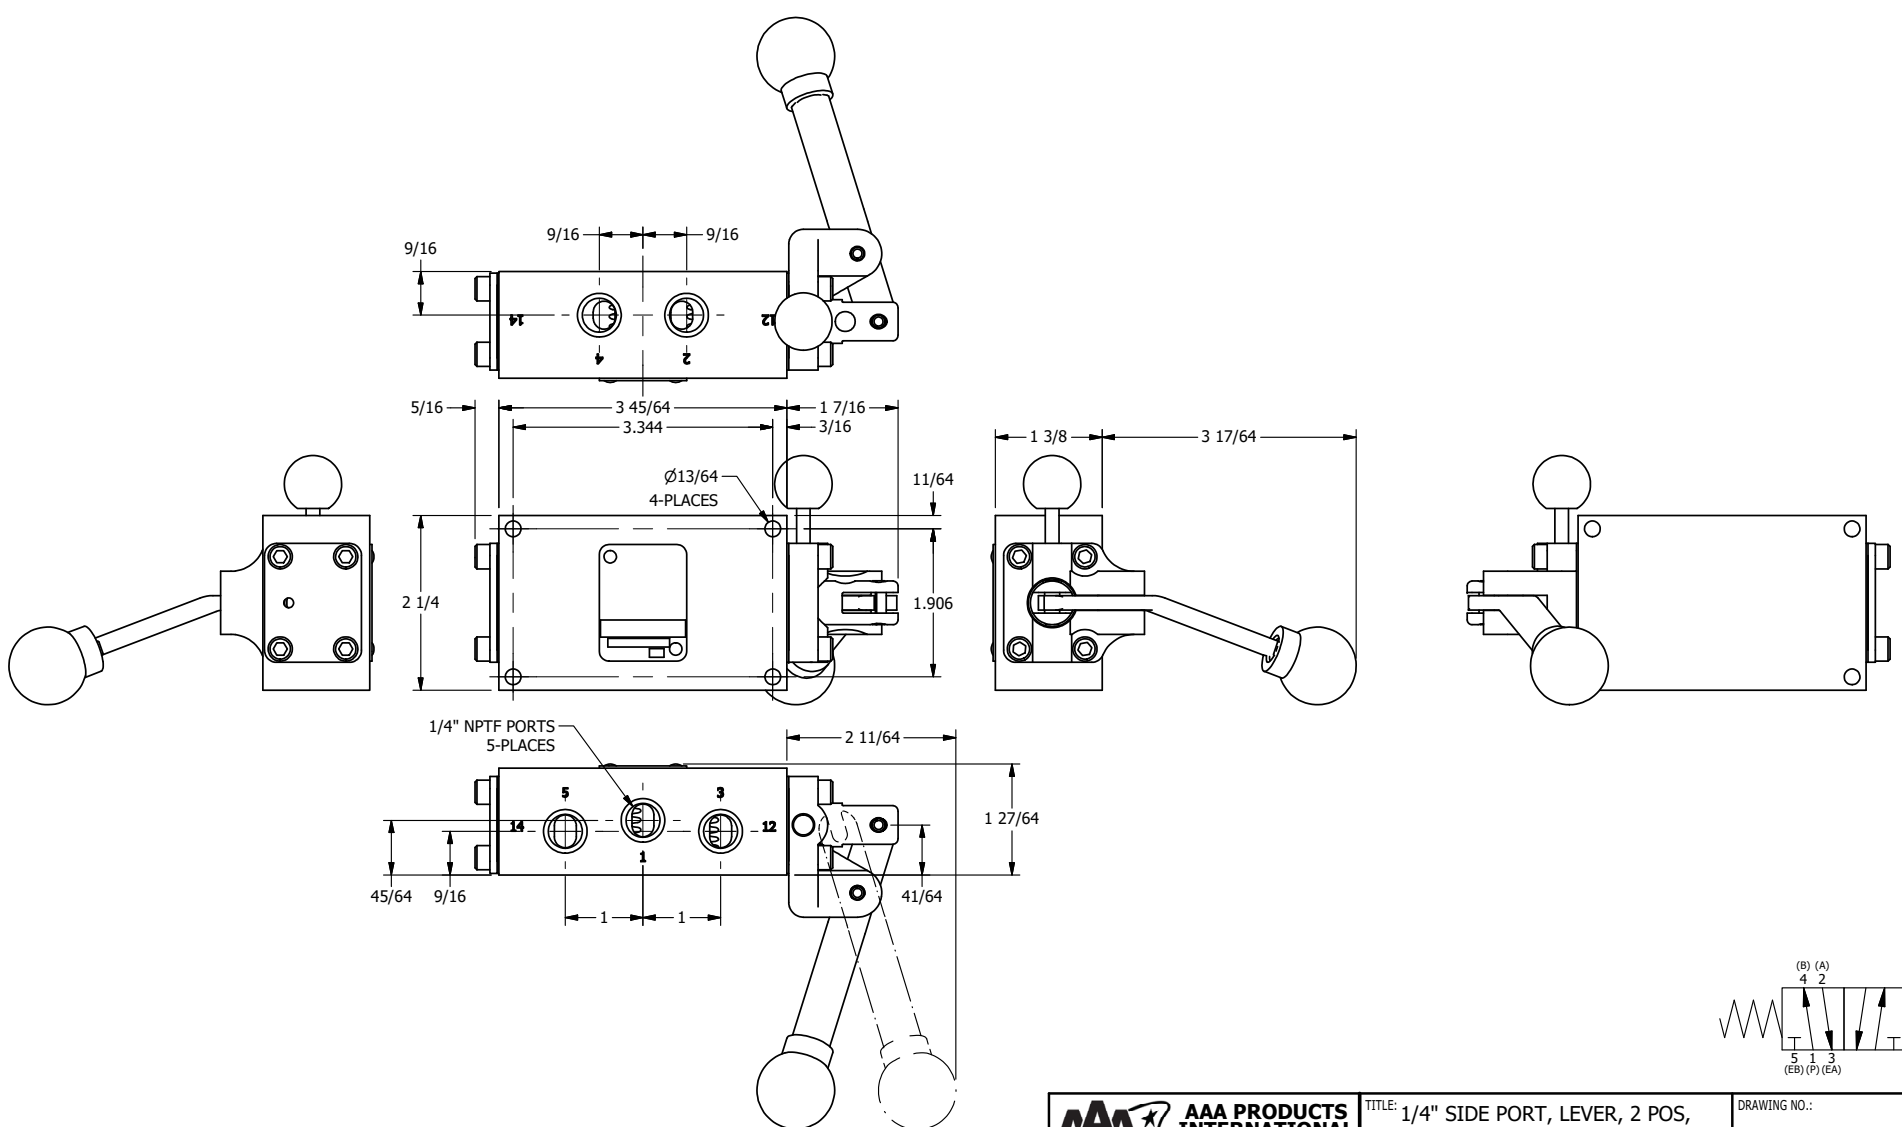

4

3

2

1

B

B

A

A

**AAA**  
PRODUCTS  
INTERNATIONAL

**AAA PRODUCTS INTERNATIONAL**  
7114 Harry Hines Blvd  
Dallas, TX 75235

TITLE:  $1/4"$  SIDE PORT, LEVER, 2 POS,  
SPR RTRN, BNT LVR RT,  
PIN LOCK A & C, 180D LVR

DRAWING NO.:  
DIM\_HO2BRET