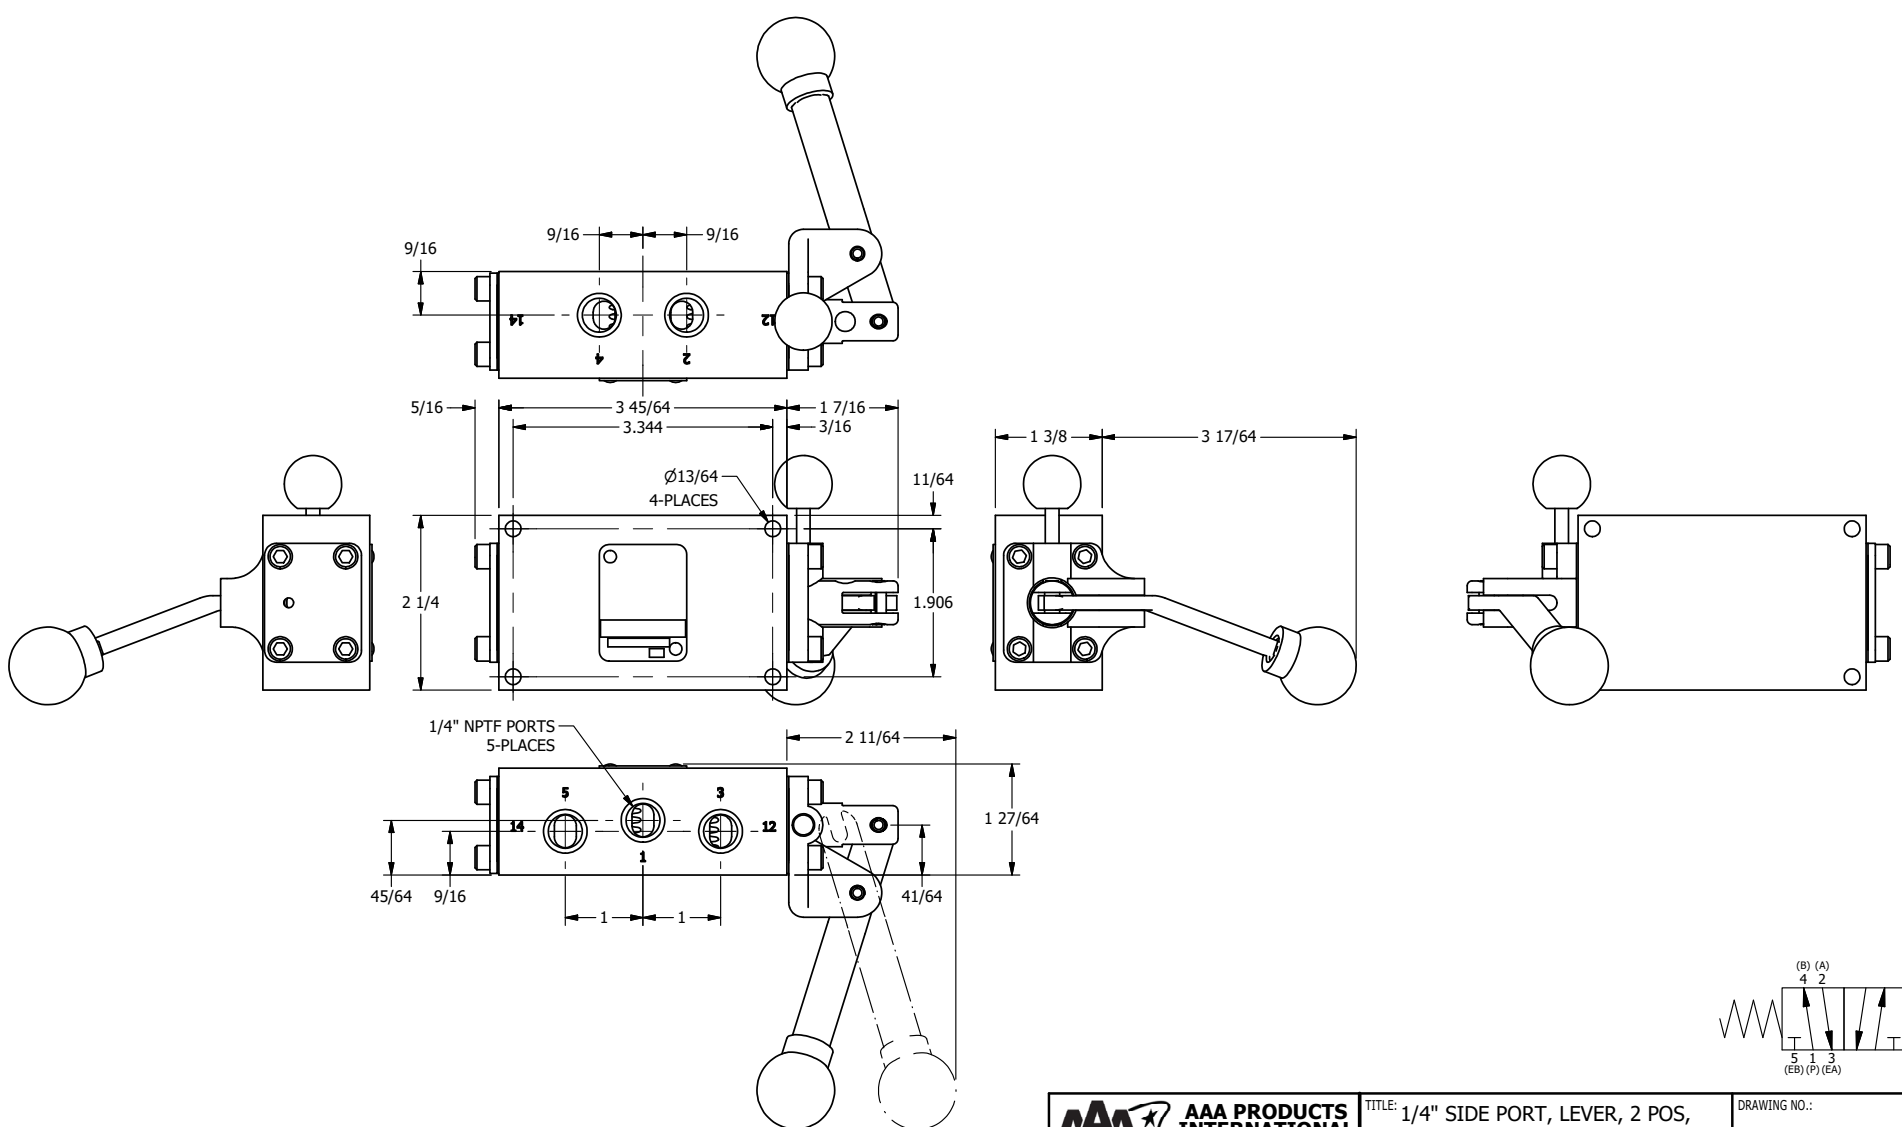

4

3

2

1

B

B

A

A

**AAA**  
PRODUCTS  
INTERNATIONAL

**AAA PRODUCTS INTERNATIONAL**  
7114 Harry Hines Blvd  
Dallas, TX 75235

TITLE: 1/4" SIDE PORT, LEVER, 2 POS,  
SPR RTRN, BNT LVR RT,  
PIN LOCK A & C, HVY DTY, 180D LVR