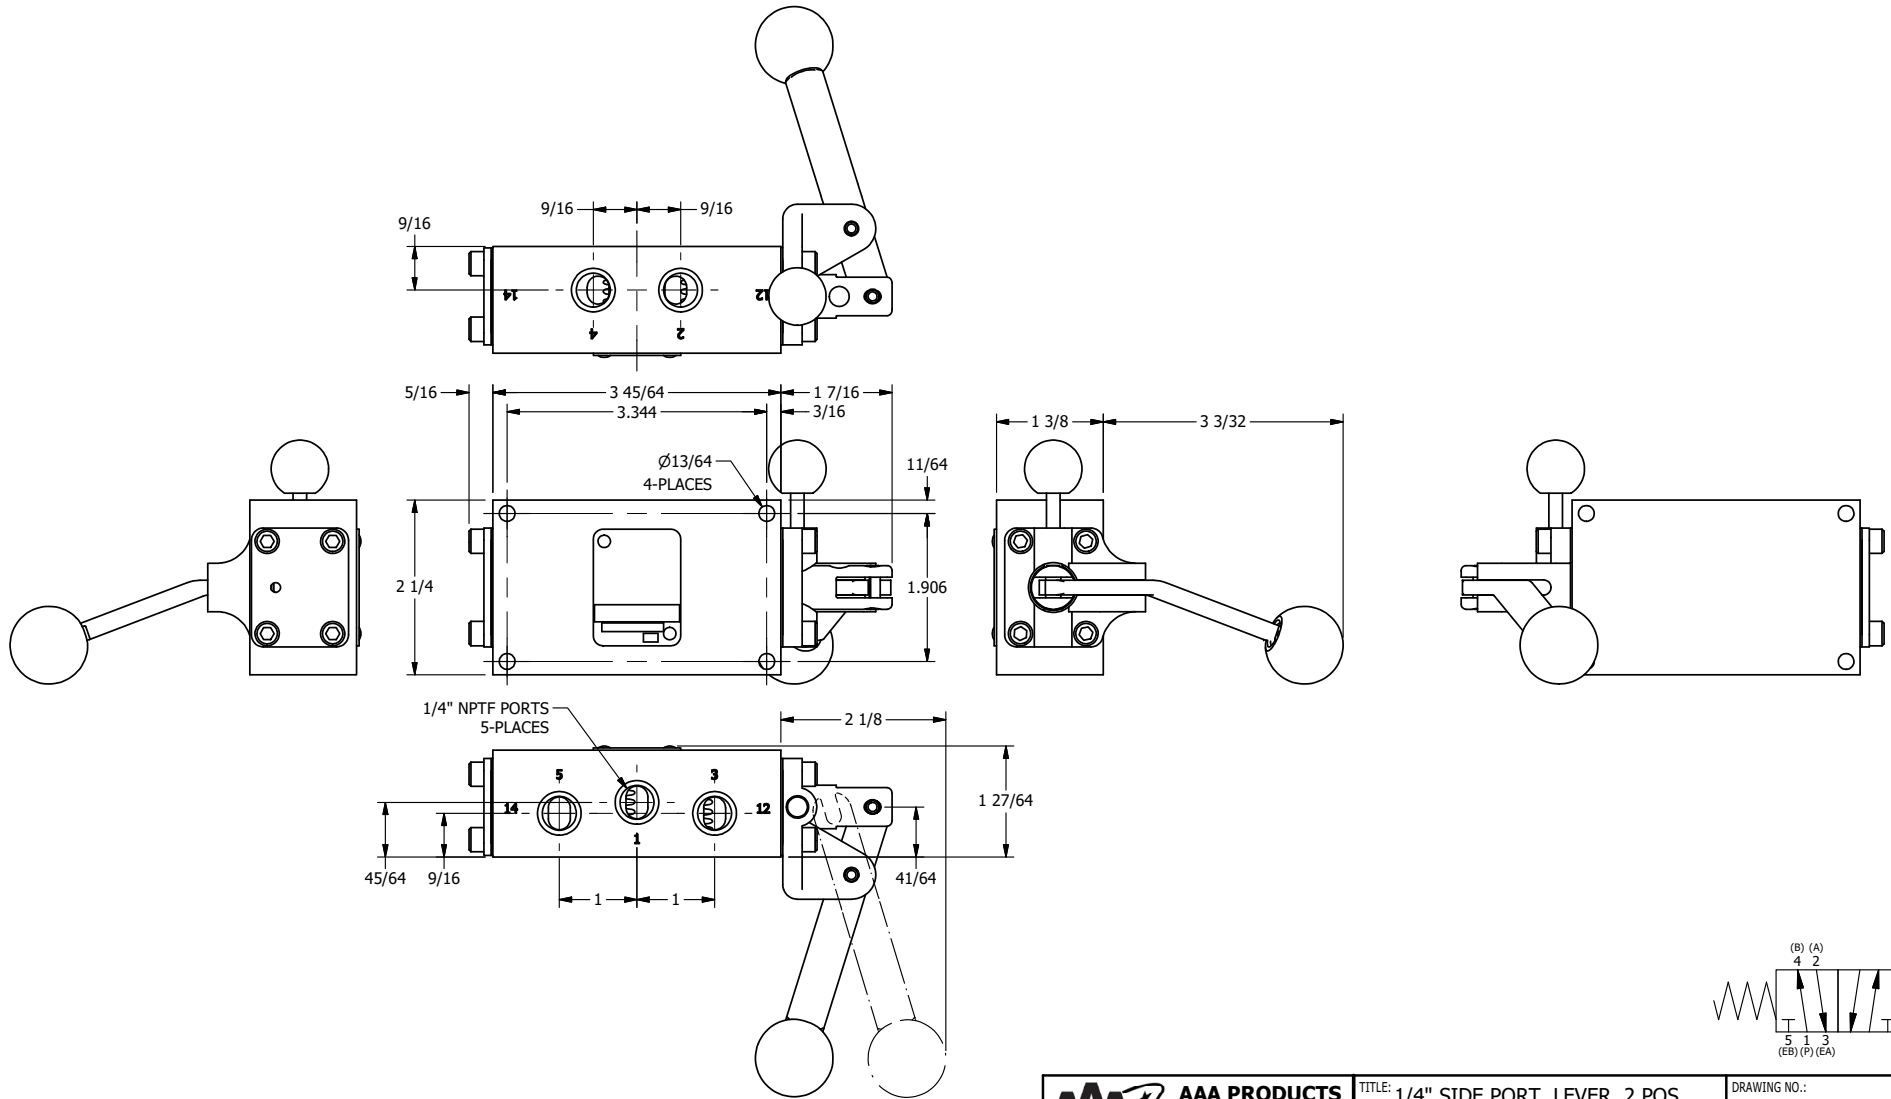

4

3

2

1

B

B

A

A

AAA PRODUCTS INTERNATIONAL
7114 Harry Hines Blvd
Dallas, TX 75235

TITLE: 1/4" SIDE PORT, LEVER, 2 POS,
SPR RTRN, BNT LVR RT, RED KNOB
PIN LOCK A & C, HVY DTY, 180D LVR

DRAWING NO.:
DIM_H02BREHJT

THE INFORMATION CONTAINED WITHIN THIS DOCUMENT IS PROPRIETARY TO AAA PRODUCTS AND MAY NOT BE DISCLOSED WITHOUT PRIOR WRITTEN CONSENT

4

3

2

1