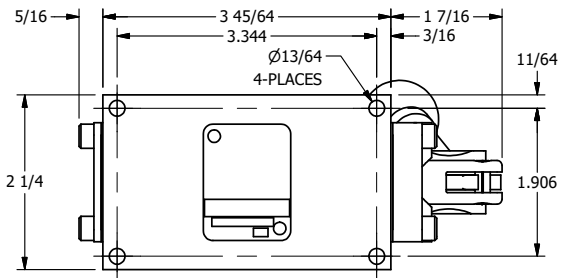

4

3

2

1

B

B

A

A

4

3

2

1

AAA
PRODUCTS
INTERNATIONAL

**AAA PRODUCTS
INTERNATIONAL**
7114 Harry Hines Blvd
Dallas, TX 75235

TITLE: 1/4" SIDE PORT, LEVER, 2 POS,
SPR RTRN, BNT LVR LFT,
180D LVR

DRAWING NO.:
DIM_HO2BLT

THE INFORMATION CONTAINED WITHIN THIS DOCUMENT IS PROPRIETARY TO AAA PRODUCTS AND MAY NOT BE DISCLOSED WITHOUT PRIOR WRITTEN CONSENT