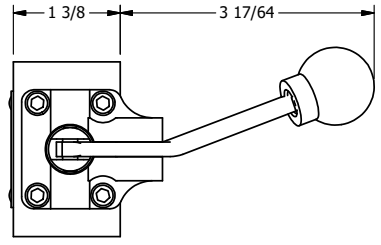

4

3

2

1

B

B

A

A

4

3

2

1

AAA
PRODUCTS
INTERNATIONAL

**AAA PRODUCTS
INTERNATIONAL**
7114 Harry Hines Blvd
Dallas, TX 75235

TITLE: 1/4" SIDE PORT, LEVER, 2 POS,
SPR RTRN, BNT LVR LFT,
180D LVR

DRAWING NO.:
DIM_HO2BLT

THE INFORMATION CONTAINED WITHIN THIS DOCUMENT IS PROPRIETARY TO AAA PRODUCTS AND MAY NOT BE DISCLOSED WITHOUT PRIOR WRITTEN CONSENT