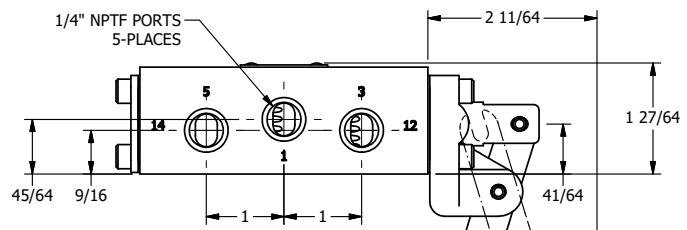

4

3

2

1

B

B

A

A

4

3

2

1

AAA
PRODUCTS
INTERNATIONAL

**AAA PRODUCTS
INTERNATIONAL**
7114 Harry Hines Blvd
Dallas, TX 75235

TITLE: 1/4" SIDE PORT, LEVER, 2 POS,
SPR RTRN, BNT LVR LFT,
180D LVR

DRAWING NO.:
DIM_HO2BLT

THE INFORMATION CONTAINED WITHIN THIS DOCUMENT IS PROPRIETARY TO AAA PRODUCTS AND MAY NOT BE DISCLOSED WITHOUT PRIOR WRITTEN CONSENT