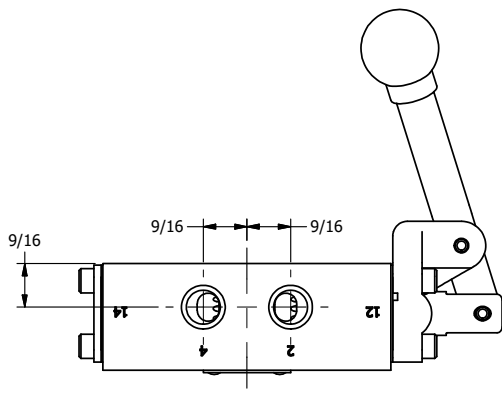

4

3

2

1

B

B

A

A

4

3

2

1

AAA
PRODUCTS
INTERNATIONAL

**AAA PRODUCTS
INTERNATIONAL**
7114 Harry Hines Blvd
Dallas, TX 75235

TITLE: 1/4" SIDE PORT, LEVER, 2 POS,
SPR RTRN, BNT LVR LFT,
180D LVR

DRAWING NO.:
DIM_HO2BLT

THE INFORMATION CONTAINED WITHIN THIS DOCUMENT IS PROPRIETARY TO AAA PRODUCTS AND MAY NOT BE DISCLOSED WITHOUT PRIOR WRITTEN CONSENT