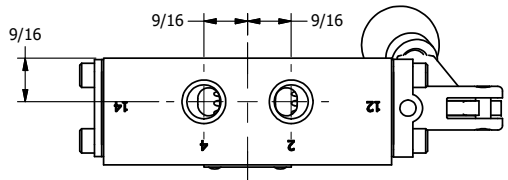

4

3

2

1

**AAA**  
PRODUCTS  
INTERNATIONAL

**AAA PRODUCTS INTERNATIONAL**  
7114 Harry Hines Blvd  
Dallas, TX 75235

TITLE: 1/4" SIDE PORT, LEVER, 2 POS,  
SPR RTRN, BNT LVR LFT,  
270D LVR

DRAWING NO.:  
DIM\_HO2BLRT