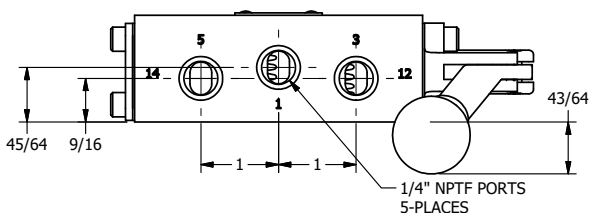

4

3

2

1

**AAA**  
PRODUCTS  
INTERNATIONAL

**AAA PRODUCTS INTERNATIONAL**  
7114 Harry Hines Blvd  
Dallas, TX 75235

TITLE: 1/4" SIDE PORT, LEVER, 2 POS,  
SPR RTRN, BNT LVR LFT,  
270D LVR

DRAWING NO.:  
DIM\_HO2BLRT