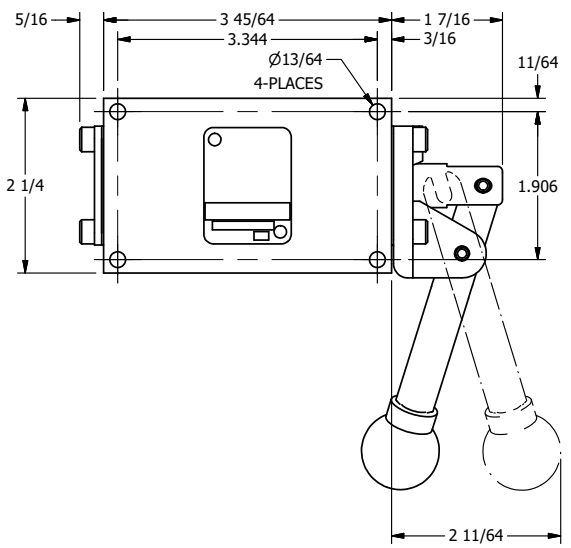

4

3

2

1

**AAA**  
PRODUCTS  
INTERNATIONAL

**AAA PRODUCTS INTERNATIONAL**  
7114 Harry Hines Blvd  
Dallas, TX 75235

TITLE: 1/4" SIDE PORT, LEVER, 2 POS,  
SPR RTRN, BNT LVR LFT,  
270D LVR

DRAWING NO.:  
DIM\_HO2BLRT