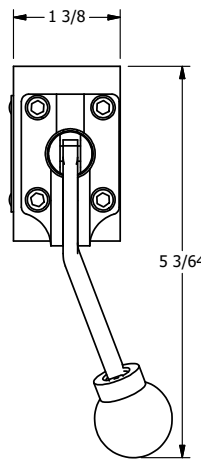

4

3

2

1

**AAA**  
PRODUCTS  
INTERNATIONAL

**AAA PRODUCTS INTERNATIONAL**  
7114 Harry Hines Blvd  
Dallas, TX 75235

TITLE: 1/4" SIDE PORT, LEVER, 2 POS,  
SPR RTRN, BNT LVR LFT,  
270D LVR

DRAWING NO.:  
DIM\_HO2BLRT