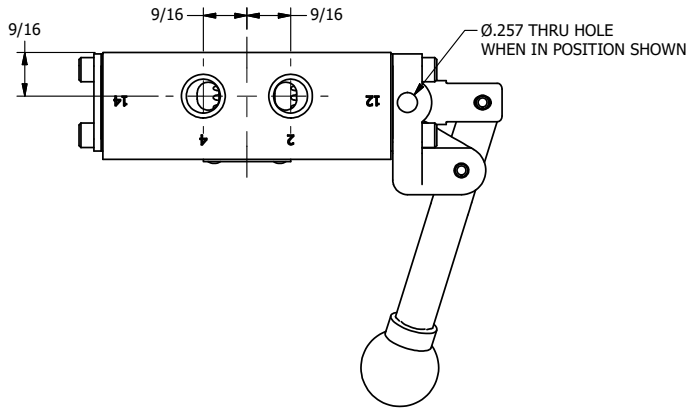

4

3

2

1

AAA
PRODUCTS
INTERNATIONAL

**AAA PRODUCTS
INTERNATIONAL**
7114 Harry Hines Blvd
Dallas, TX 75235

TITLE: 1/4" SIDE PORT, LEVER, 2 POS,
SPR RTRN, BNT LVR LFT,
LOCKOUT C

DRAWING NO.:
DIM_HO2BLLO