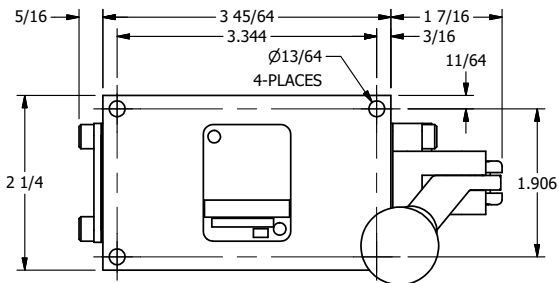

4

3

2

1

AAA
PRODUCTS
INTERNATIONAL

**AAA PRODUCTS
INTERNATIONAL**
7114 Harry Hines Blvd
Dallas, TX 75235

TITLE: 1/4" SIDE PORT, LEVER, 2 POS,
SPR RTRN, BNT LVR LFT,
LOCKOUT C

DRAWING NO.:
DIM_HO2BLLO