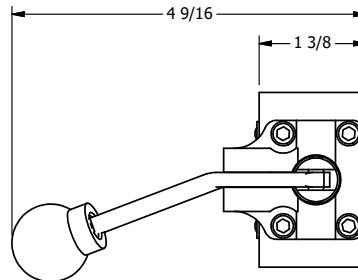

4

3

2

1

AAA
PRODUCTS
INTERNATIONAL

**AAA PRODUCTS
INTERNATIONAL**
7114 Harry Hines Blvd
Dallas, TX 75235

TITLE: 1/4" SIDE PORT, LEVER, 2 POS,
SPR RTRN, BNT LVR LFT,
LOCKOUT C

DRAWING NO.:
DIM_HO2BLLO