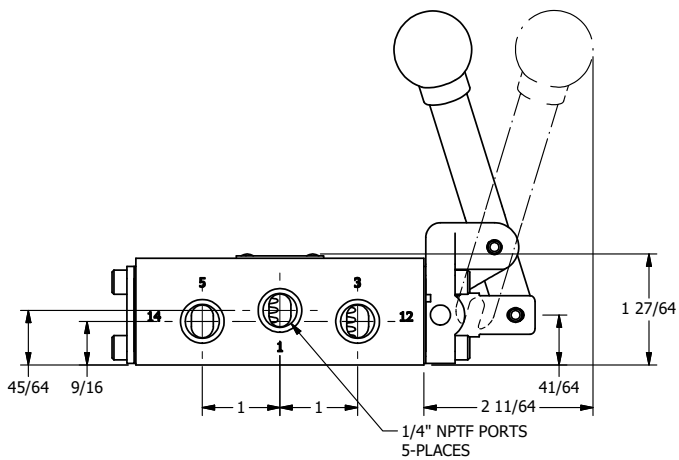

4

3

2

1

AAA
PRODUCTS
INTERNATIONAL

**AAA PRODUCTS
INTERNATIONAL**
7114 Harry Hines Blvd
Dallas, TX 75235

TITLE: 1/4" SIDE PORT, LEVER, 2 POS,
SPR RTRN, BNT LVR LFT,
LOCKOUT C

DRAWING NO.:
DIM_HO2BLLO