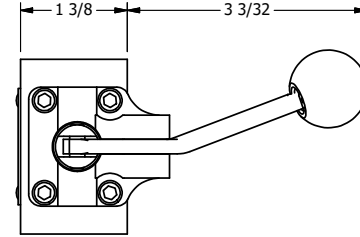

4

3

2

1

B

B

A

A

4

3

2

1

AAA
PRODUCTS
INTERNATIONAL

**AAA PRODUCTS
INTERNATIONAL**
7114 Harry Hines Blvd
Dallas, TX 75235

TITLE: 1/4" SIDE PORT, LEVER, 2 POS,
SPR RTRN, BNT LVR LFT,
RED KNOB, 180D LVR

DRAWING NO.:
DIM_HO2BLJT

THE INFORMATION CONTAINED WITHIN THIS DOCUMENT IS PROPRIETARY TO AAA PRODUCTS AND MAY NOT BE DISCLOSED WITHOUT PRIOR WRITTEN CONSENT