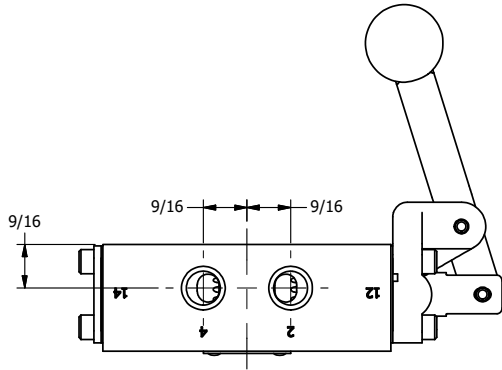

4

3

2

1

B

B

A

A

4

3

2

1

AAA
PRODUCTS
INTERNATIONAL

**AAA PRODUCTS
INTERNATIONAL**
7114 Harry Hines Blvd
Dallas, TX 75235

TITLE: 1/4" SIDE PORT, LEVER, 2 POS,
SPR RTRN, BNT LVR LFT,
RED KNOB, 180D LVR

DRAWING NO.:
DIM_HO2BLJT

THE INFORMATION CONTAINED WITHIN THIS DOCUMENT IS PROPRIETARY TO AAA PRODUCTS AND MAY NOT BE DISCLOSED WITHOUT PRIOR WRITTEN CONSENT