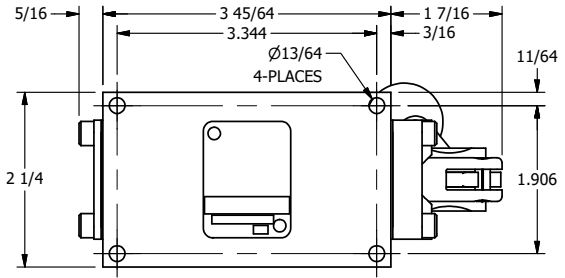

4

3

2

1

B

B

A

A

4

3

2

1

AAA
PRODUCTS
INTERNATIONAL

**AAA PRODUCTS
INTERNATIONAL**
7114 Harry Hines Blvd
Dallas, TX 75235

TITLE: 1/4" SIDE PORT, LEVER, 2 POS,
SPR RTRN, BNT LVR LFT,
RED KNOB, 180D LVR

DRAWING NO.:
DIM_HO2BLJT

THE INFORMATION CONTAINED WITHIN THIS DOCUMENT IS PROPRIETARY TO AAA PRODUCTS AND MAY NOT BE DISCLOSED WITHOUT PRIOR WRITTEN CONSENT