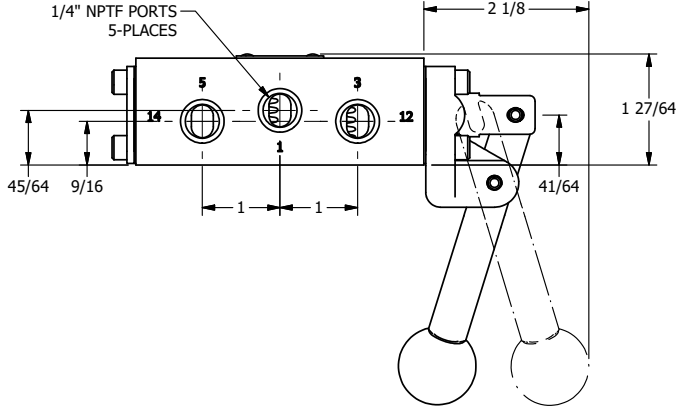

4

3

2

1

B

B

A

A

4

3

2

1

AAA
PRODUCTS
INTERNATIONAL

**AAA PRODUCTS
INTERNATIONAL**
7114 Harry Hines Blvd
Dallas, TX 75235

TITLE: 1/4" SIDE PORT, LEVER, 2 POS,
SPR RTRN, BNT LVR LFT,
RED KNOB, 180D LVR

DRAWING NO.:
DIM_HO2BLJT

THE INFORMATION CONTAINED WITHIN THIS DOCUMENT IS PROPRIETARY TO AAA PRODUCTS AND MAY NOT BE DISCLOSED WITHOUT PRIOR WRITTEN CONSENT