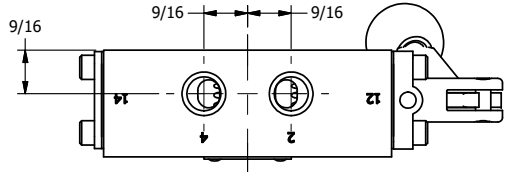

4

3

2

1

4

3

2

1

AAA
PRODUCTS
INTERNATIONAL

AAA PRODUCTS INTERNATIONAL
7114 Harry Hines Blvd
Dallas, TX 75235

TITLE: 1/4" SIDE PORT, LEVER, 2 POS,
SPR RTRN, BNT LVR LFT,
RED KNOB, 270D LVR

DRAWING NO.:
DIM_HO2BLJRT

THE INFORMATION CONTAINED WITHIN THIS DOCUMENT IS PROPRIETARY TO AAA PRODUCTS AND MAY NOT BE DISCLOSED WITHOUT PRIOR WRITTEN CONSENT