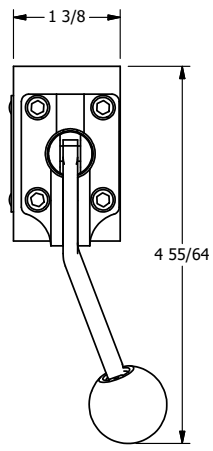

4

3

2

1

4

3

2

1

**AAA**  
PRODUCTS  
INTERNATIONAL

**AAA PRODUCTS INTERNATIONAL**  
7114 Harry Hines Blvd  
Dallas, TX 75235

TITLE: 1/4" SIDE PORT, LEVER, 2 POS,  
SPR RTRN, BNT LVR LFT,  
RED KNOB, 270D LVR

DRAWING NO.:  
DIM\_HO2BLJRT