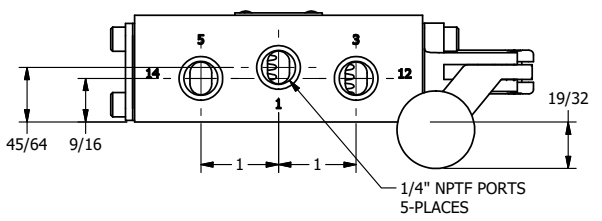

4

3

2

1

4

3

2

1

AAA
PRODUCTS
INTERNATIONAL

AAA PRODUCTS INTERNATIONAL
7114 Harry Hines Blvd
Dallas, TX 75235

TITLE: 1/4" SIDE PORT, LEVER, 2 POS,
SPR RTRN, BNT LVR LFT,
RED KNOB, 270D LVR

DRAWING NO.:
DIM_HO2BLJRT

THE INFORMATION CONTAINED WITHIN THIS DOCUMENT IS PROPRIETARY TO AAA PRODUCTS AND MAY NOT BE DISCLOSED WITHOUT PRIOR WRITTEN CONSENT