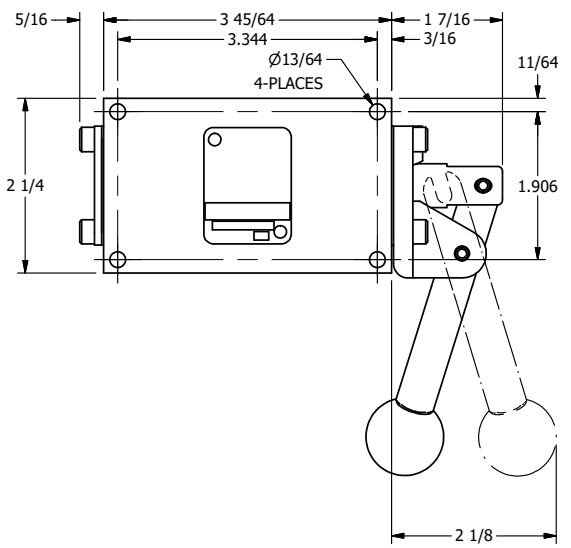

4

3

2

1

4

3

2

1

**AAA**  
PRODUCTS  
INTERNATIONAL

**AAA PRODUCTS INTERNATIONAL**  
7114 Harry Hines Blvd  
Dallas, TX 75235

TITLE: 1/4" SIDE PORT, LEVER, 2 POS,  
SPR RTRN, BNT LVR LFT,  
RED KNOB, 270D LVR

DRAWING NO.:  
DIM\_HO2BLJRT