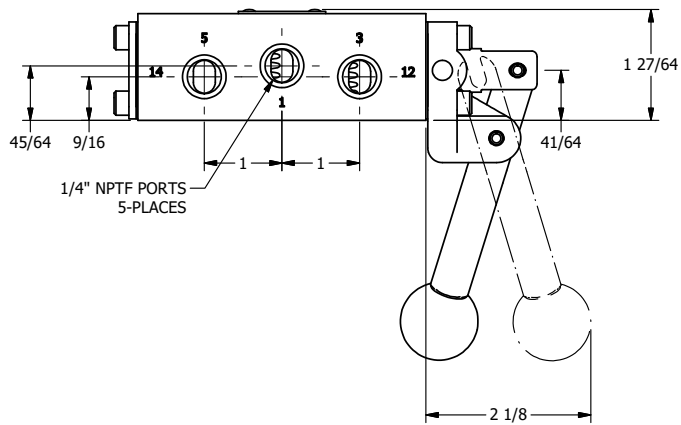

4

3

2

1

B

B

AAA
PRODUCTS
INTERNATIONAL

**AAA PRODUCTS
INTERNATIONAL**
7114 Harry Hines Blvd
Dallas, TX 75235

TITLE: 1/4" SIDE PORT, LEVER, 2 POS,
SPR RTRN, BNT LVR LFT,
RED KNOB, LOCKOUT C, 180D LVR

DRAWING NO.:
DIM_HO2BLJLOT

4

3

2

1

A

A

THE INFORMATION CONTAINED WITHIN THIS DOCUMENT IS PROPRIETARY TO AAA PRODUCTS AND MAY NOT BE DISCLOSED WITHOUT PRIOR WRITTEN CONSENT