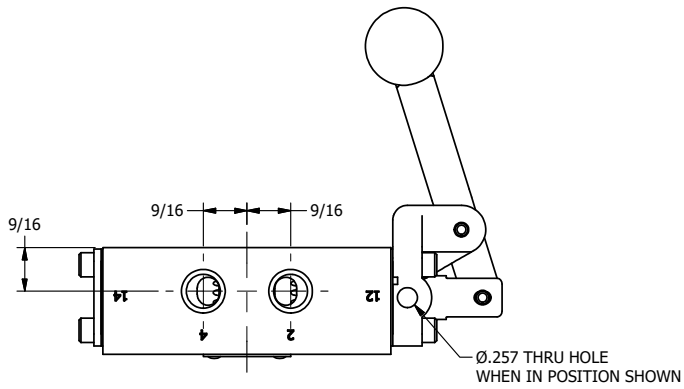

4

3

2

1

B

B

AAA
PRODUCTS
INTERNATIONAL

**AAA PRODUCTS
INTERNATIONAL**
7114 Harry Hines Blvd
Dallas, TX 75235

TITLE: 1/4" SIDE PORT, LEVER, 2 POS,
SPR RTRN, BNT LVR LFT,
RED KNOB, LOCKOUT C, 180D LVR

DRAWING NO.:
DIM_HO2BLJLOT

4

3

2

1

A

A

THE INFORMATION CONTAINED WITHIN THIS DOCUMENT IS PROPRIETARY TO AAA PRODUCTS AND MAY NOT BE DISCLOSED WITHOUT PRIOR WRITTEN CONSENT